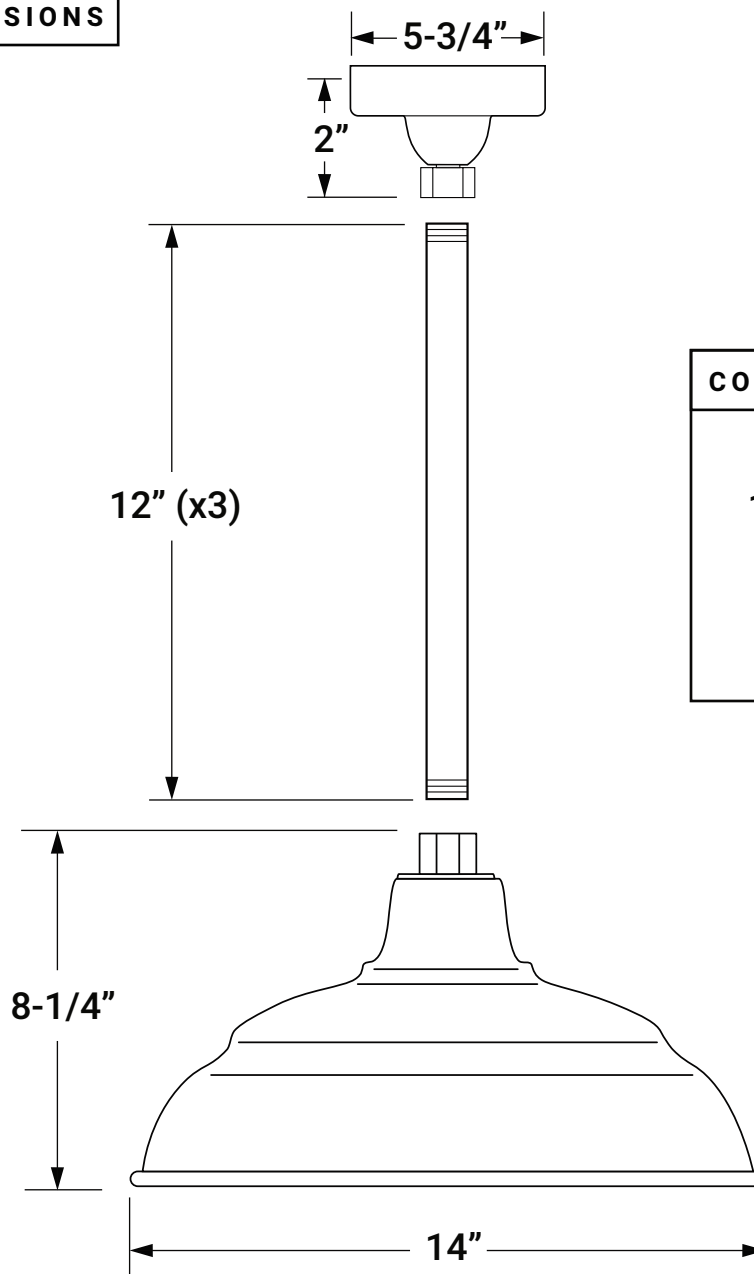

## Rushmore Warehouse Pendant with 14" Shade and Three 12" Stems

### PRODUCT SPECIFICATIONS

**Shade Height:** 8.25"  
**Shade Width:** 14"  
**Stem Length:** 12"  
**Stems Included:** 3  
**Stem Couplers Included:** 2  
**Overall Stem Length:** 36"  
**Canopy Diameter:** 5.75"  
**Canopy Height:** 2"  
**Number of Bulbs:** 1

### PRODUCT DIMENSIONS

### COUPLER DIMENSIONS