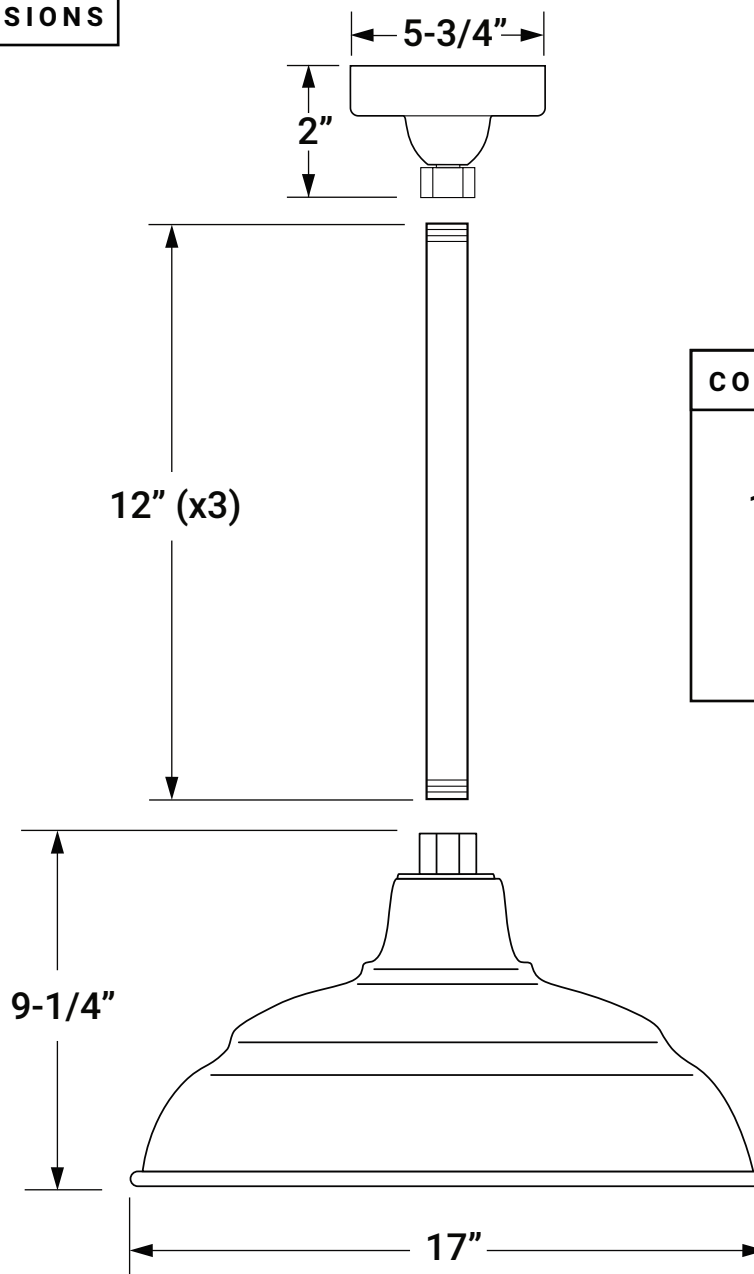

## Rushmore Warehouse Pendant with 17" Shade and Three 12" Stems

### PRODUCT SPECIFICATIONS

**Shade Height:** 9.25"  
**Shade Width:** 17"  
**Stem Length:** 12"  
**Stems Included:** 3  
**Stem Couplers Included:** 2  
**Overall Stem Length:** 36"  
**Canopy Diameter:** 5.75"  
**Canopy Height:** 2"  
**Number of Bulbs:** 1

### PRODUCT DIMENSIONS

### COUPLER DIMENSIONS