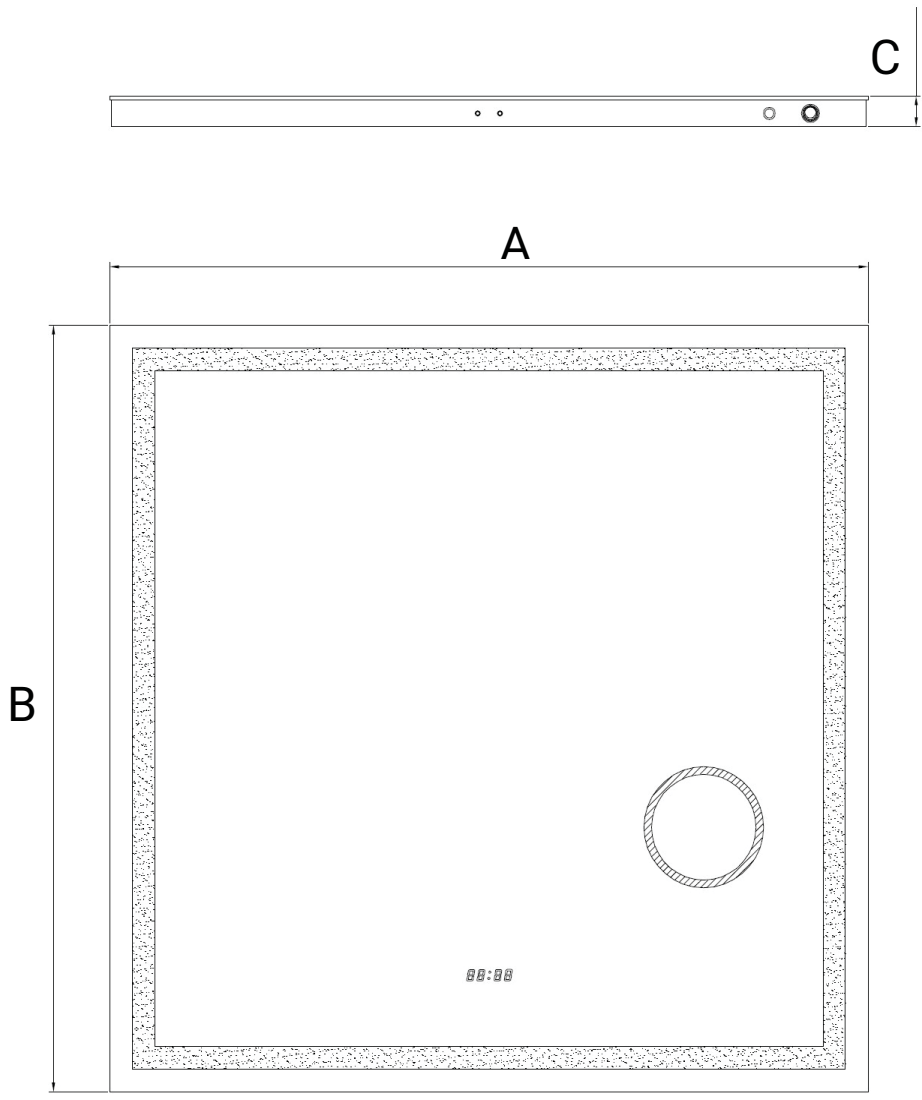

Model #	A	B	C	Brightness (Lumens)	Power Consumption (Watts)
MM3636SQLED	40	40	1 5/8	2490	41

Miseno
Chico, CA 95928

www.miseno.com
(855) 480-2915

infoservice@miseno.com