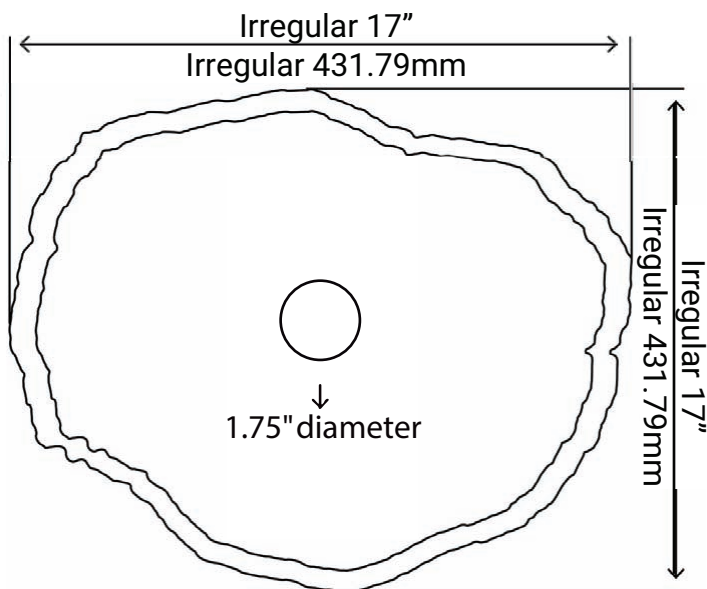

# MISENO

MNOTC-NV

Terra Cobblestone Vessel Sink

Requested By:

---

Specific Features:

---