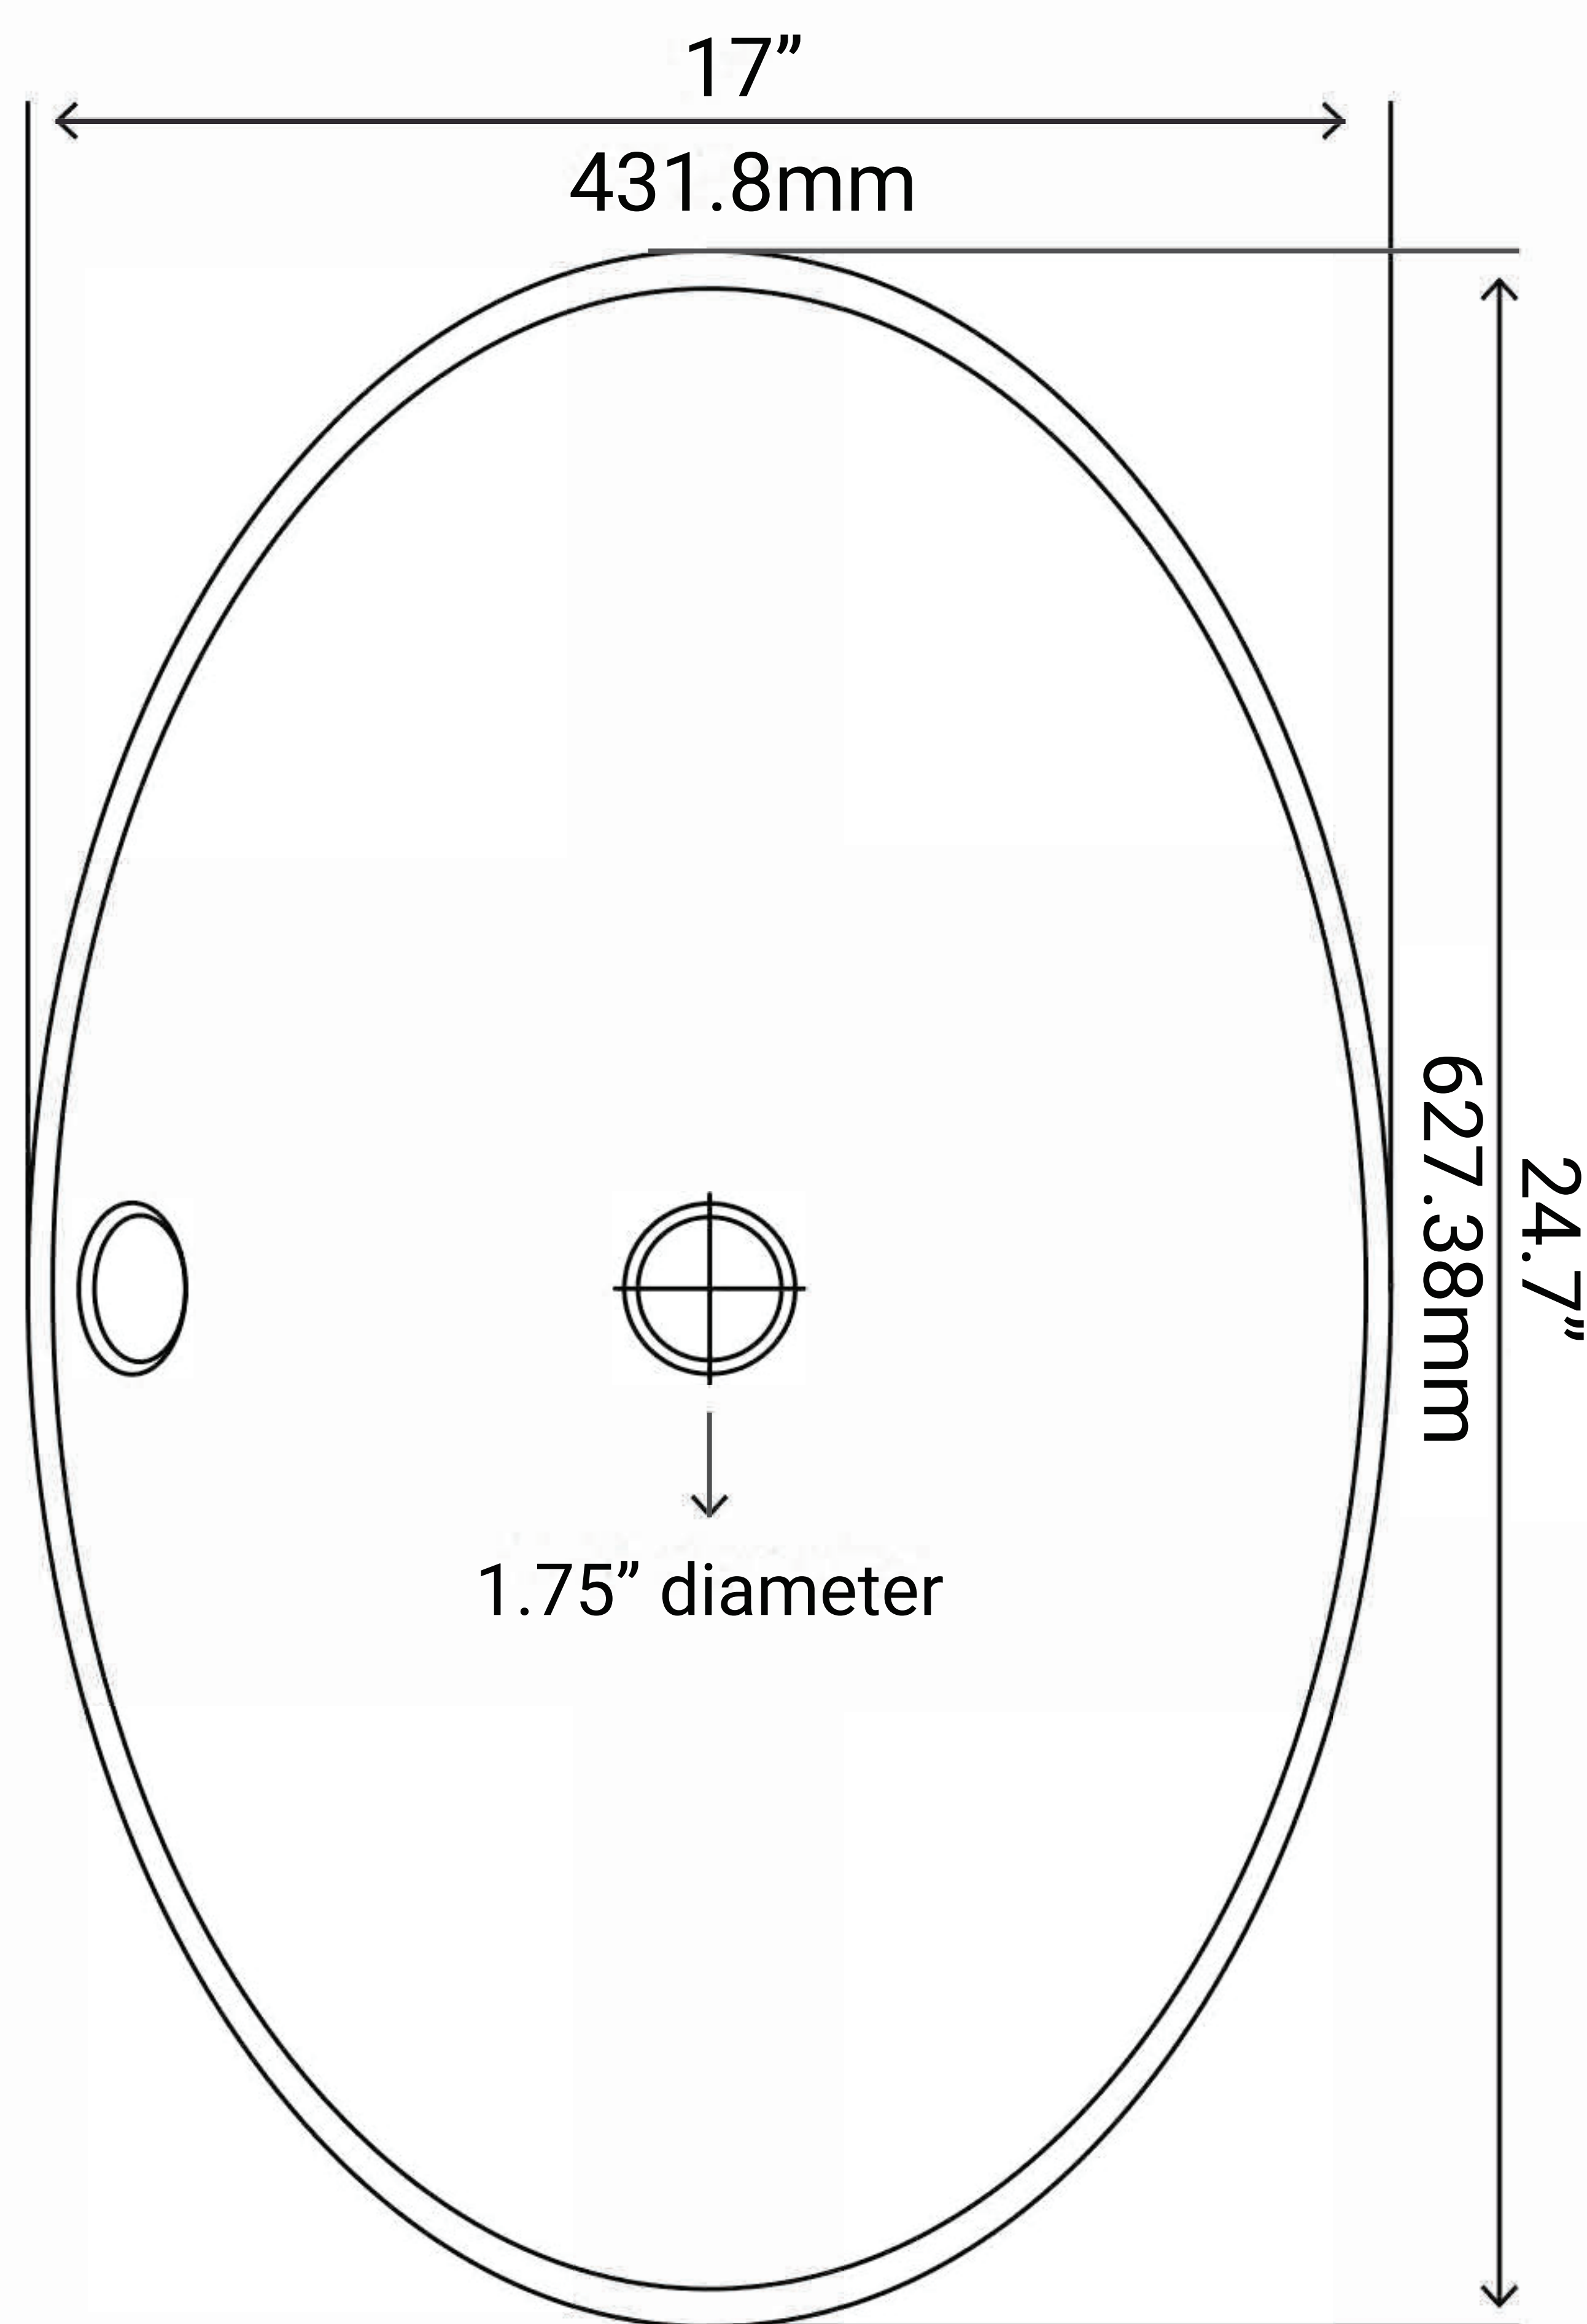

MISENO

MNO07NV

Porcelain Vessel Sink with Overflow

Requested By:

Specific Features:

STANDARD SPECIFICATIONS:

- Oval white glossy porcelain vessel sink
- Easy to clean scratch resistant surface
- Non-porous material
- Designated for above-counter installation
- Standard US plumbing overflow connections
- Inner dimensions 16x23.75x4-inches tall
- Has overflow
- No mounting ring necessary