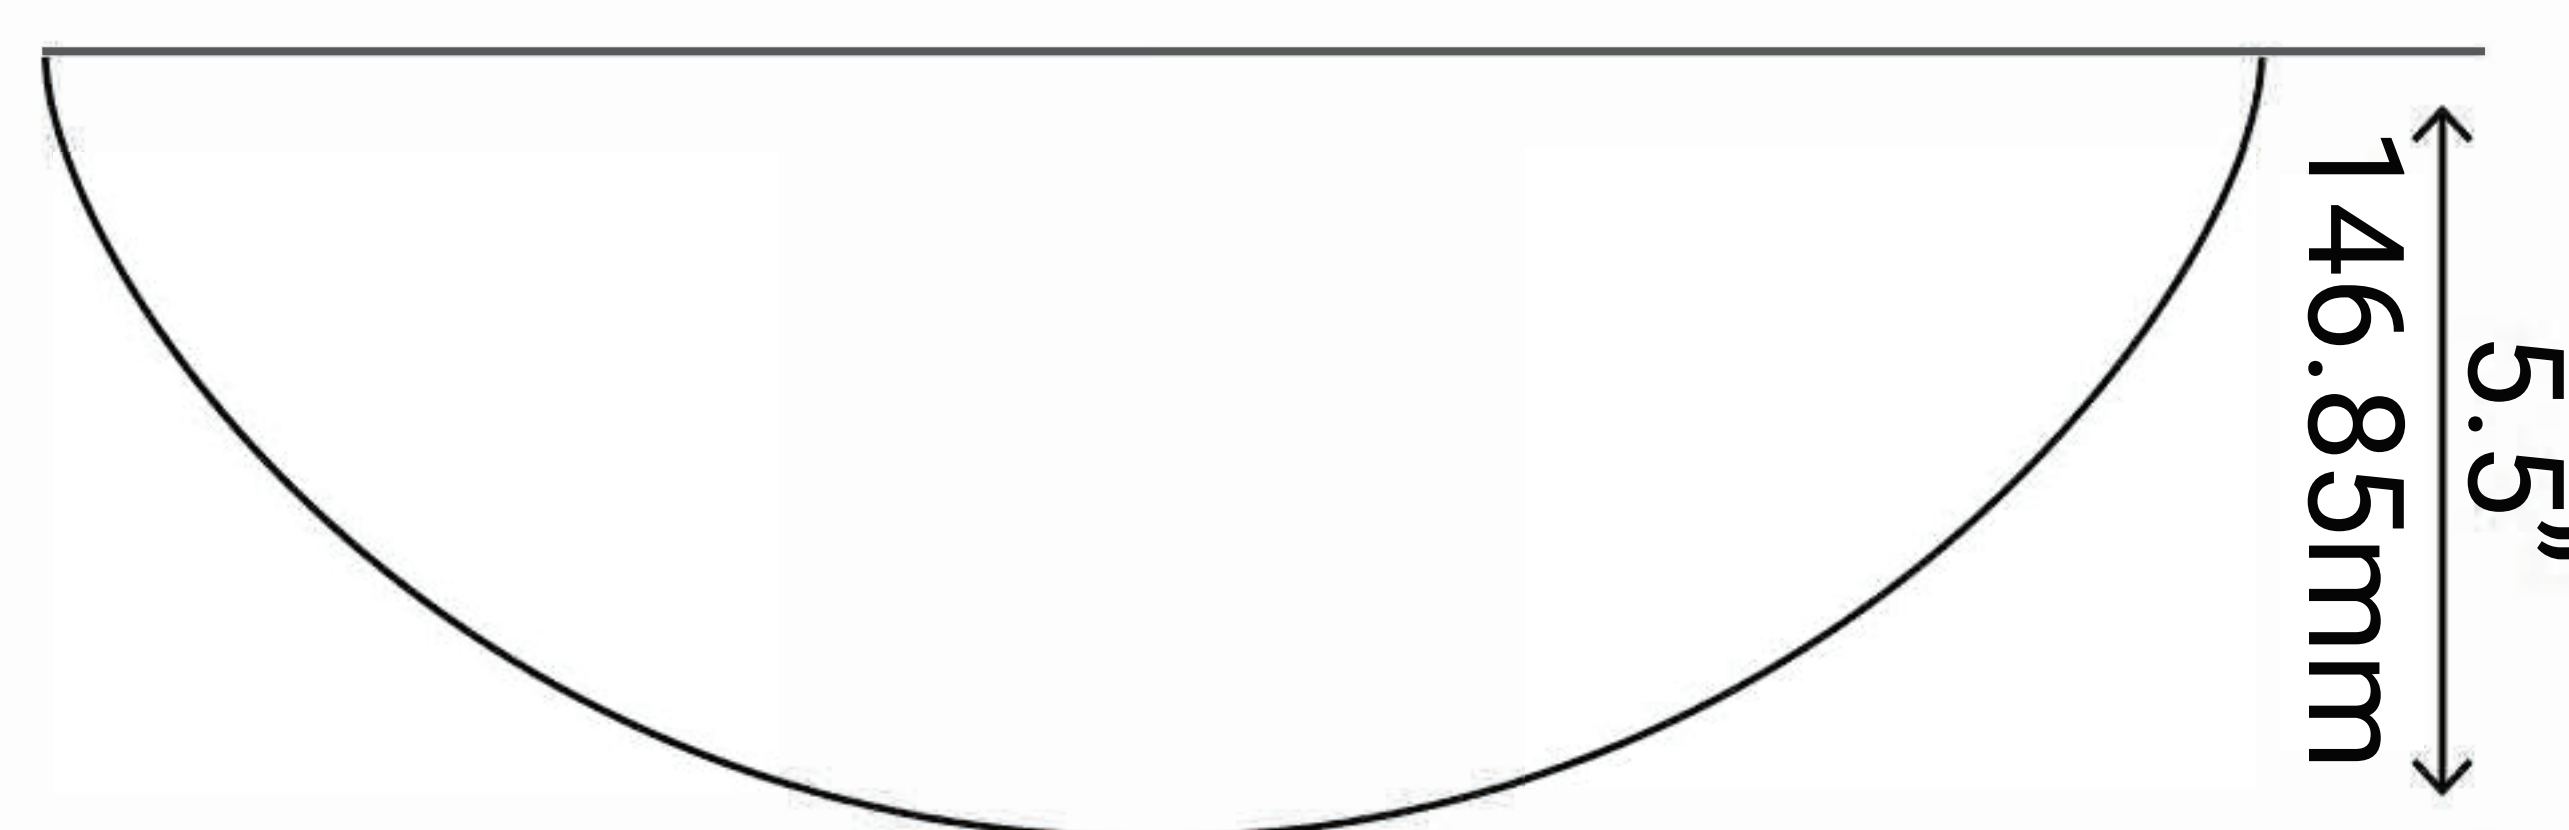

MISENO

MNO07NV

Porcelain Vessel Sink with Overflow

Requested By:

Specific Features:

STANDARD SPECIFICATIONS:

- Oval white glossy porcelain vessel sink
- Easy to clean scratch resistant surface
- Non-porous material
- Designated for above-counter installation
- Standard US plumbing overflow connections
- Inner dimensions 16x23.75x4-inches tall
- Has overflow
- No mounting ring necessary