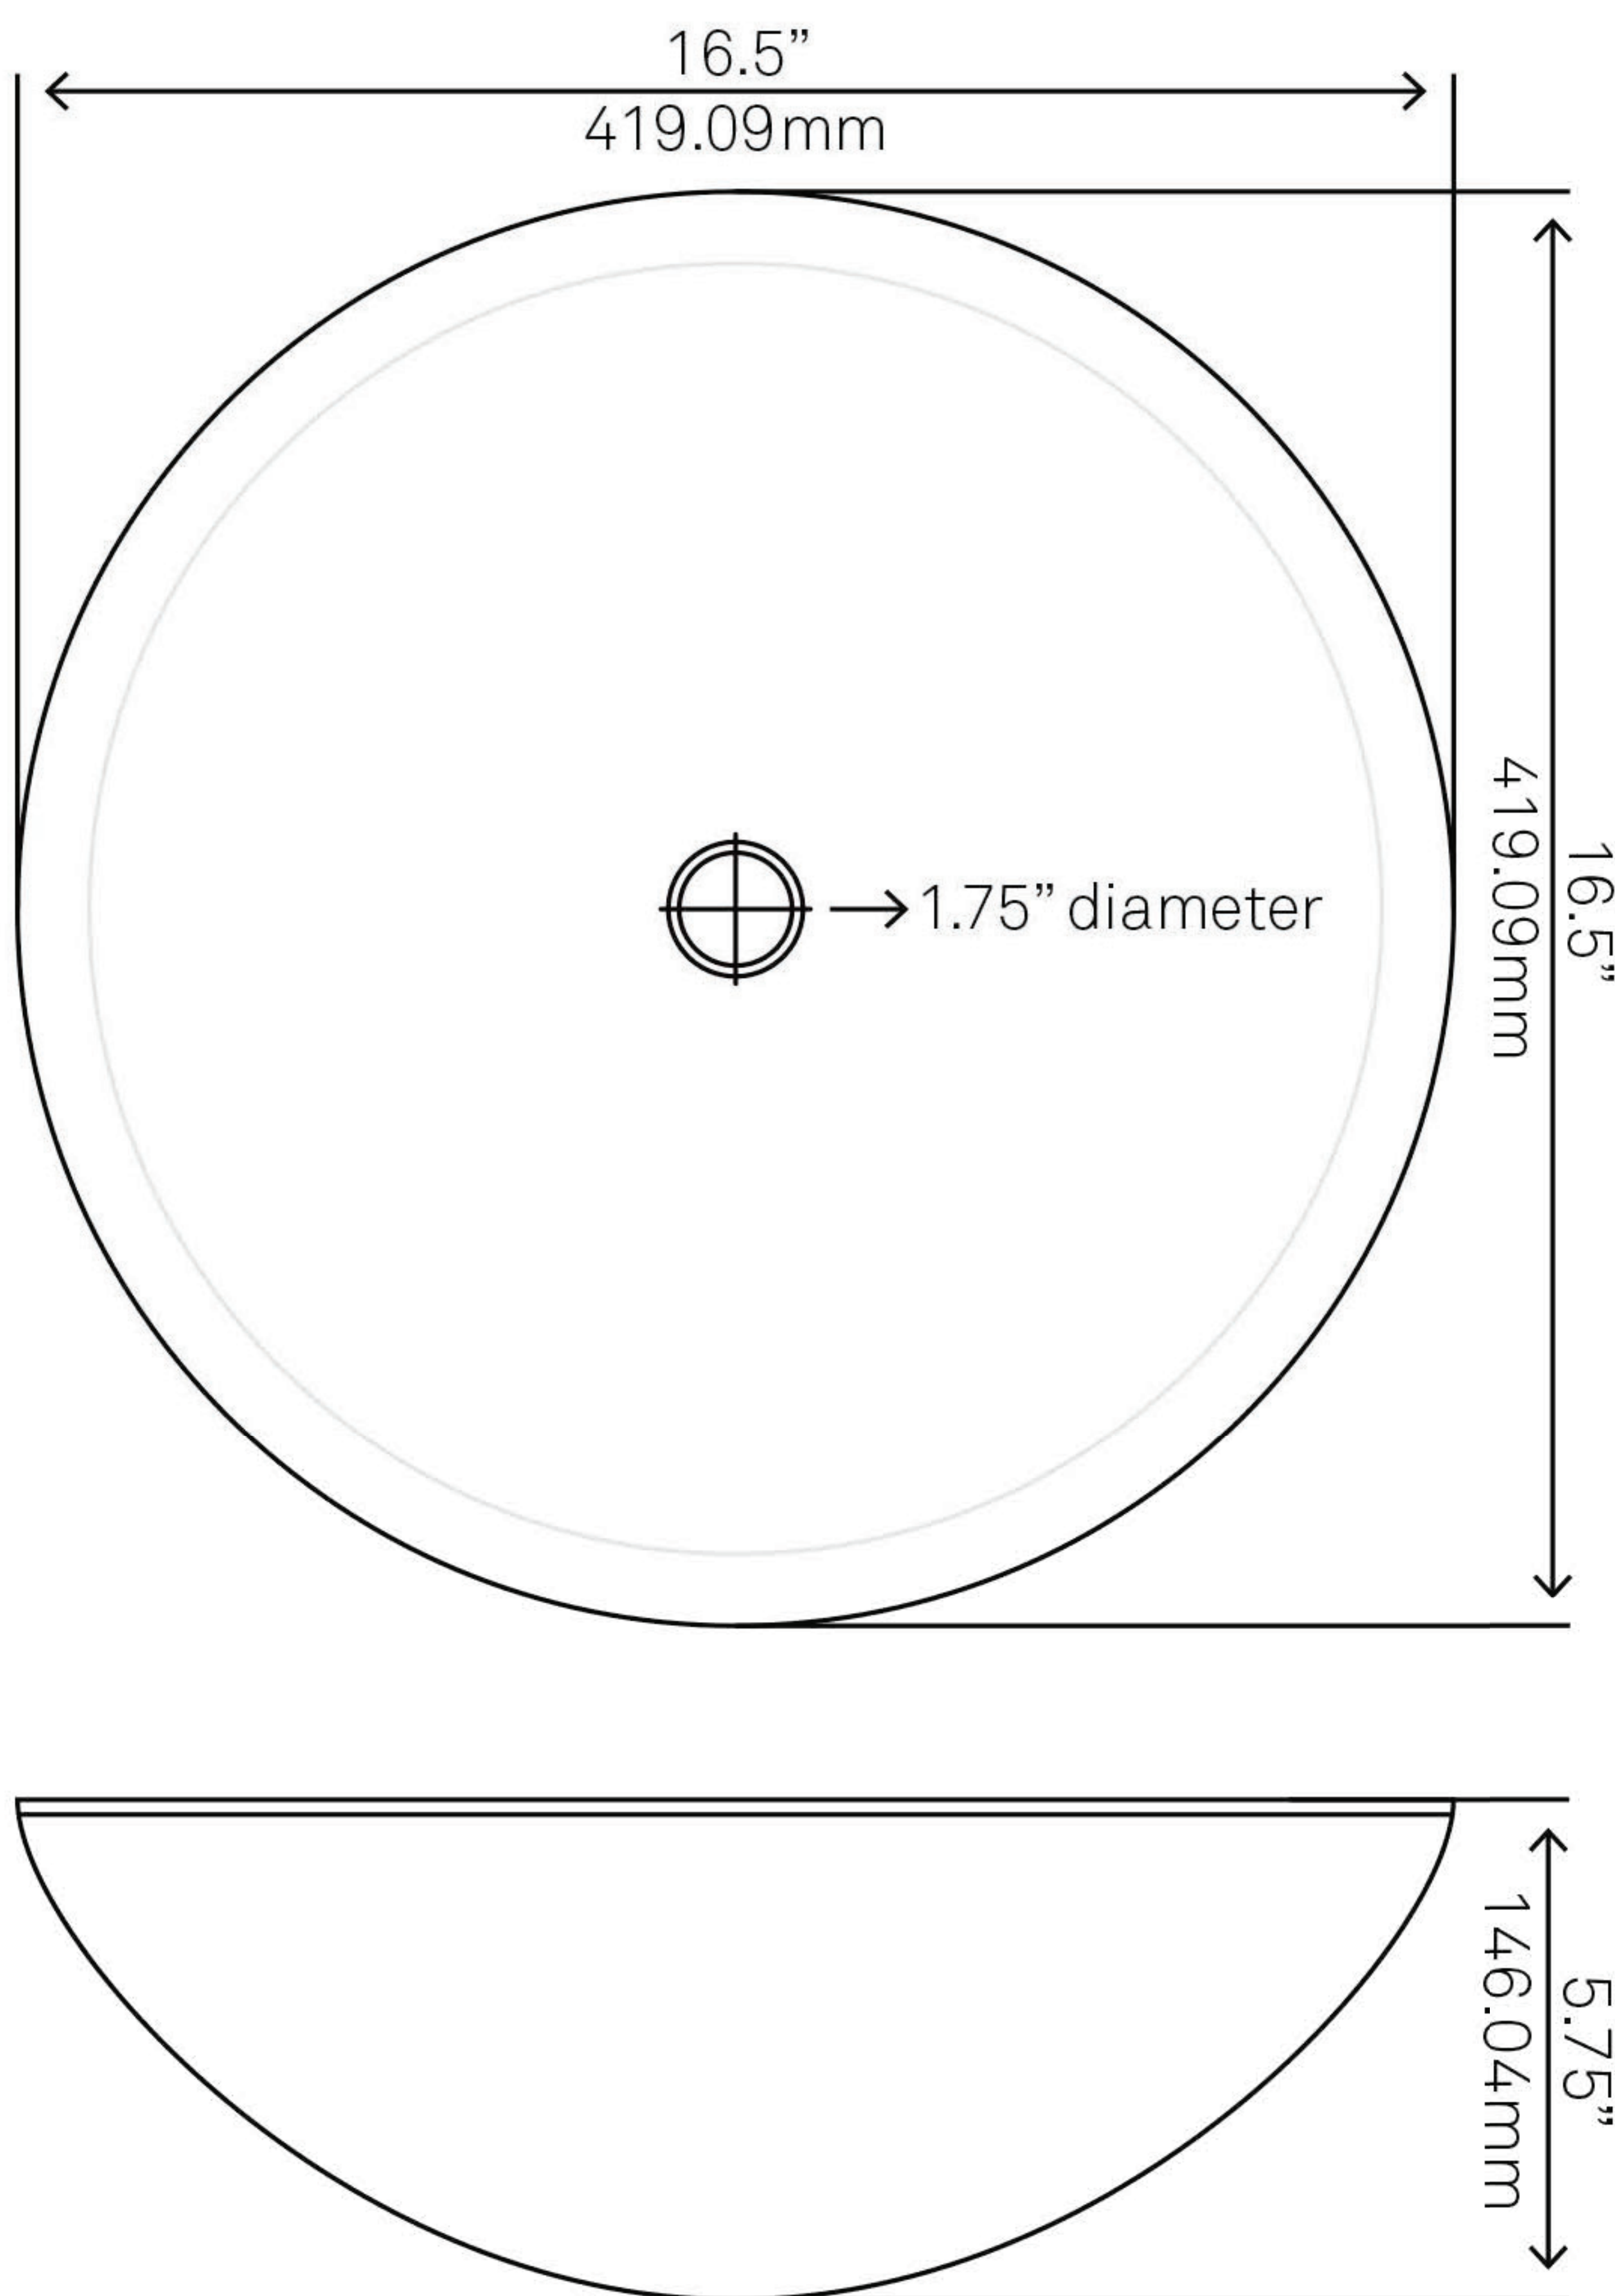

MISENO

MN0032NV

Glass Vessel Bathroom Sink

Requested By:

Specific Features:

STANDARD SPECIFICATIONS:

- Round vessel sink
- Fluorescent silver foil-panted bottom
- Made with high-tempered glass
- Scratch resistant and non-porous
- Designed for above-counter installation
- Standard US plumbing connections
- 1.75-inch drain opening