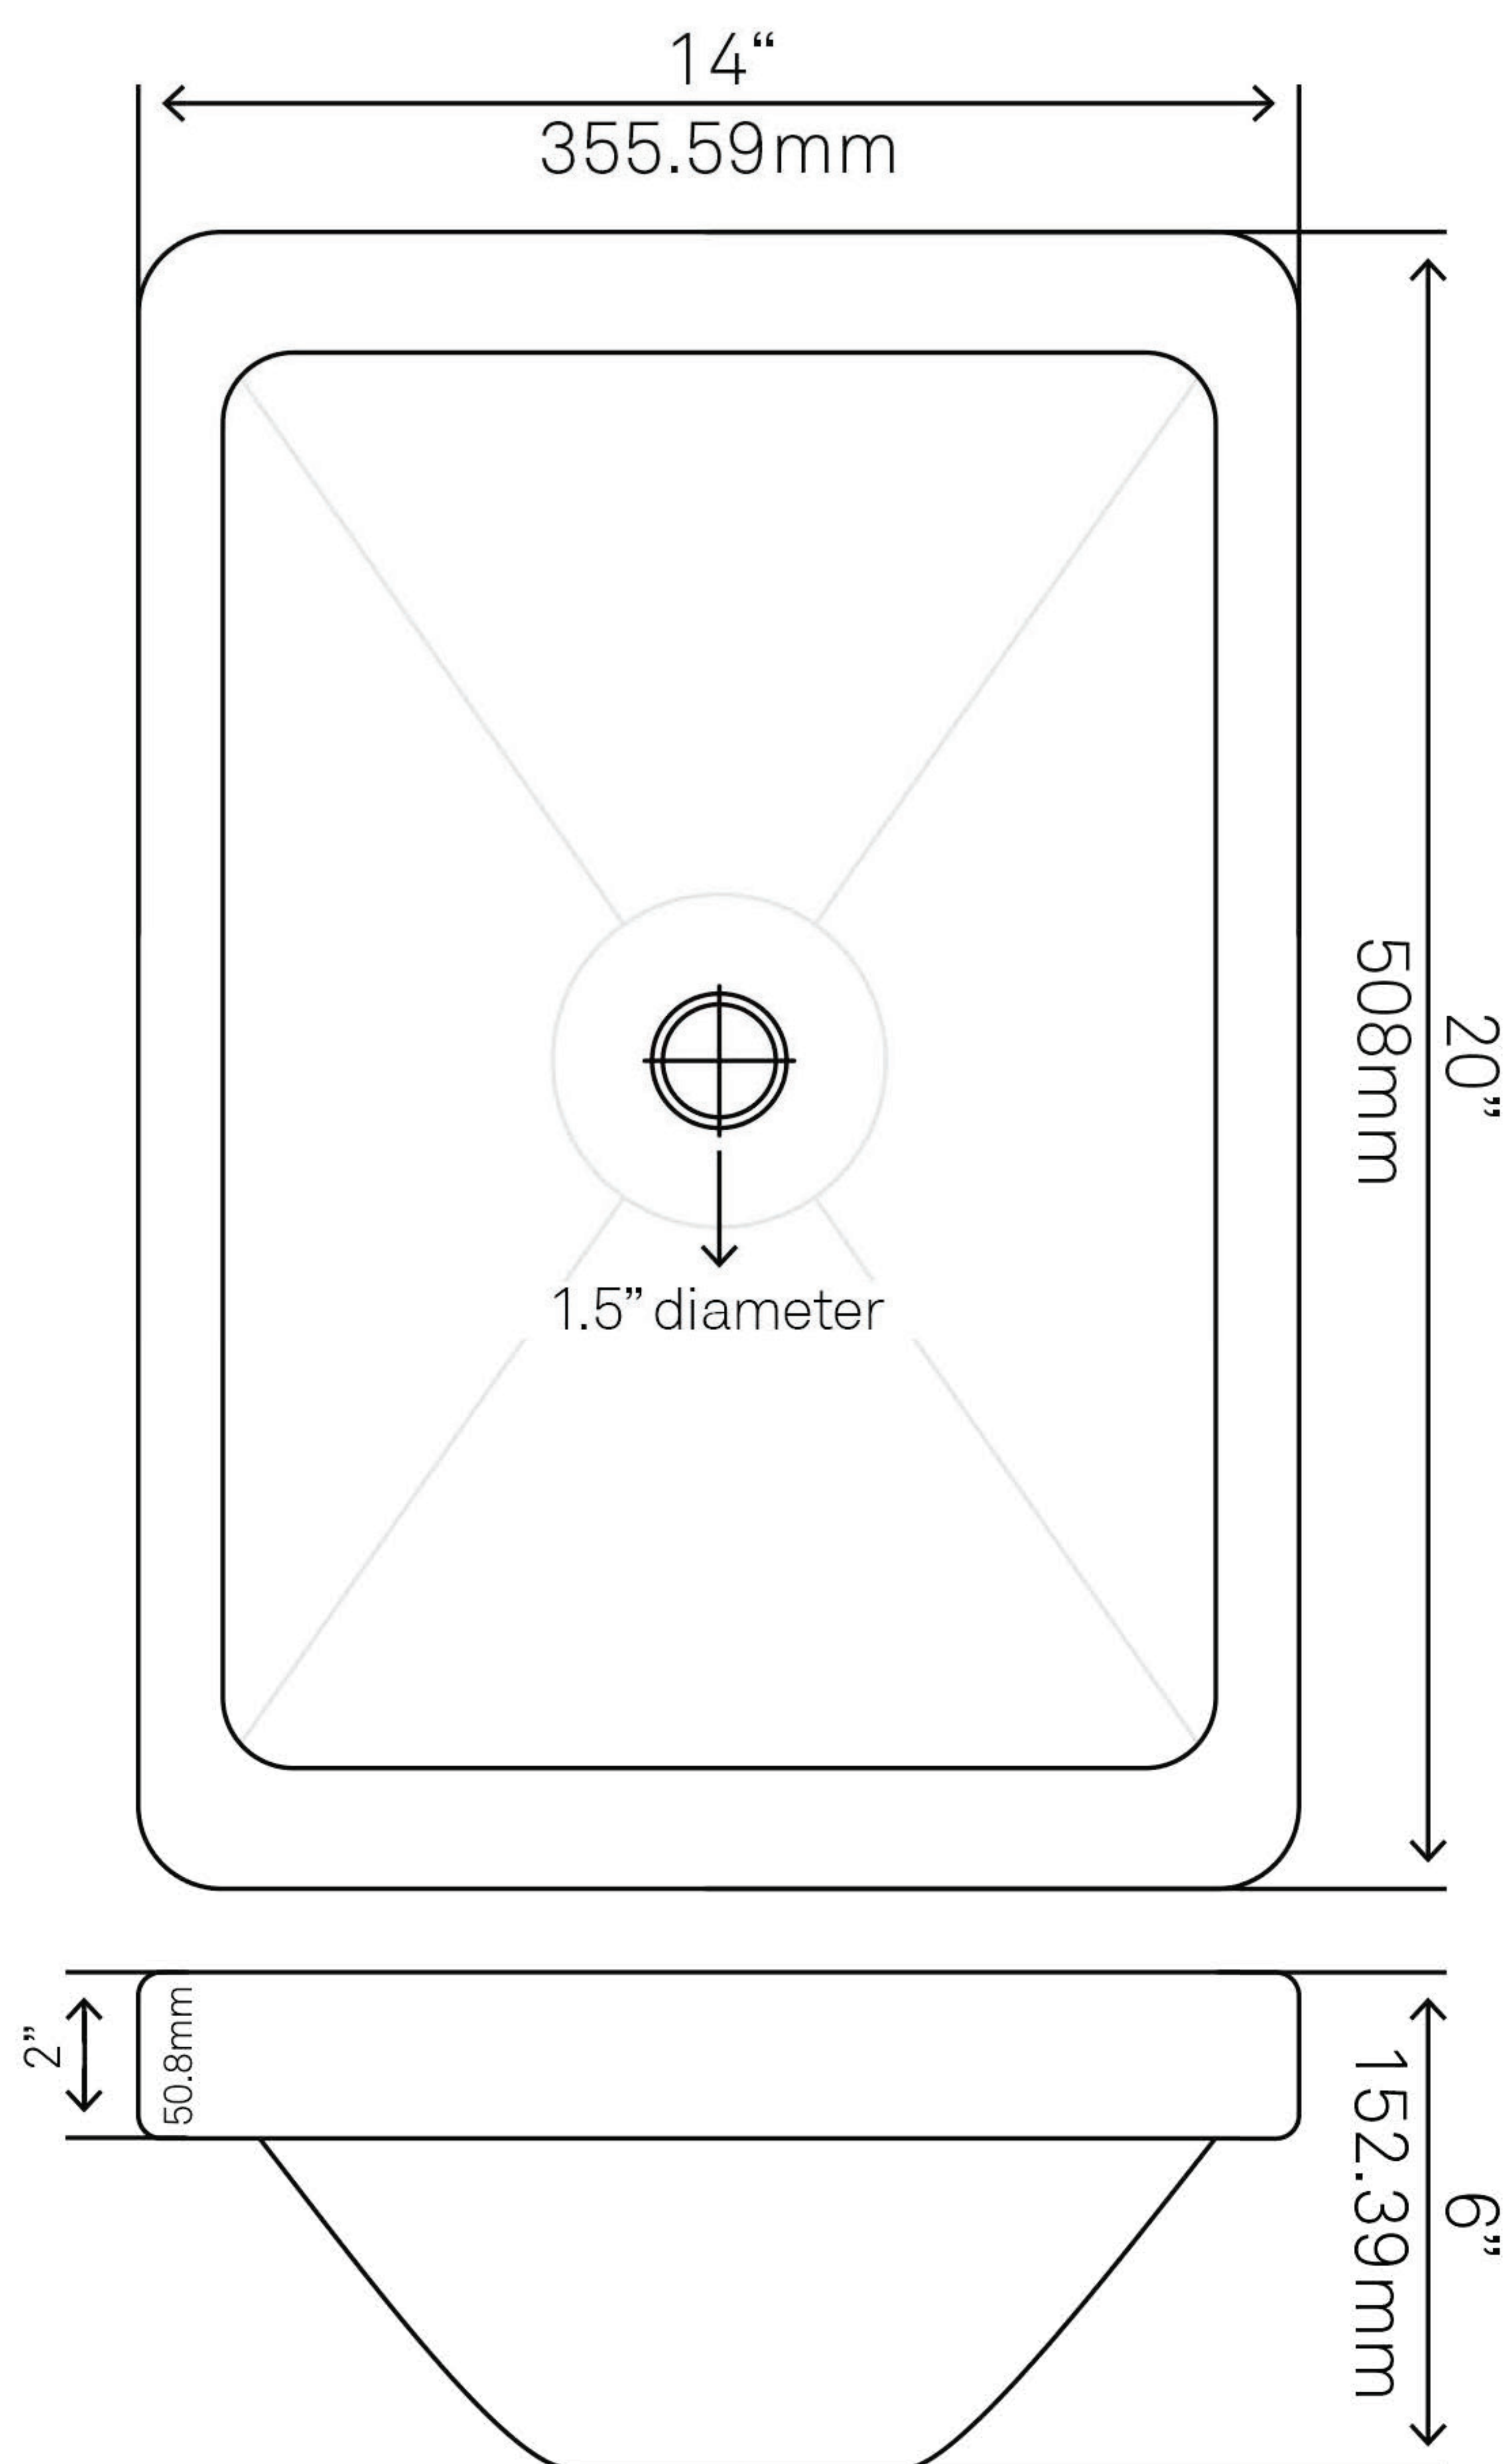

# MISENO

**MNO013NV-AN**

**Copper Drop-In Sink**

Requested By:

---

Specific Features:

---

## STANDARD SPECIFICATIONS:

- Rectangular drop-in sink with apron
- Hand-hammered antique finish
- Drop-in installation
- Artisan handcrafted
- 16-gauge recycled copper construction
- Approximate dimensions
- 1.5-inch drain opening
- Inner 16x12x5.5-inches
- 2" tall apron
- Tolerance = +/-1/2"
- Standard US plumbing connection
- Made in Mexico