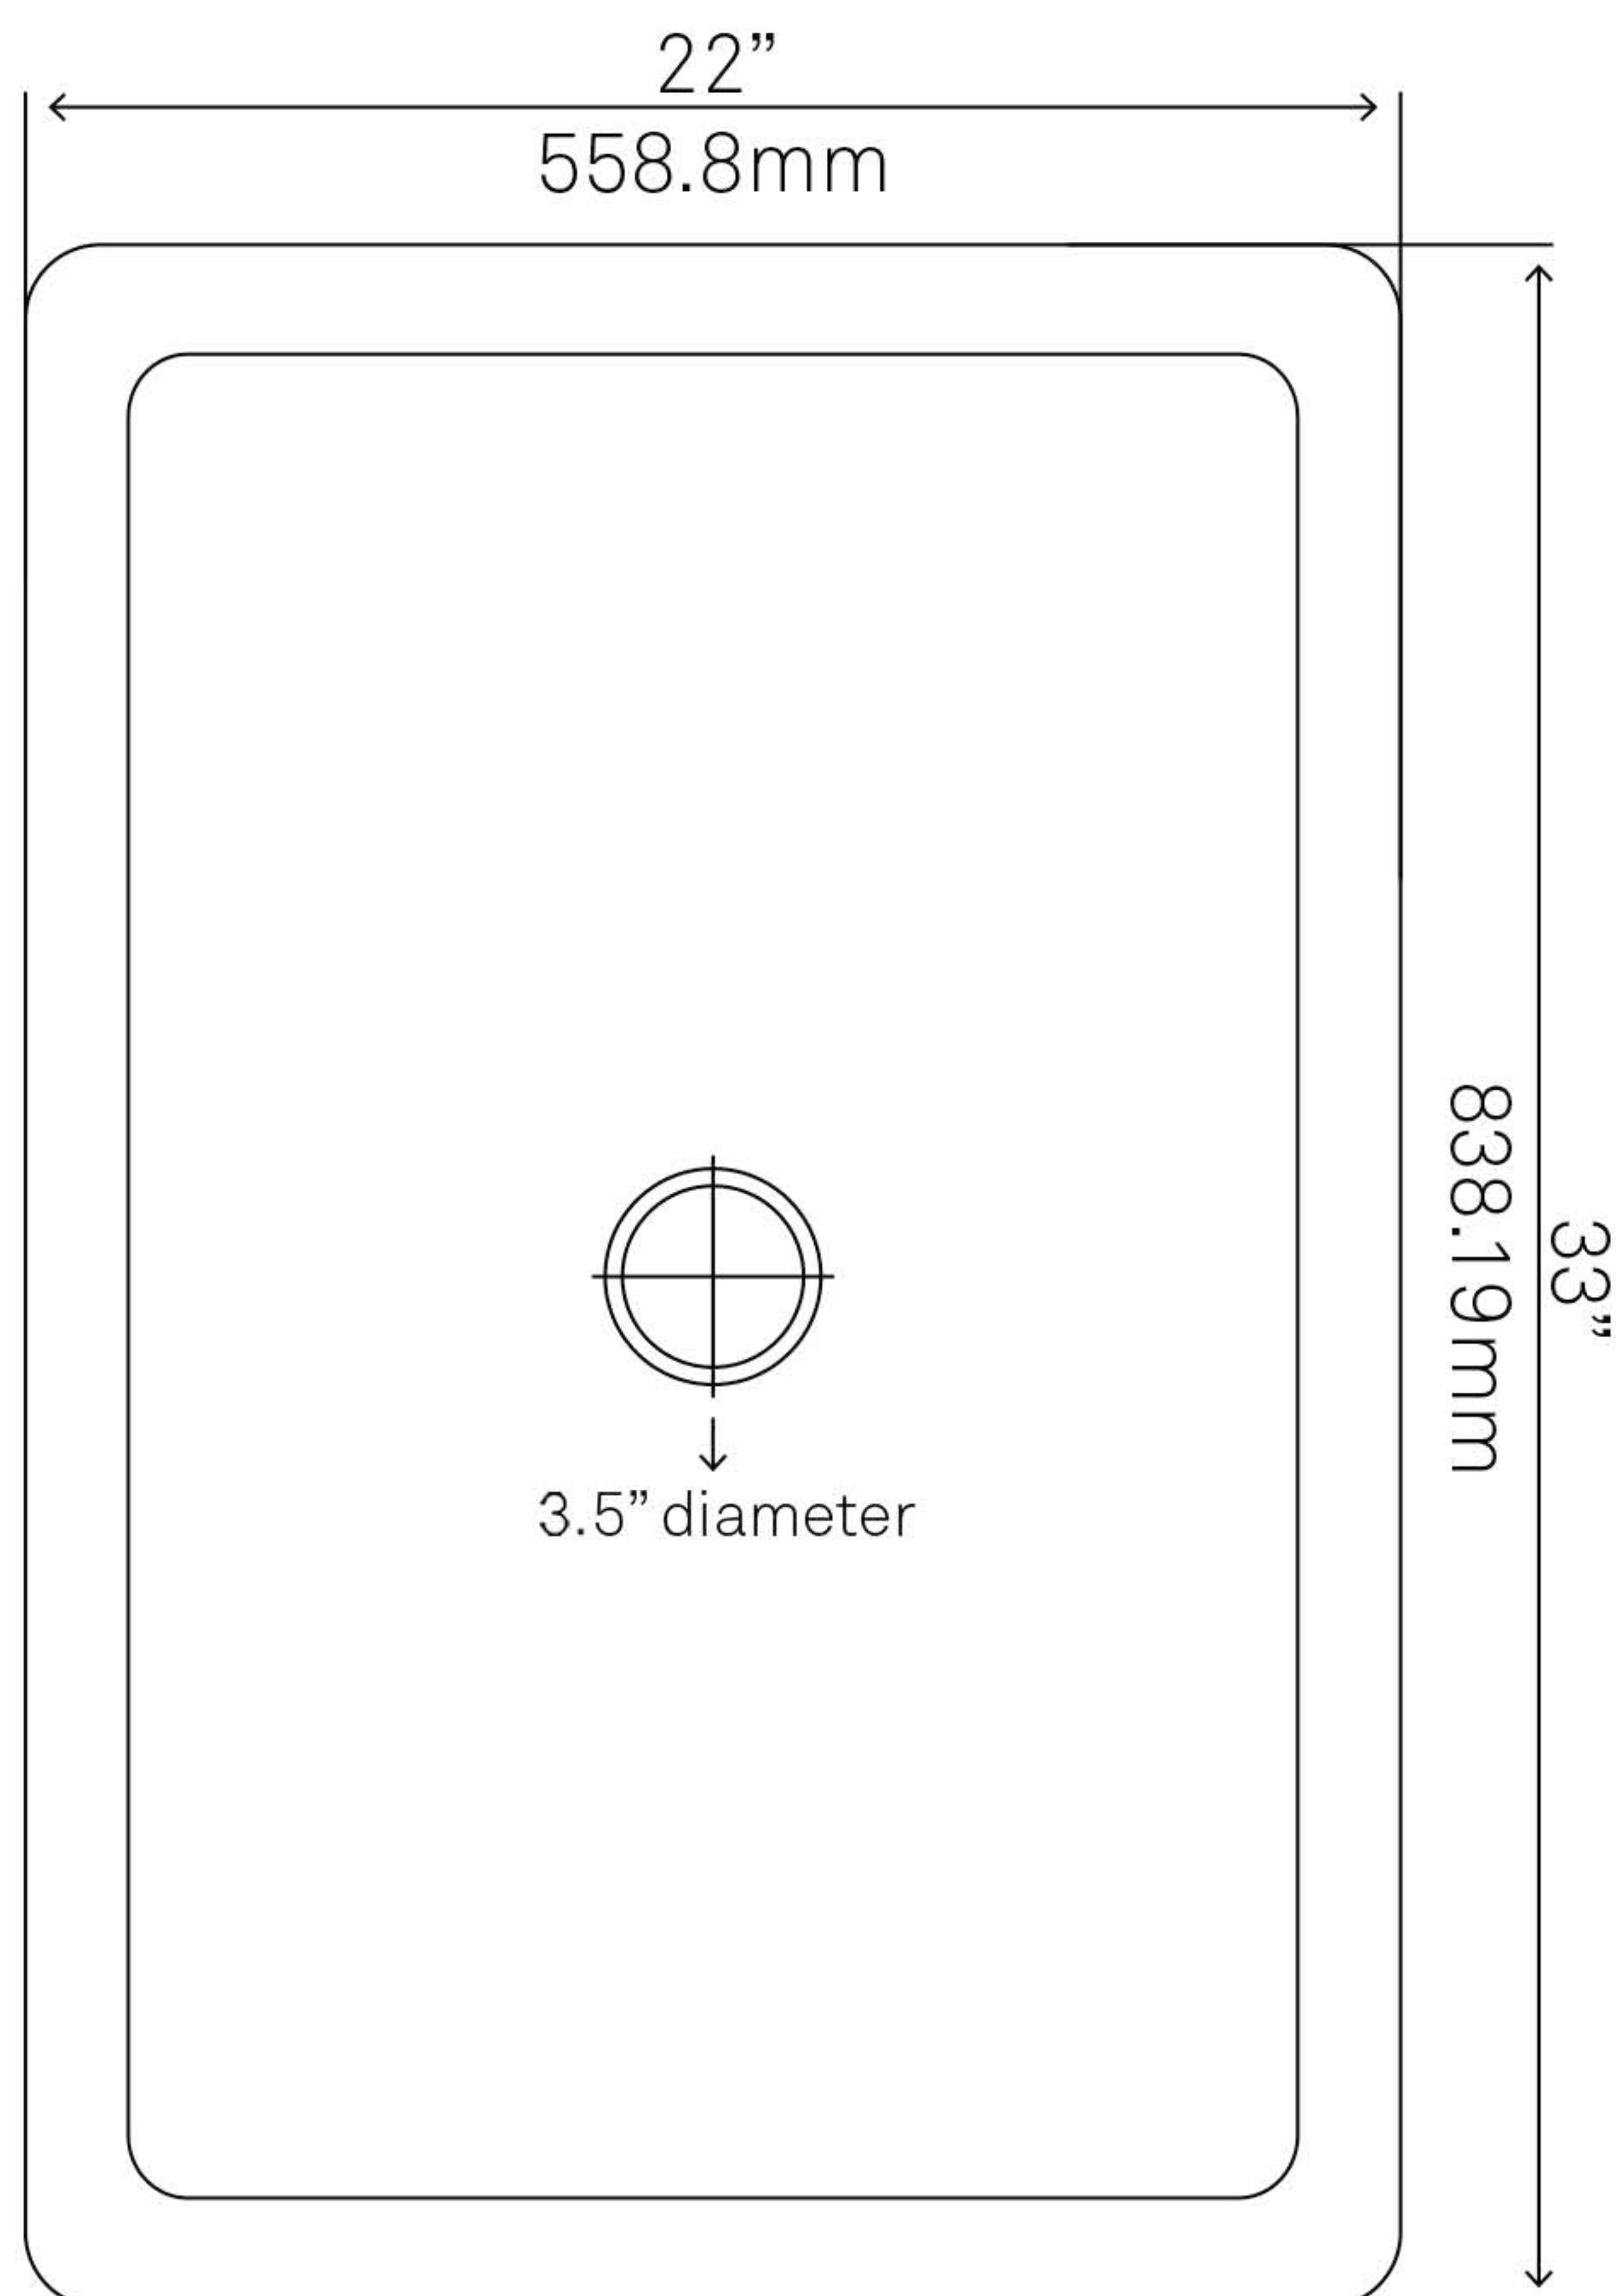

# MISENO

**MNO001NV**

## Copper Farmhouse Kitchen Sink

Requested By:

---

Specific Features:

---

### STANDARD SPECIFICATIONS:

- Single-basin large kitchen sink with apron front
- Hand-hammered unique finish
- Drop-in or Undermount installation
- Artisan handcrafted
- 16-gauge recycled copper
- Approximate dimensions
- Tolerance = +/- 1/2"
- Inside 28 x 17 x 10-inches
- 3.5-inch drain opening
- Apron extends 3.5" on both sides
- 2.5" flat rim
- Standard US plumbing connection