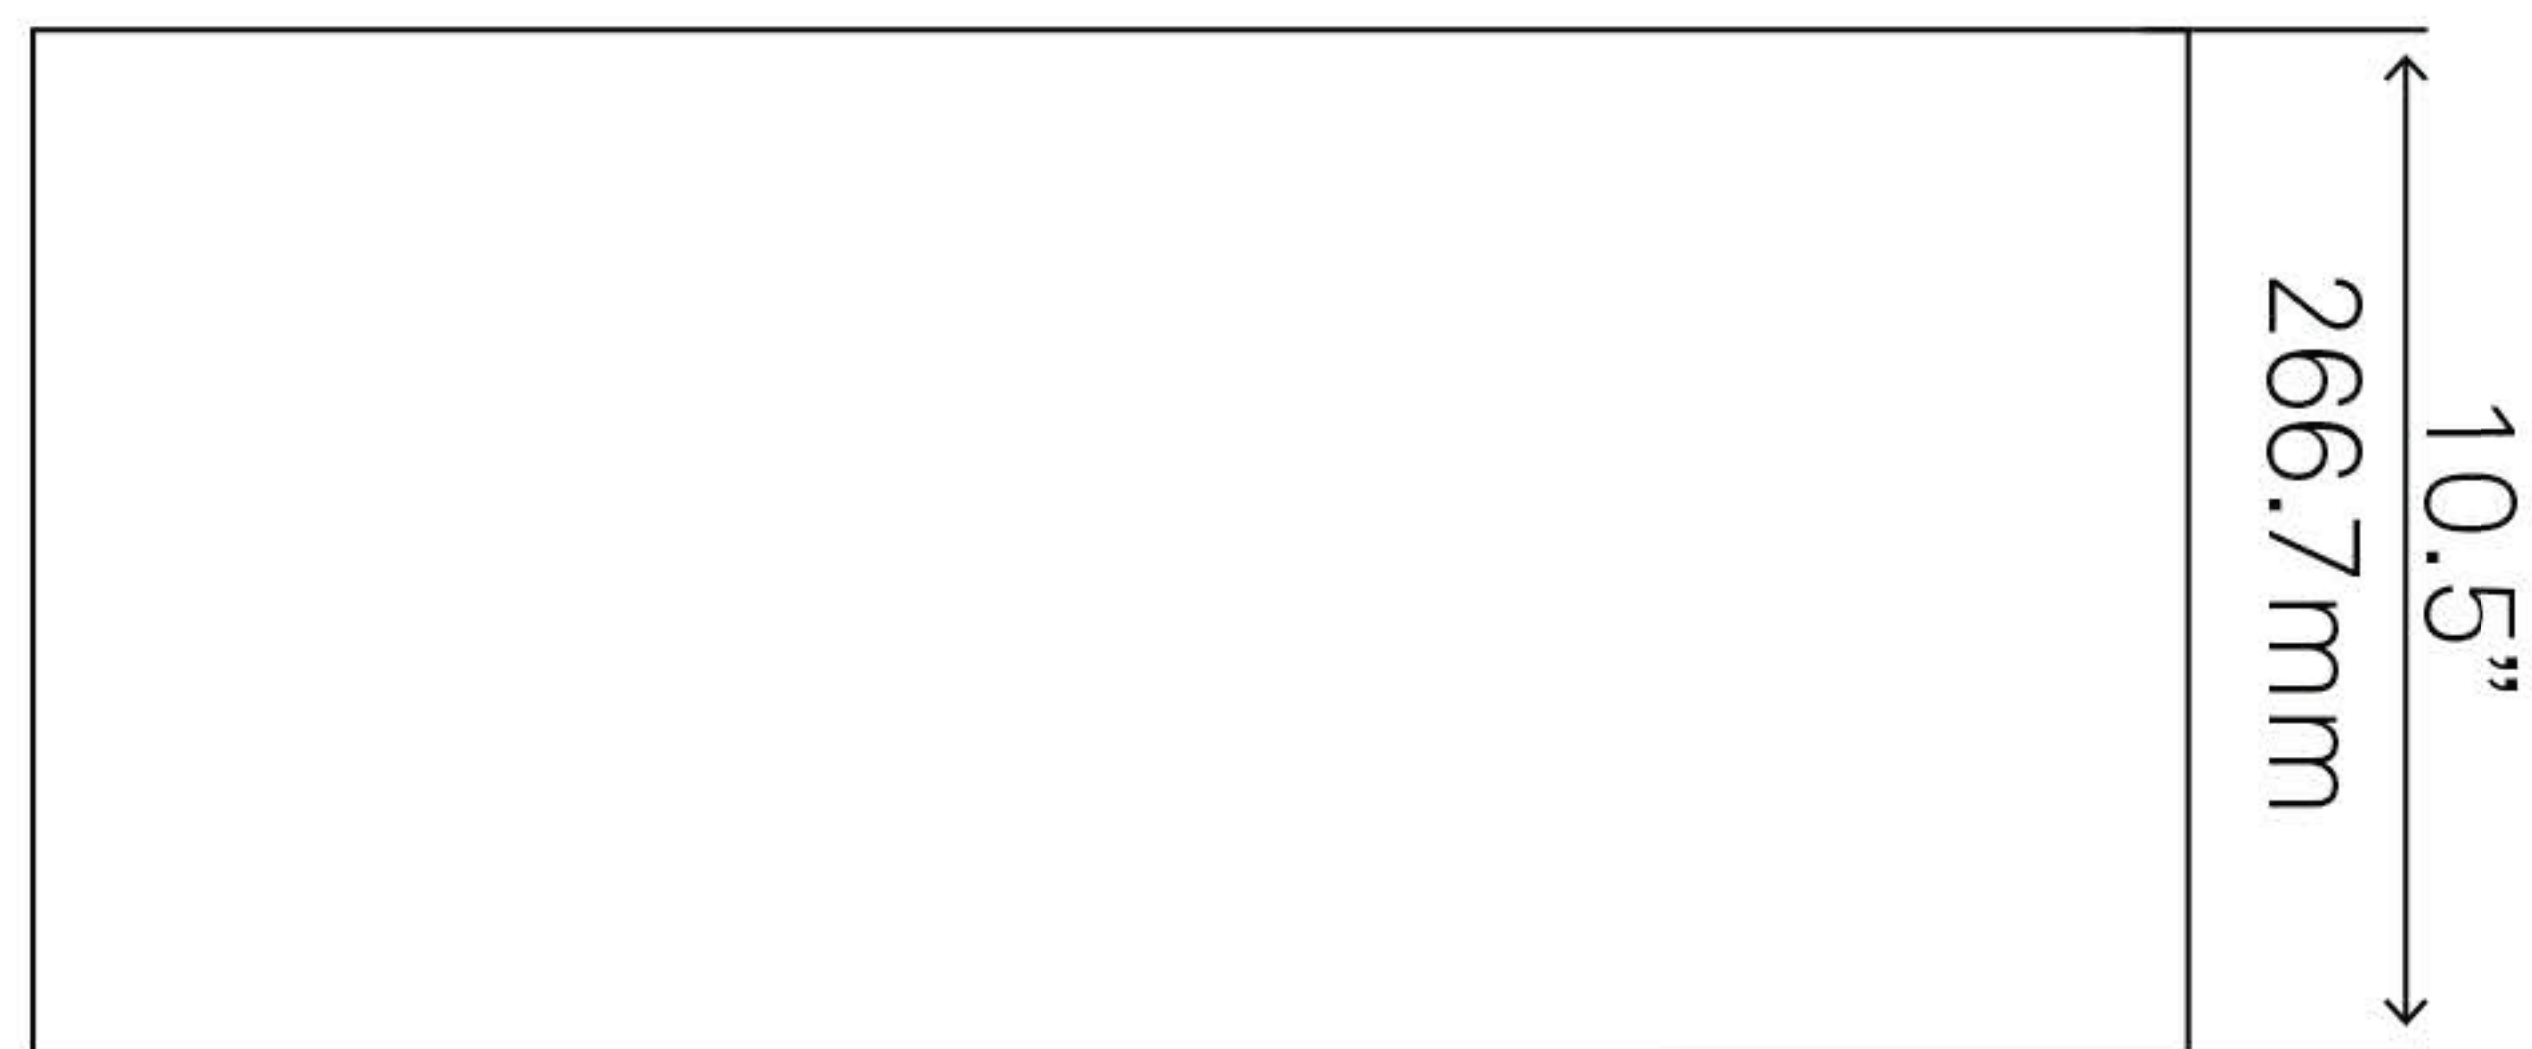

### STANDARD SPECIFICATIONS:

- Single-basin large kitchen sink with apron front
- Hand-hammered unique finish
- Drop-in or Undermount installation
- Artisan handcrafted
- 16-gauge recycled copper
- Approximate dimensions
- Tolerance = +/- 1/2"
- Inside 28 x 17 x 10-inches
- 3.5-inch drain opening
- Apron extends 3.5" on both sides
- 2.5" flat rim
- Standard US plumbing connection