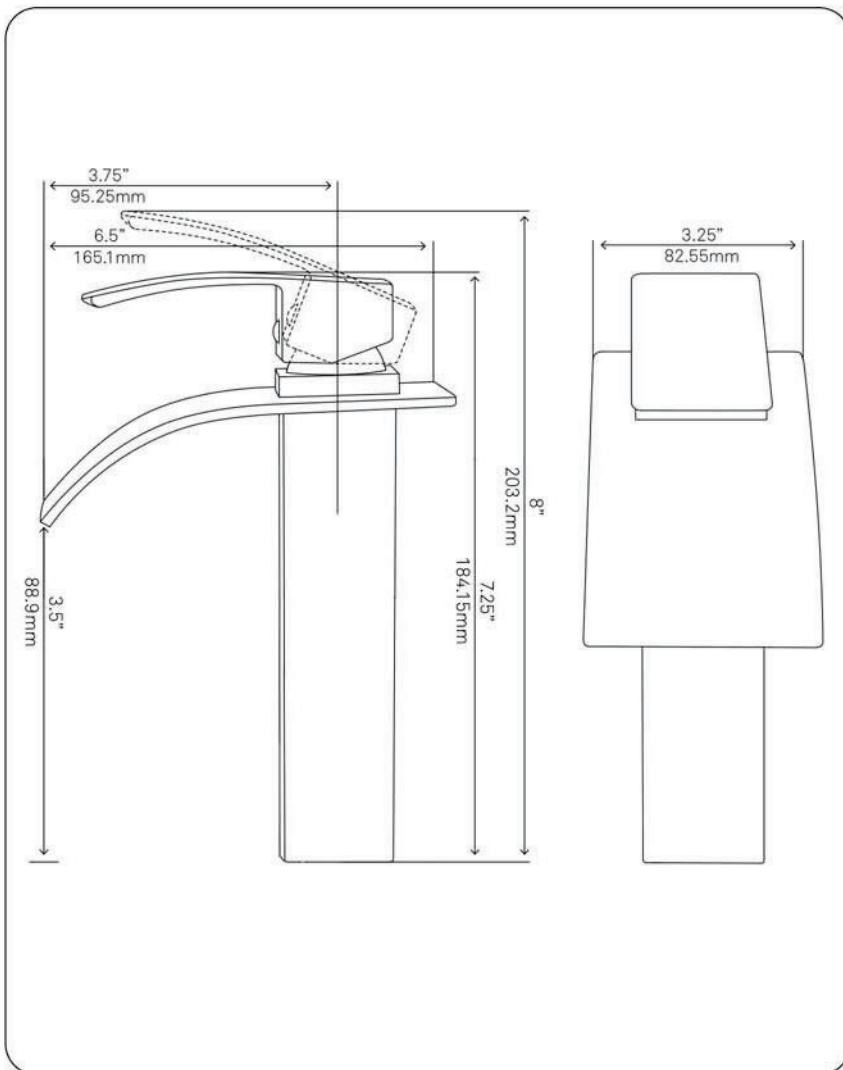

NOTES:

Miseno reserves the right (1) to make changes in specifications and materials, and (2) to change or discontinue models, both without notice or obligation. Dimensions are for reference only, see www.miseno.com for finish options and product availability.

Miseno

Toll-Free 1.855.480.2915
infoservice@miseno.com
www.miseno.com