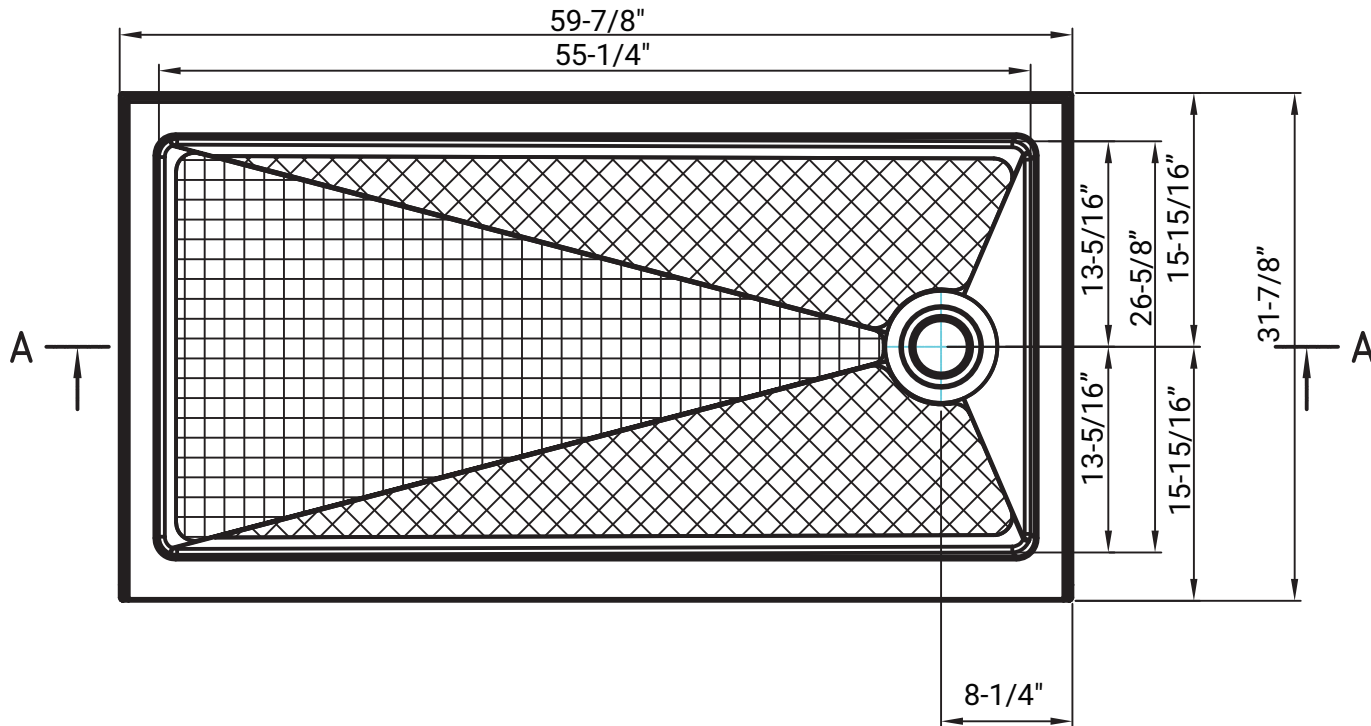

MISENO

MISENO	
MSP-6032R	
Description	Shower Base
Material	acrylic
Bottom Slope	2%~4%
Dimensions	inch
Date	2018-5-23