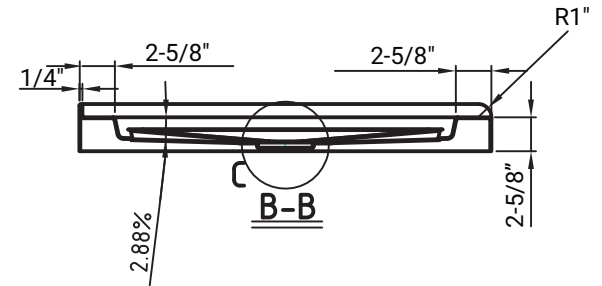

MISENO

MISENO	
MSP-6032R	
Description	Shower Base
Material	acrylic
Bottom Slope	2%~4%
Dimensions	inch
Date	2018-5-23