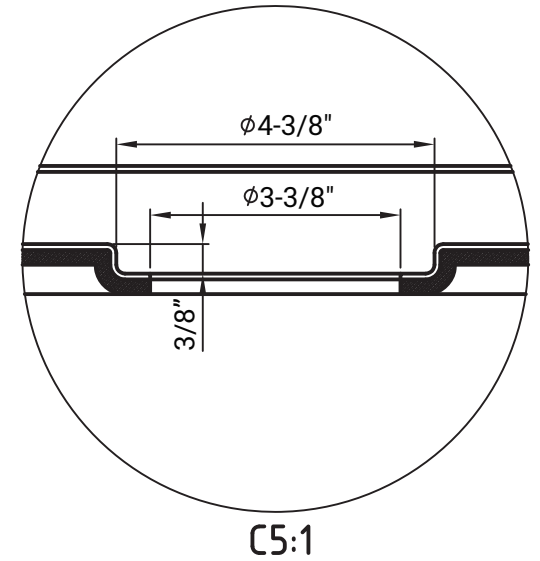

MISENO

MISENO	
MSP-6032R	
Description	Shower Base
Material	acrylic
Bottom Slope	2%~4%
Dimensions	inch
Date	2018-5-23