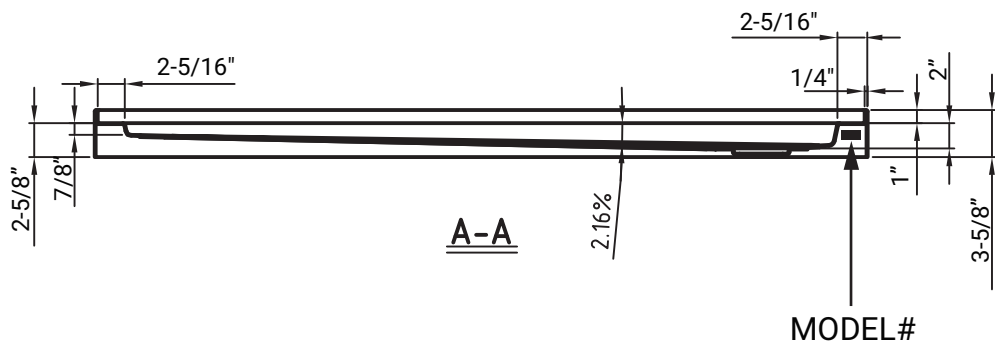

MISENO

MISENO	
MSP-6032R	
Description	Shower Base
Material	acrylic
Bottom Slope	2%~4%
Dimensions	inch
Date	2018-5-23