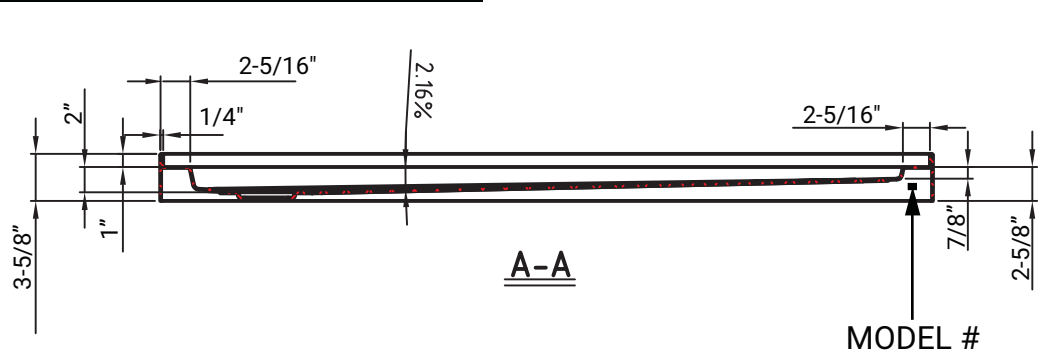

# MISENO

MISENO	
MSP-6032L	
Description	Shower Base
Material	acrylic
Bottom Slope	2%~4%
Dimensions	inch
Date	2018-5-23