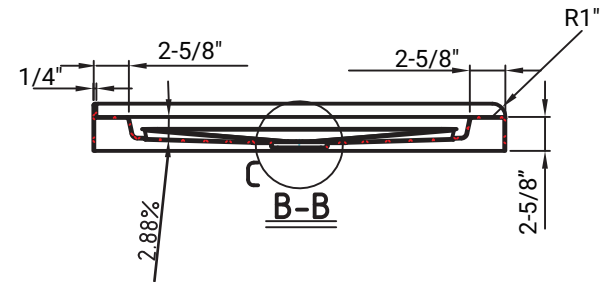

# MISENO

MISENO	
MSP-6032L	
Description	Shower Base
Material	acrylic
Bottom Slope	2%~4%
Dimensions	inch
Date	2018-5-23