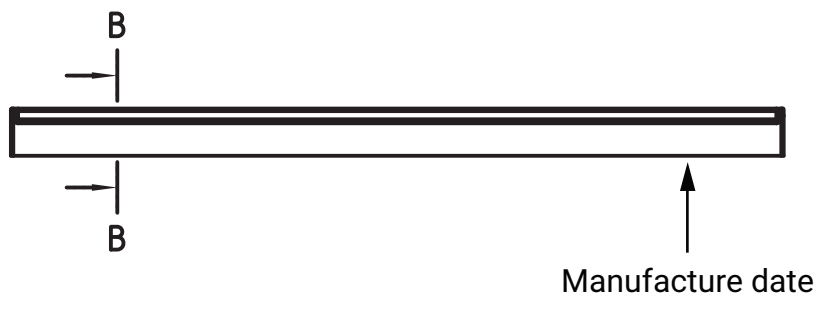

# MISENO

MISENO	
MSP-6032L	
Description	Shower Base
Material	acrylic
Bottom Slope	2%~4%
Dimensions	inch
Date	2018-5-23