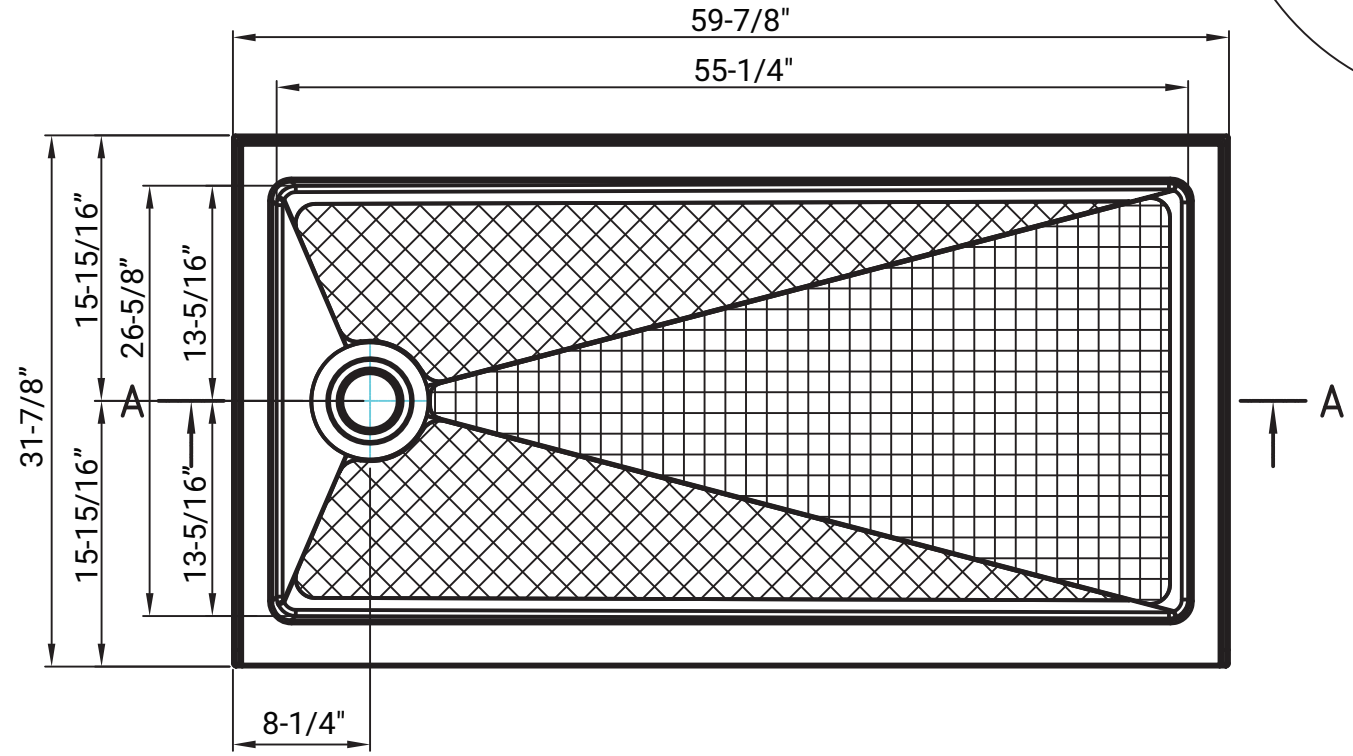

# MISENO

MISENO	
MSP-6032L	
Description	Shower Base
Material	acrylic
Bottom Slope	2%~4%
Dimensions	inch
Date	2018-5-23