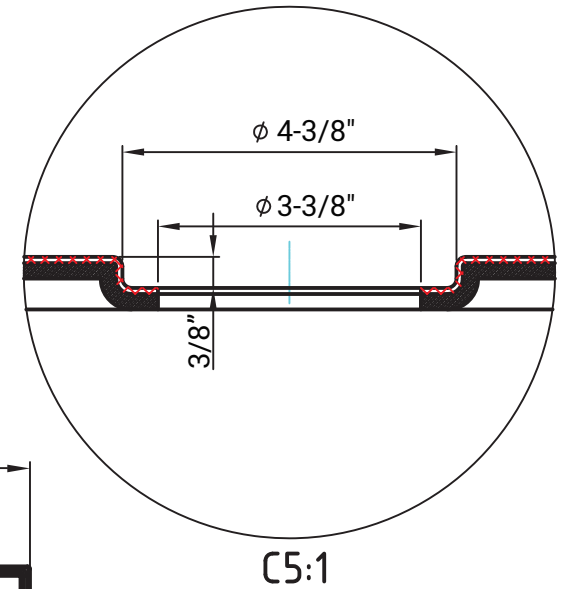

# MISENO

MISENO	
MSP-6032L	
Description	Shower Base
Material	acrylic
Bottom Slope	2%~4%
Dimensions	inch
Date	2018-5-23