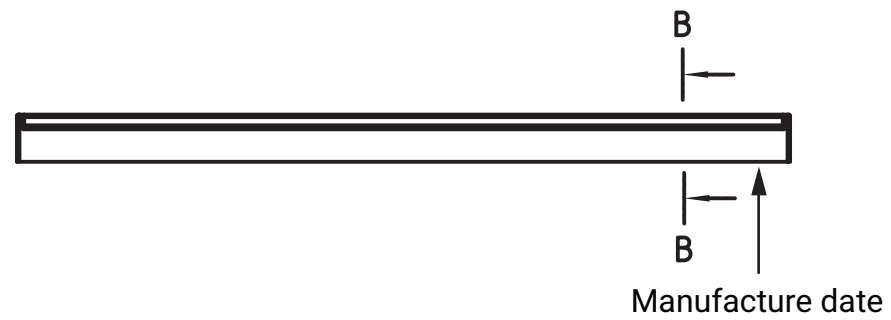

MISENO

MISENO	
MSP-6030R	
Description	Shower Base
Material	acrylic
Bottom Slope	2%~4%
Dimensions	inch
Date	2018-5-23