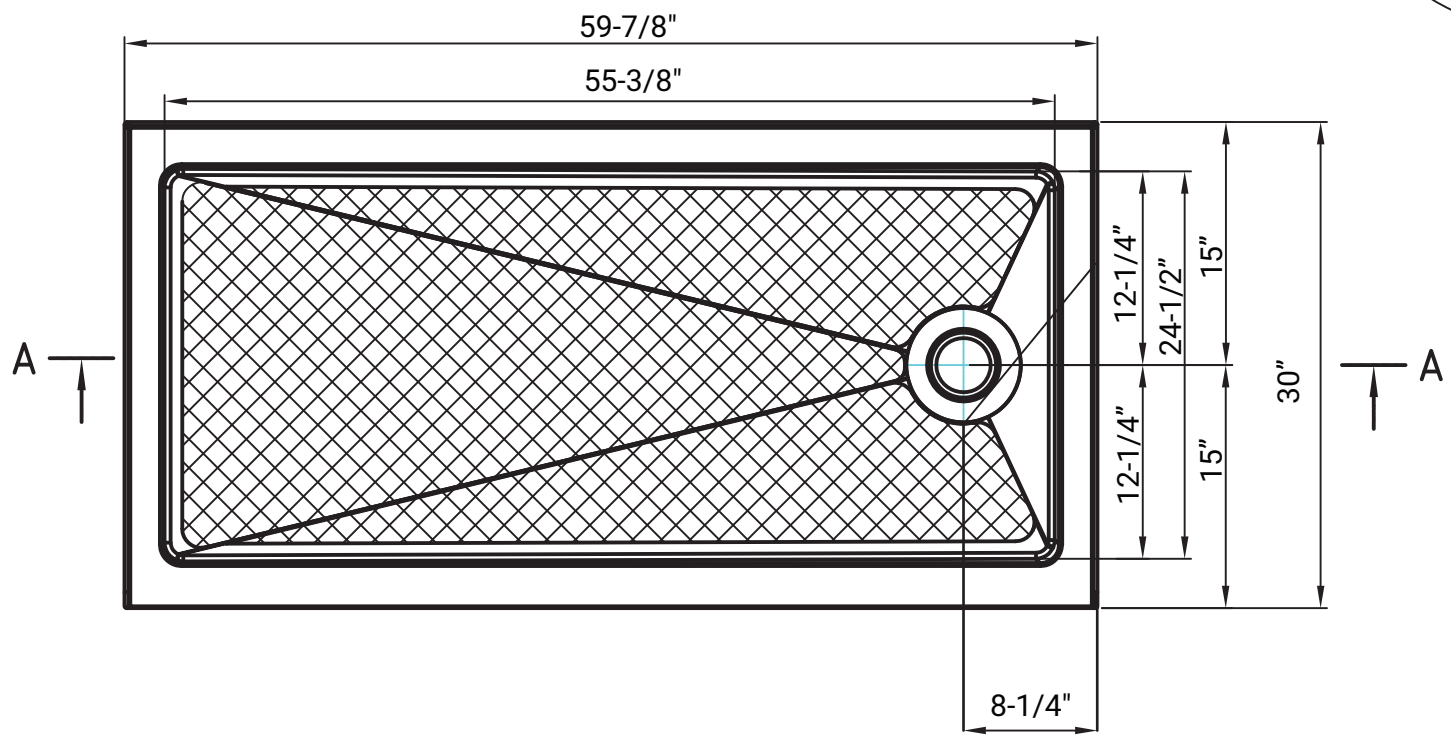

MISENO

MISENO	
MSP-6030R	
Description	Shower Base
Material	acrylic
Bottom Slope	2%~4%
Dimensions	inch
Date	2018-5-23