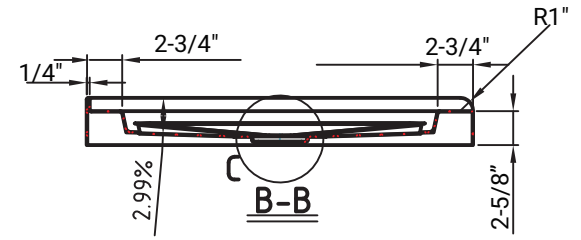

MISENO

MISENO	
MSP-6030R	
Description	Shower Base
Material	acrylic
Bottom Slope	2%~4%
Dimensions	inch
Date	2018-5-23