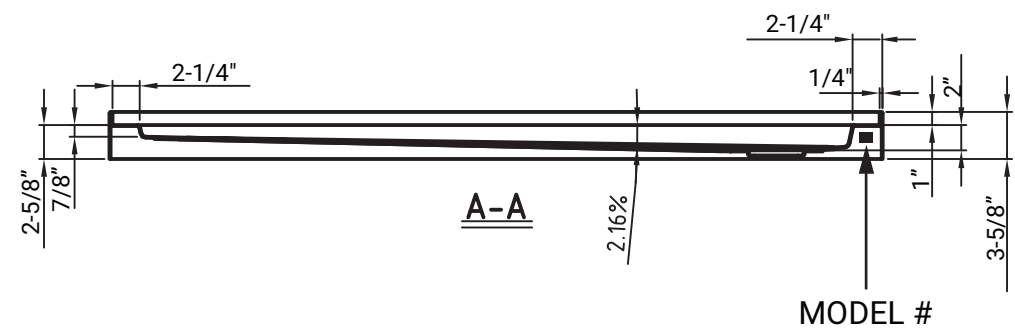

MISENO

MISENO	
MSP-6030R	
Description	Shower Base
Material	acrylic
Bottom Slope	2%~4%
Dimensions	inch
Date	2018-5-23