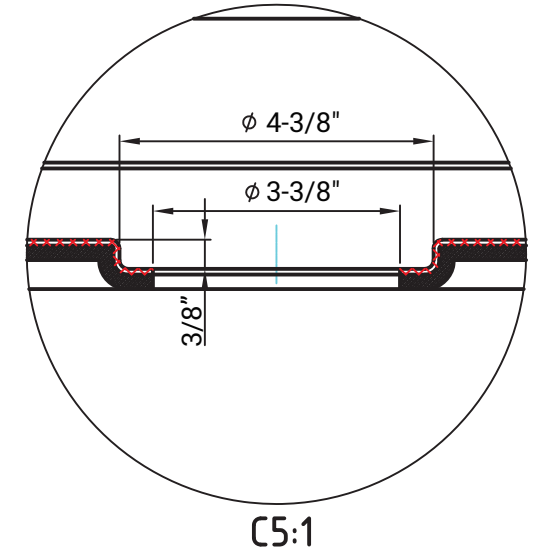

MISENO

MISENO	
MSP-6030R	
Description	Shower Base
Material	acrylic
Bottom Slope	2%~4%
Dimensions	inch
Date	2018-5-23