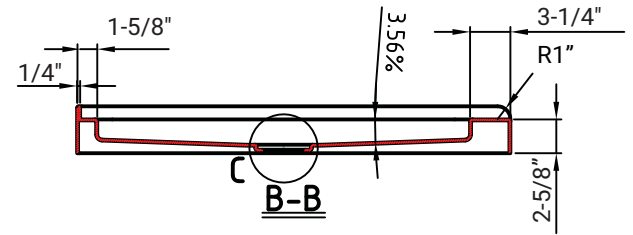

MODEL #

Manufacture date

C5:1

A

MISENO	
MSP-4834C	
Description	Shower Base
Material	acrylic
Bottom Slope	2%~4%
Dimensions	inch
Date	2018-5-23