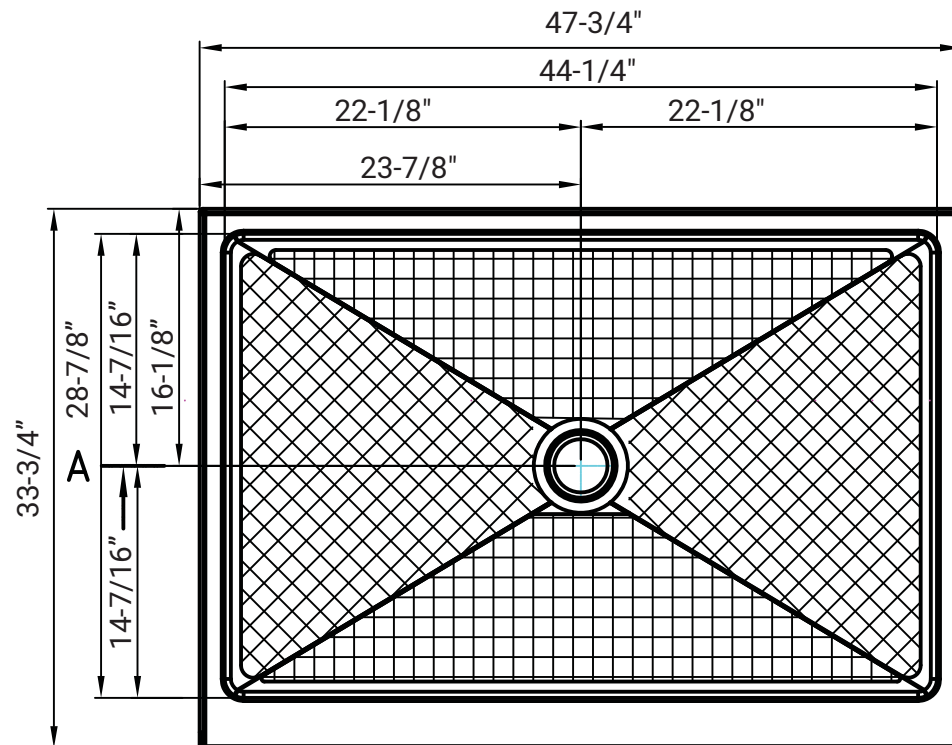

MODEL #

Manufacture date

C5:1

A

MISENO	
MSP-4834C	
Description	Shower Base
Material	acrylic
Bottom Slope	2%~4%
Dimensions	inch
Date	2018-5-23