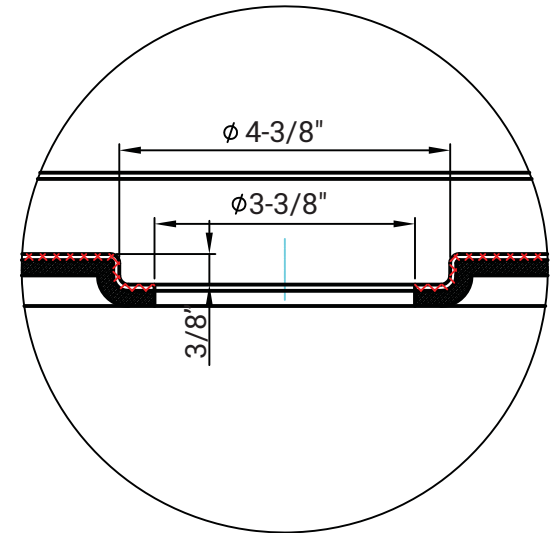

MODEL #

Manufacture date

C5:1

A

MISENO	
MSP-4834C	
Description	Shower Base
Material	acrylic
Bottom Slope	2%~4%
Dimensions	inch
Date	2018-5-23