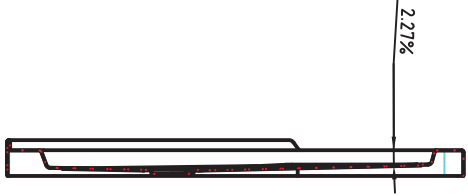

MISENO

MODEL #

D5:1

Manufacture date

B-B

C-C

MISENO	
MSP-4242NA	
Description	Shower Base
Material	acrylic
Bottom Slope	2%~4%
Dimensions	inch
Date	2018-5-23