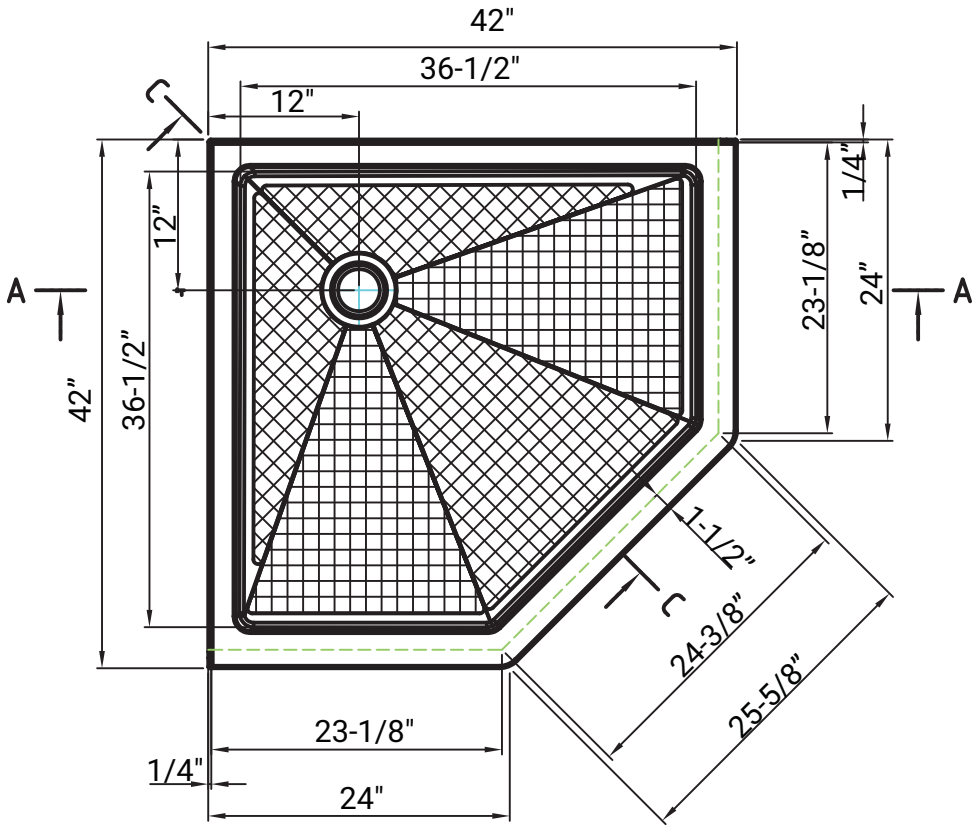

MISENO

MODEL #

D5:1

Manufacture date

B-B

C-C

MISENO	
MSP-4242NA	
Description	Shower Base
Material	acrylic
Bottom Slope	2%~4%
Dimensions	inch
Date	2018-5-23