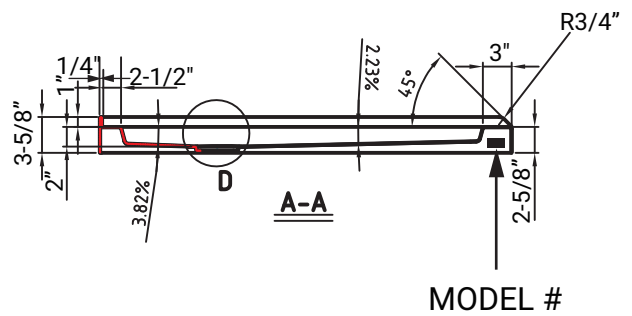

MISENO

MODEL #

D5:1

Manufacture date

B-B

C-C

MISENO	
MSP-4242NA	
Description	Shower Base
Material	acrylic
Bottom Slope	2%~4%
Dimensions	inch
Date	2018-5-23