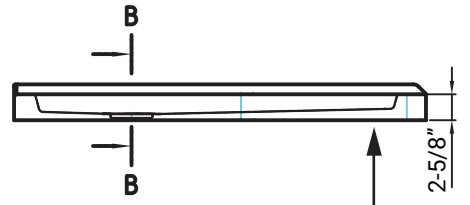

MISENO

MODEL #

D5:1

Manufacture date

B-B

C-C

MISENO	
MSP-4242NA	
Description	Shower Base
Material	acrylic
Bottom Slope	2%~4%
Dimensions	inch
Date	2018-5-23