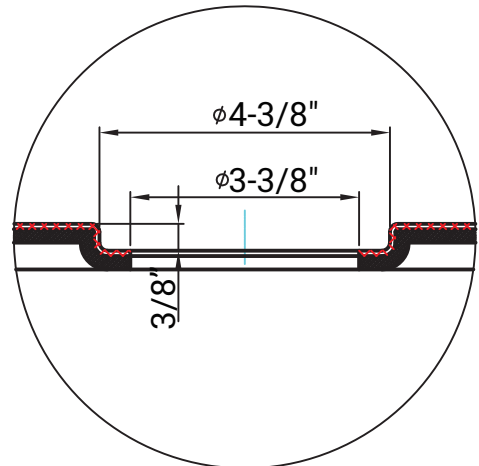

MISENO

MODEL #

D5:1

Manufacture date

B-B

C-C

MISENO	
MSP-4242NA	
Description	Shower Base
Material	acrylic
Bottom Slope	2%~4%
Dimensions	inch
Date	2018-5-23