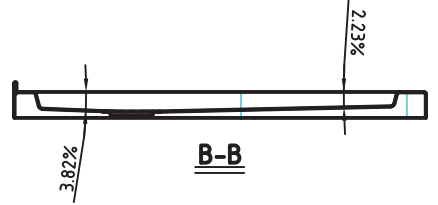

MISENO

MODEL #

D5:1

Manufacture date

B-B

C-C

MISENO	
MSP-4242NA	
Description	Shower Base
Material	acrylic
Bottom Slope	2%~4%
Dimensions	inch
Date	2018-5-23