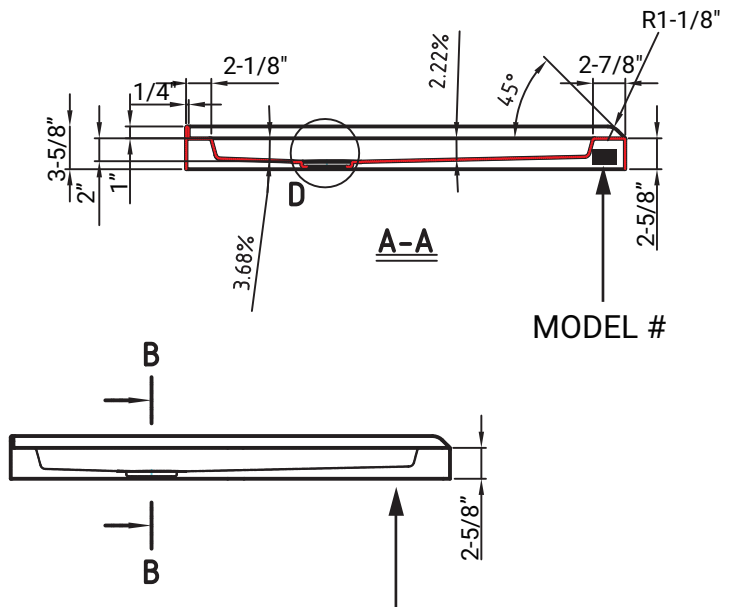

MISENO

Manufacture date

MISENO	
MSP-3838NA	
Description	Shower Base
Material	acrylic
Bottom Slope	2%~4%
Dimensions	inch
Date	2018-5-23