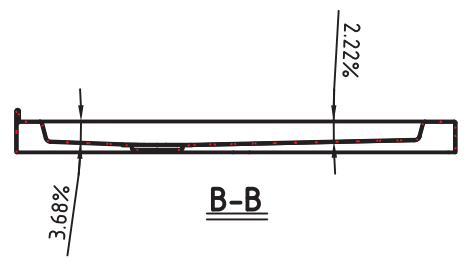

MISENO

Manufacture date

MISENO	
MSP-3838NA	
Description	Shower Base
Material	acrylic
Bottom Slope	2%~4%
Dimensions	inch
Date	2018-5-23