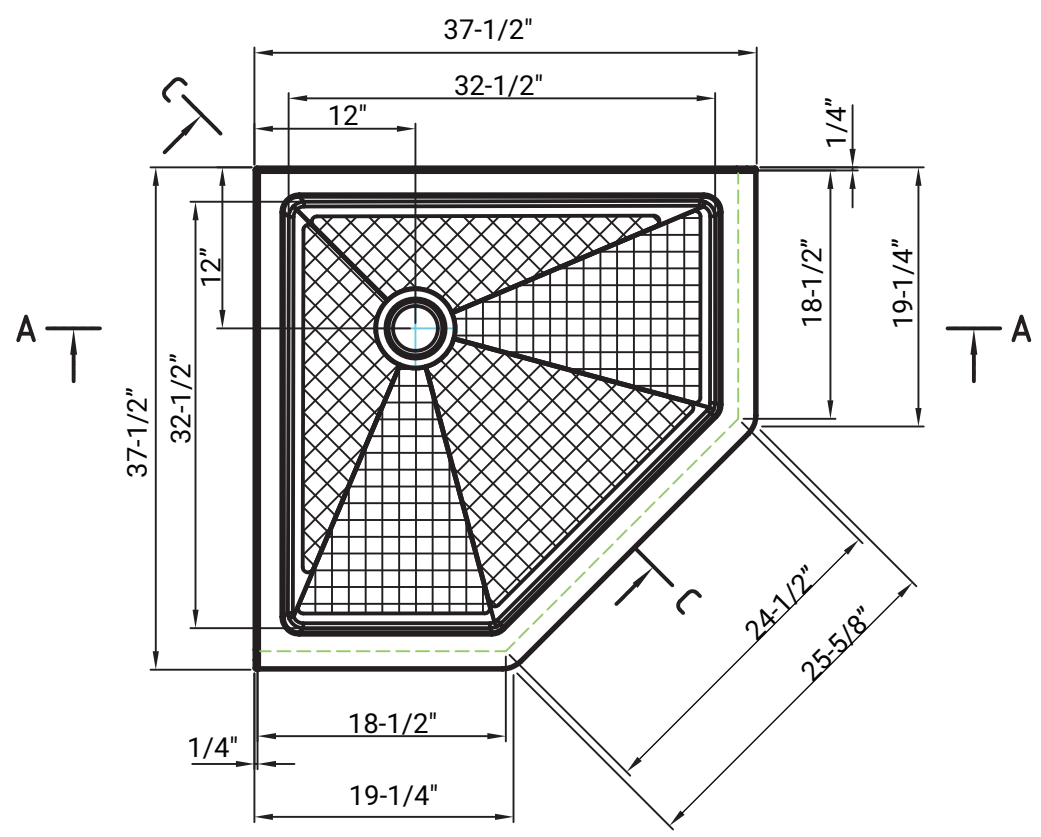

MISENO

Manufacture date

MISENO	
MSP-3838NA	
Description	Shower Base
Material	acrylic
Bottom Slope	2%~4%
Dimensions	inch
Date	2018-5-23