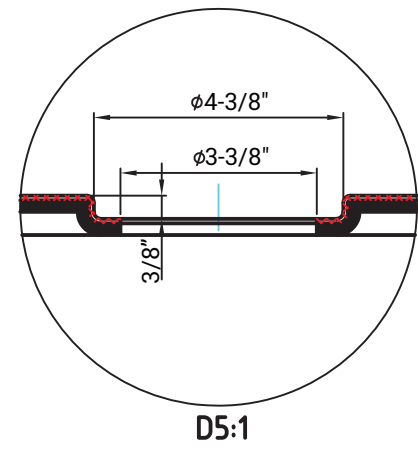

MISENO

Manufacture date

MISENO	
MSP-3838NA	
Description	Shower Base
Material	acrylic
Bottom Slope	2%~4%
Dimensions	inch
Date	2018-5-23