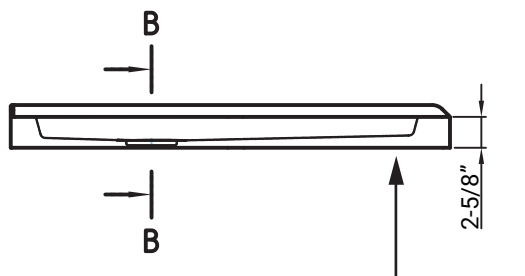

MISENO

Manufacture date

MISENO	
MSP-3838NA	
Description	Shower Base
Material	acrylic
Bottom Slope	2%~4%
Dimensions	inch
Date	2018-5-23