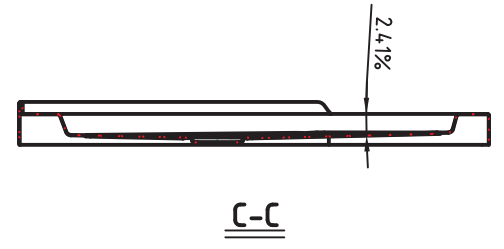

MISENO

Manufacture date

MISENO	
MSP-3838NA	
Description	Shower Base
Material	acrylic
Bottom Slope	2%~4%
Dimensions	inch
Date	2018-5-23