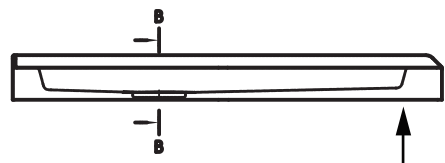

MISENO

MODEL #

Manufacture date

D5:1

| MISENO | |
|--------------|-------------|
| MSP-3636NA | |
| Description | Shower Base |
| Material | acrylic |
| Bottom Slope | 2%~4% |
| Dimensions | inch |
| Date | 2018-5-23 |