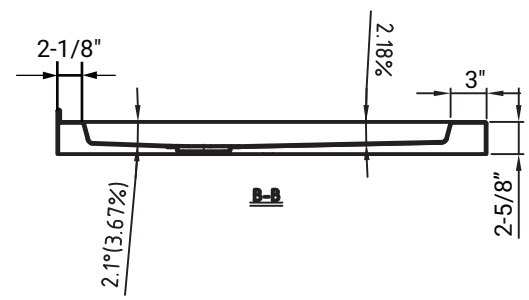

MISENO

MODEL #

Manufacture date

D5:1

| MISENO | |
|--------------|-------------|
| MSP-3636NA | |
| Description | Shower Base |
| Material | acrylic |
| Bottom Slope | 2%~4% |
| Dimensions | inch |
| Date | 2018-5-23 |