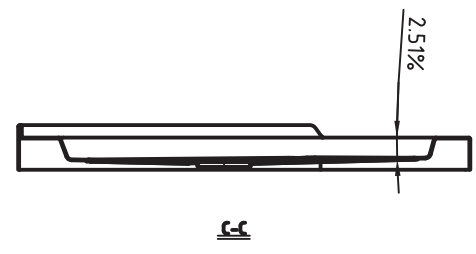

MISENO

MODEL #

Manufacture date

D5:1

| MISENO | |
|--------------|-------------|
| MSP-3636NA | |
| Description | Shower Base |
| Material | acrylic |
| Bottom Slope | 2%~4% |
| Dimensions | inch |
| Date | 2018-5-23 |