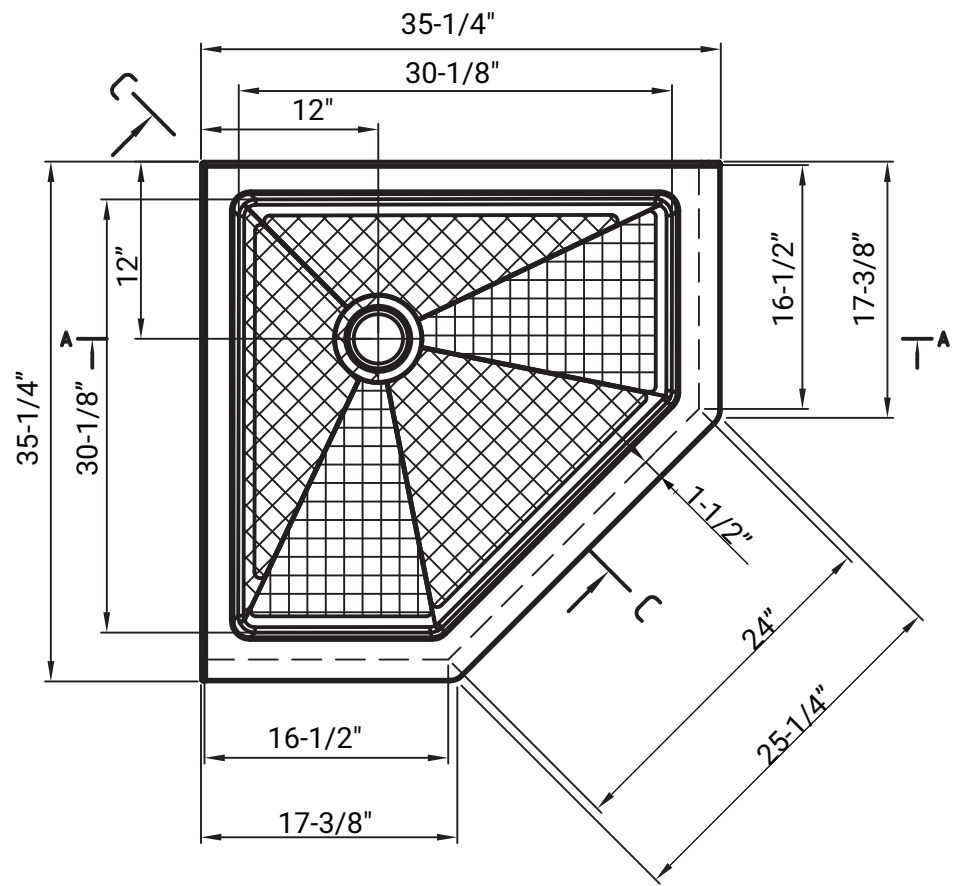

MISENO

MODEL #

Manufacture date

D5:1

| MISENO | |
|--------------|-------------|
| MSP-3636NA | |
| Description | Shower Base |
| Material | acrylic |
| Bottom Slope | 2%~4% |
| Dimensions | inch |
| Date | 2018-5-23 |