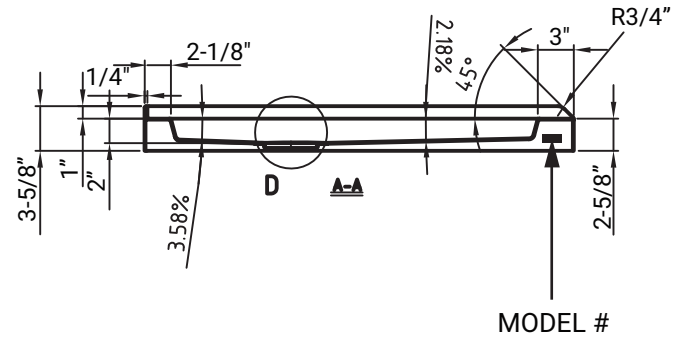

MISENO

MODEL #

Manufacture date

D5:1

| MISENO | |
|--------------|-------------|
| MSP-3636NA | |
| Description | Shower Base |
| Material | acrylic |
| Bottom Slope | 2%~4% |
| Dimensions | inch |
| Date | 2018-5-23 |