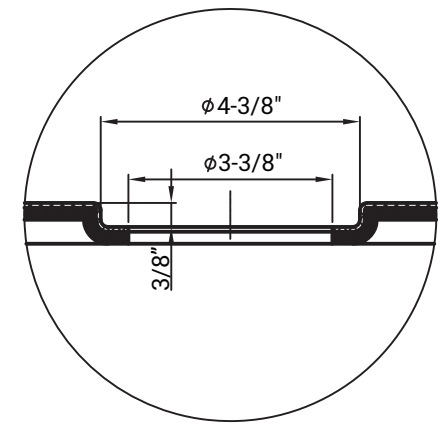

MISENO

MODEL #

Manufacture date

D5:1

| MISENO | |
|--------------|-------------|
| MSP-3636NA | |
| Description | Shower Base |
| Material | acrylic |
| Bottom Slope | 2%~4% |
| Dimensions | inch |
| Date | 2018-5-23 |