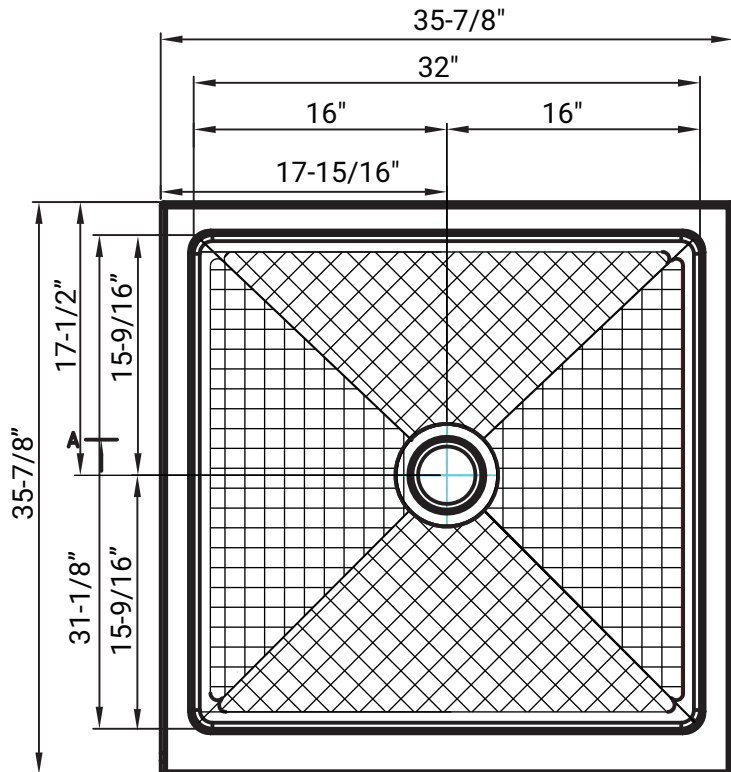

MISENO

C5:1

MISENO	
MSP-3636C	
Description	Shower Base
Material	acrylic
Bottom Slope	2%~4%
Dimensions	inch
Date	2018-5-23