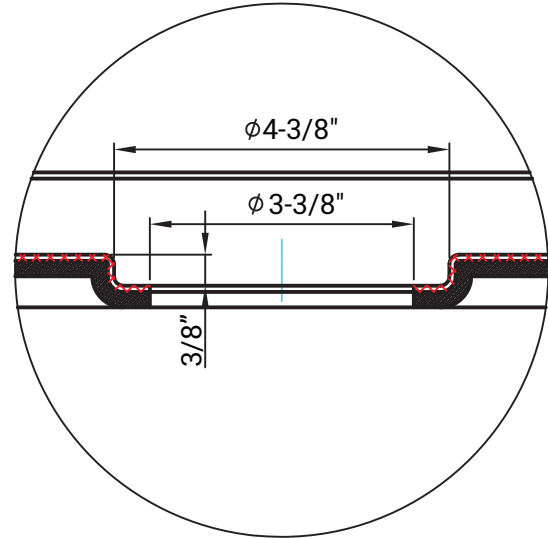

MISENO

C5:1

MISENO	
MSP-3636C	
Description	Shower Base
Material	acrylic
Bottom Slope	2%~4%
Dimensions	inch
Date	2018-5-23