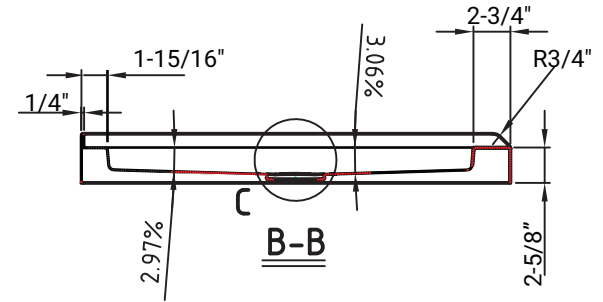

MISENO

C5:1

MISENO	
MSP-3636C	
Description	Shower Base
Material	acrylic
Bottom Slope	2%~4%
Dimensions	inch
Date	2018-5-23