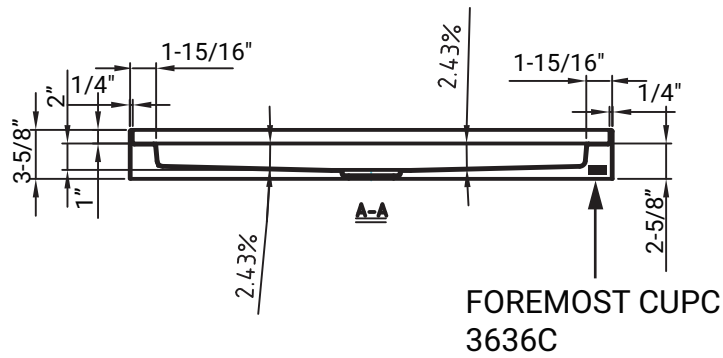

MISENO

C5:1

MISENO	
MSP-3636C	
Description	Shower Base
Material	acrylic
Bottom Slope	2%~4%
Dimensions	inch
Date	2018-5-23