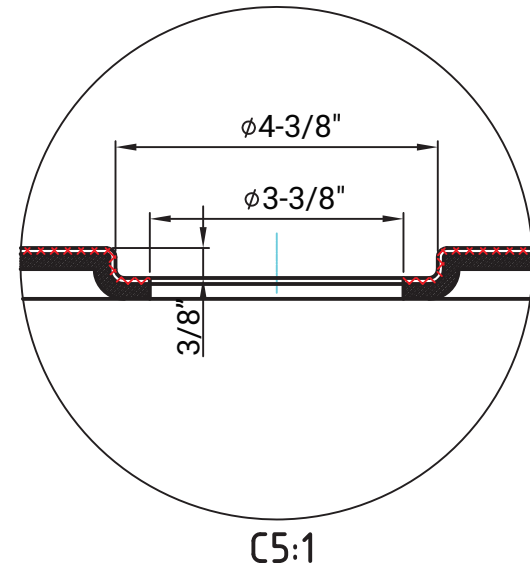

MISENO

A

MISENO	
MSP-3232C	
Description	Shower Base
Material	acrylic
Bottom Slope	2%~4%
Dimensions	inch
Date	2018-5-23