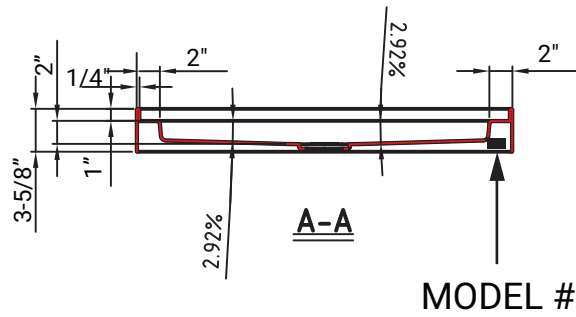

MISENO

A

MISENO	
MSP-3232C	
Description	Shower Base
Material	acrylic
Bottom Slope	2%~4%
Dimensions	inch
Date	2018-5-23