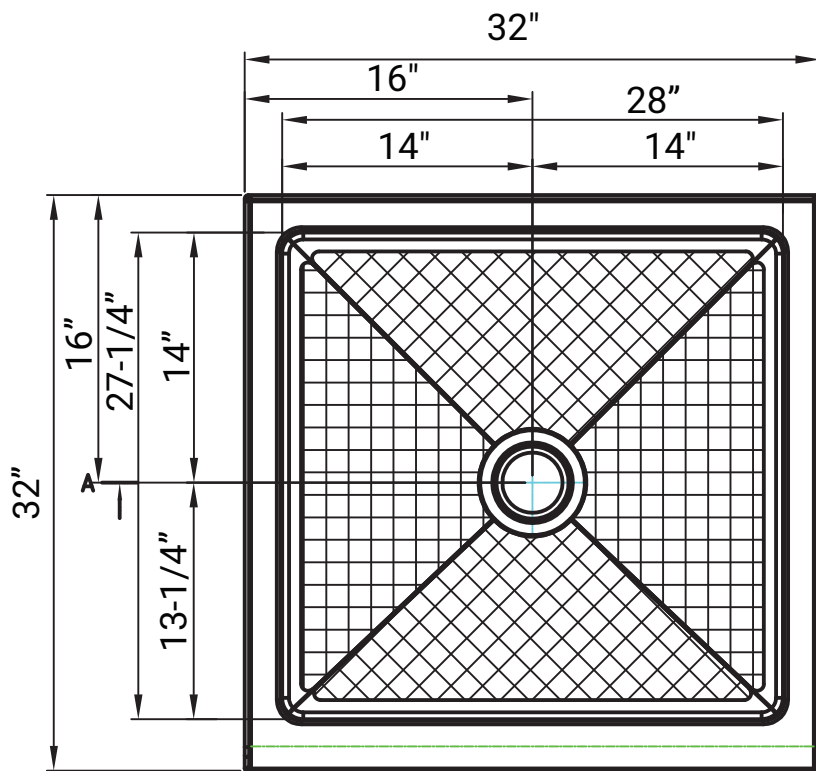

MISENO

A

MISENO	
MSP-3232C	
Description	Shower Base
Material	acrylic
Bottom Slope	2%~4%
Dimensions	inch
Date	2018-5-23