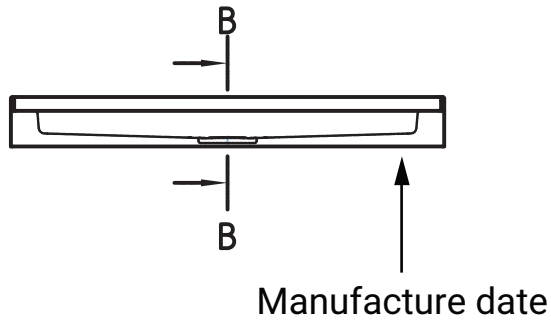

MISENO

A

MISENO	
MSP-3232C	
Description	Shower Base
Material	acrylic
Bottom Slope	2%~4%
Dimensions	inch
Date	2018-5-23