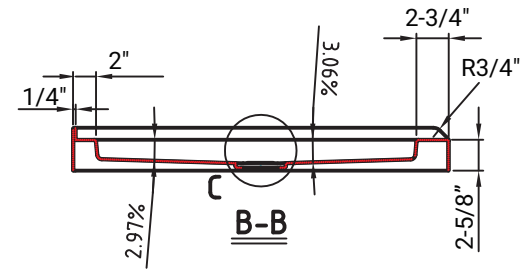

MISENO

A

MISENO	
MSP-3232C	
Description	Shower Base
Material	acrylic
Bottom Slope	2%~4%
Dimensions	inch
Date	2018-5-23