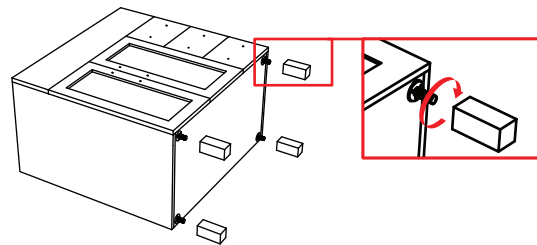

Installation Instructions

Notes: We recommend that you rough-in the drain and water lines after receiving the unit.
 The vanity should be installed by a professional plumber.
 Drainer pipe and trap are not included.
 If you experience any difficulties with this product, do not return to the point of purchase. Please contact MISENO directly at infoservice@miseno.com, and we will help resolve your issue.

Part List	A(basin)	B(cabinet)	D (pop-up)	F(screw)	G(handle)	H(screw)	I(adjust leg)
Photo							
Qty	1	1	1	10	5	4	4

Step 2

Step 3

Step 1

Step 4