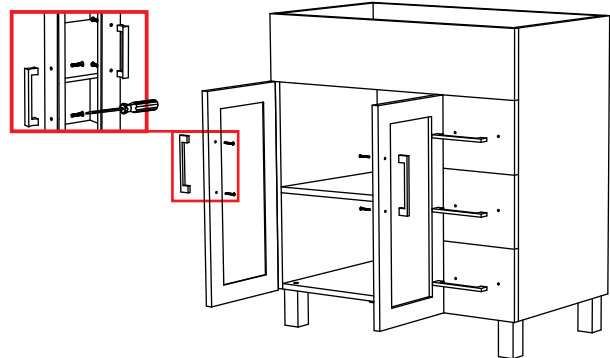

Installation Instructions

Notes: We recommend that you rough-in the drain and water lines after receiving the unit.
 The vanity should be installed by a professional plumber.
 Drainer pipe and trap are not included.
 If you experience any difficulties with this product, do not return to the point of purchase. Please contact MISENO directly at infoservice@miseno.com, and we will help resolve your issue.

Part List	A(basin)	B(cabinet)	D (pop-up)	F(screw)	G(handle)	H(screw)	I(adjust leg)
Photo							
Qty	1	1	1	10	5	4	4

Step 2

Step 3

Step 1

Step 4