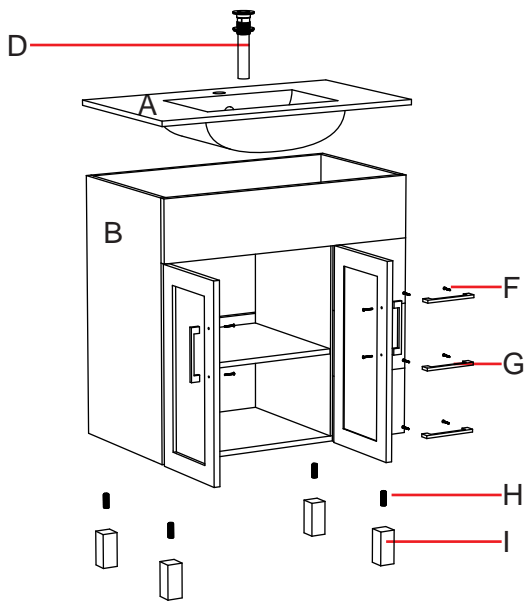

Installation Instructions

Notes: We recommend that you rough-in the drain and water lines after receiving the unit.
 The vanity should be installed by a professional plumber.
 Drainer pipe and trap are not included.
 If you experience any difficulties with this product, do not return to the point of purchase. Please contact MISENO directly at infoservice@miseno.com, and we will help resolve your issue.

Part List	A(basin)	B(cabinet)	D (pop-up)	F(screw)	G(handle)	H(screw)	I(adjust leg)
Photo							
Qty	1	1	1	10	5	4	4

Step 2

Step 3

Step 1

Step 4