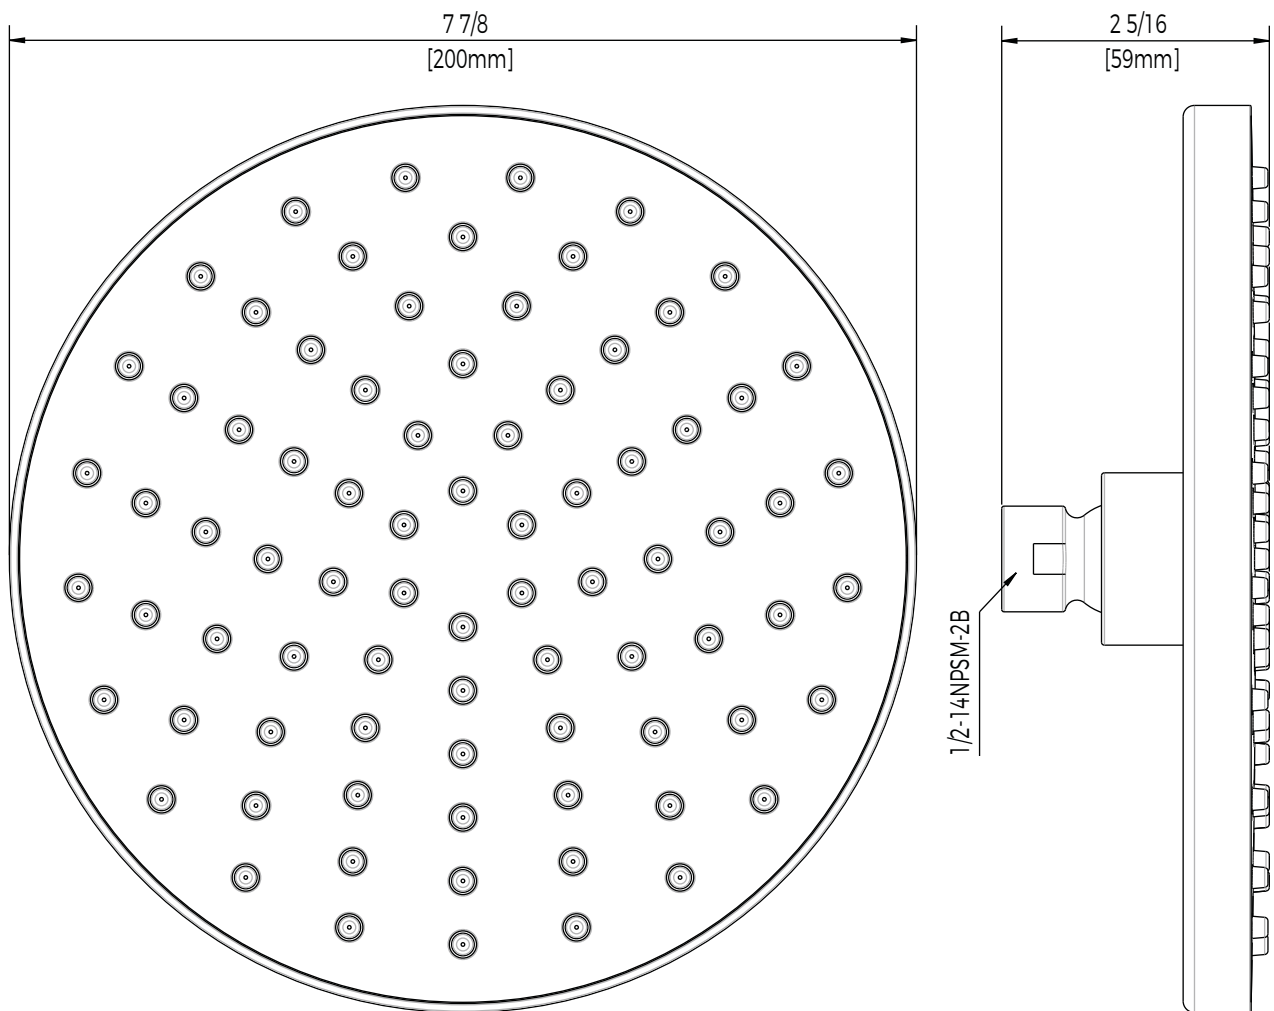

MISENO

MISENO COLLECTION

SINGLE FUNCTION SHOWERHEAD

Product Codes:

MNOSH425ECP (polished chrome)

MNOSH425EBN (pvd brushed nickel)