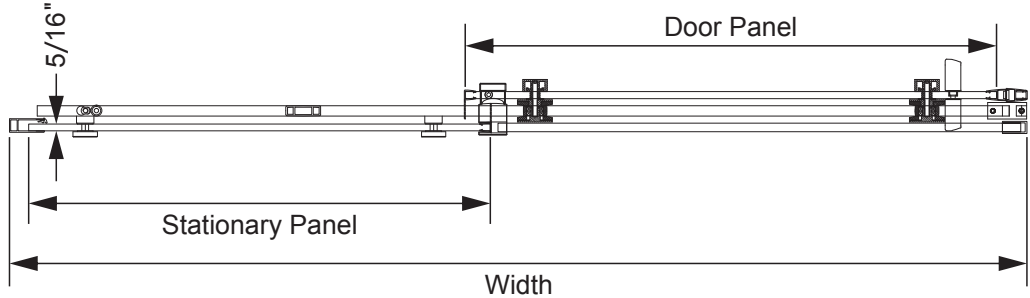

# SINGLE ROLLER DOOR

Model	Size	Height	Fits Width	Stationary Panel	Door Panel	Entry Size
MSDC7448DR-SV	48"Wx74"H	74"	43 1/4"-47 1/4"	20 3/4"	24"	16 3/4"-19"
MSDC7448DR-SN	48"Wx74"H	74"	43 1/4"-47 1/4"	20 3/4"	24"	16 3/4"-19"
MSDC7460DR-SV	60"Wx74"H	74"	55 1/4"-59 1/4"	26 3/4"	30"	22 3/4"-25"
MSDC7460DR-SN	60"Wx74"H	74"	55 1/4"-59 1/4"	26 3/4"	30"	22 3/4"-25"