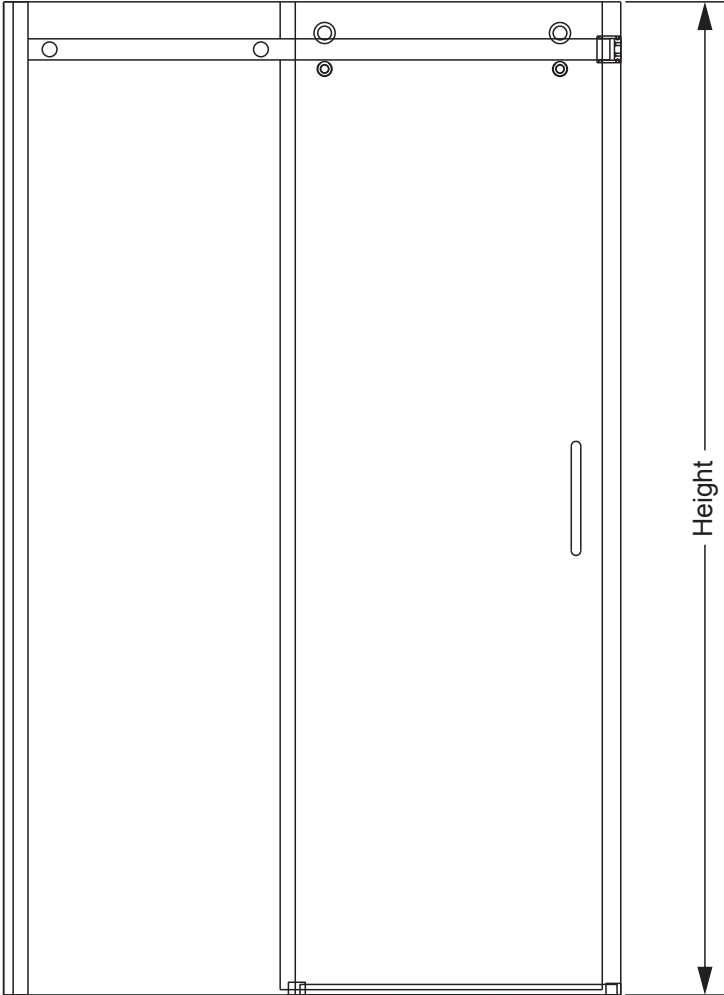

# SINGLE ROLLER DOOR

Model	Size	Height	Fits Width	Stationary Panel	Door Panel	Entry Size
MSDC7448DR-SV	48"Wx74"H	74"	43 1/4"-47 1/4"	20 3/4"	24"	16 3/4"-19"
MSDC7448DR-SN	48"Wx74"H	74"	43 1/4"-47 1/4"	20 3/4"	24"	16 3/4"-19"
MSDC7460DR-SV	60"Wx74"H	74"	55 1/4"-59 1/4"	26 3/4"	30"	22 3/4"-25"
MSDC7460DR-SN	60"Wx74"H	74"	55 1/4"-59 1/4"	26 3/4"	30"	22 3/4"-25"