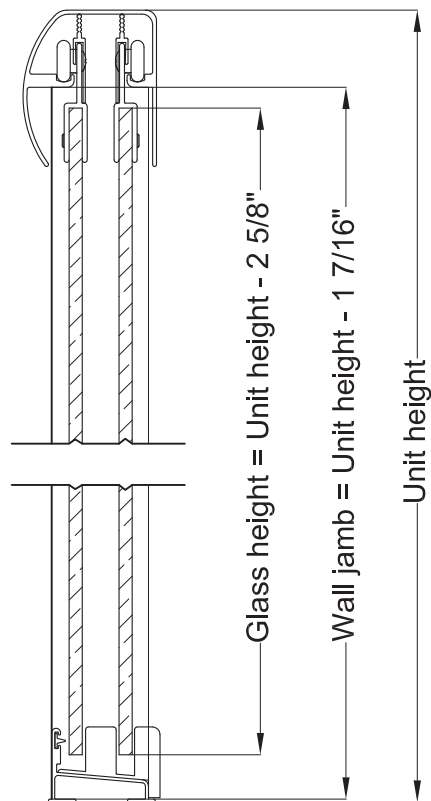

# SUAVE BY-PASS DOORS

Model	Size	Top Track	Bottom Track	Wall Jamb	TOWEL Bar	Glass	Min. to Max. Entry size	
SHOWER TUB	MSDS6060Q	56~60"Wx60"H	60"	59 7/8"	58 9/16"	24"	33 1/4"x57 3/8"	21 1/4"-25 1/4"W x 56"H
SHOWER DOOR	MSDS4672Q	42~46"Wx72"H	46"	45 7/8"	70 9/16"	16"	26 1/4"x69 7/16"	14 1/4"-18 1/4"W x 68"H
	MSDS4872Q	44~48"Wx72"H	48"	47 7/8"	70 9/16"	16"	27 5/16"x69 7/16"	15 1/4"-19 1/4"W x 68"H
	MSDS5872Q	54~58"Wx72"H	58"	57 7/8"	70 9/16"	24"	32 5/16"x69 7/16"	20 1/4"-24 1/4"W x 68"H
	MSDS6072Q	56~60"Wx72"H	60"	59 7/8"	70 9/16"	24"	33 1/4"x69 7/16"	21 1/4"-25 1/4"W x 68"H