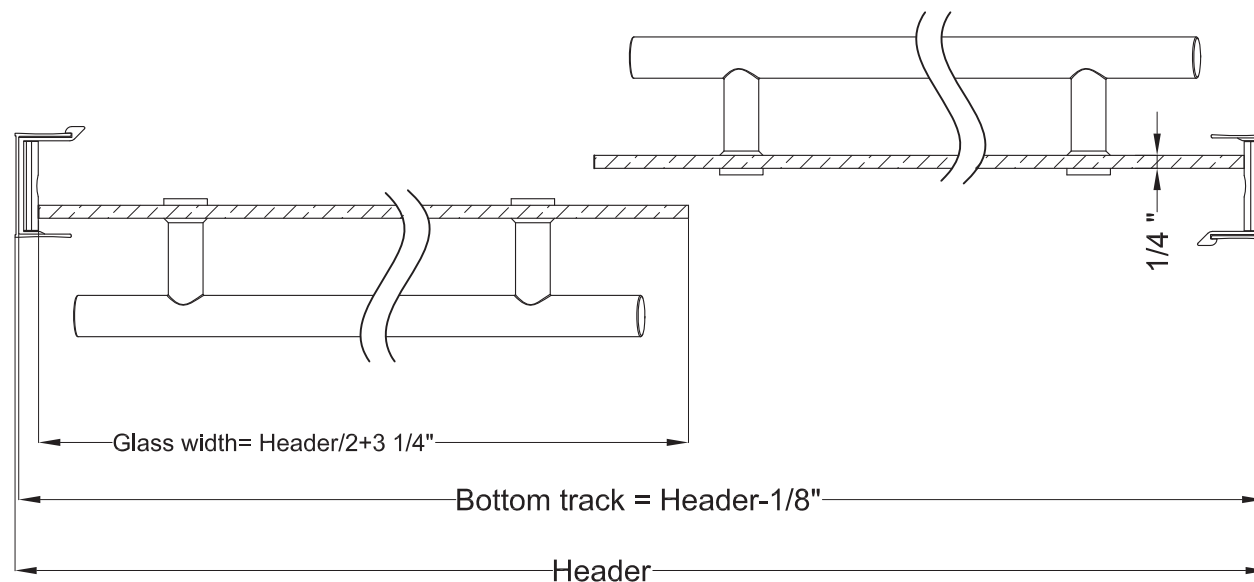

# SUAVE BY-PASS DOORS

Model	Size	Top Track	Bottom Track	Wall Jamb	TOWEL Bar	Glass	Min. to Max. Entry size	
SHOWER TUB	MSDS6060Q	56~60"Wx60"H	60"	59 7/8"	58 9/16"	24"	33 1/4"x57 3/8"	21 1/4"-25 1/4"W x 56"H
SHOWER DOOR	MSDS4672Q	42~46"Wx72"H	46"	45 7/8"	70 9/16"	16"	26 1/4"x69 7/16"	14 1/4"-18 1/4"W x 68"H
	MSDS4872Q	44~48"Wx72"H	48"	47 7/8"	70 9/16"	16"	27 5/16"x69 7/16"	15 1/4"-19 1/4"W x 68"H
	MSDS5872Q	54~58"Wx72"H	58"	57 7/8"	70 9/16"	24"	32 5/16"x69 7/16"	20 1/4"-24 1/4"W x 68"H
	MSDS6072Q	56~60"Wx72"H	60"	59 7/8"	70 9/16"	24"	33 1/4"x69 7/16"	21 1/4"-25 1/4"W x 68"H