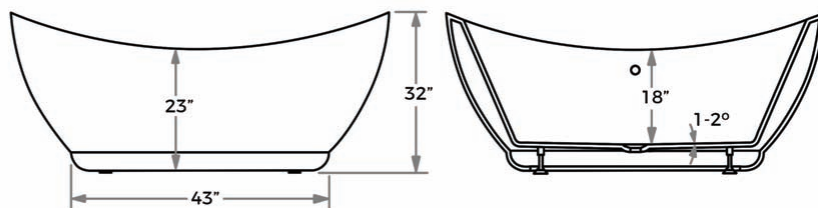

MISENO
— TAKE ME HOME —

MT6831 FSO

68"x 32" Acrylic Free Standing Oval Arched Soaking Bathtub

Available Finishes

WHITE
(MT6831 FSO)

Features

- 66 gallon capacity
- Cast from high-gloss acrylic
- Integrated leveling legs
- Chrome overflow trim
- Chrome finish brass pop-up drain
- Two year limited warranty

Specifications

- Overall Length: 67-1/2"
- Overall Width: 32"
- Overall Height: 32"
- Water depth (to overflow): 16"
- Material: Cast acrylic
- Warranty: 2 years
- Maximum capacity: 66 gallons
- Drain location: Reversible

TOP VIEW

DIMENSIONS & MEASUREMENTS

Installation Notes

- All dimensions and specifications are nominal and may vary +/- 1/2". Use actual products for accuracy in critical situations.

- Tub will not support rim-mounted faucets and drilling faucet holes in tub will void warranty.