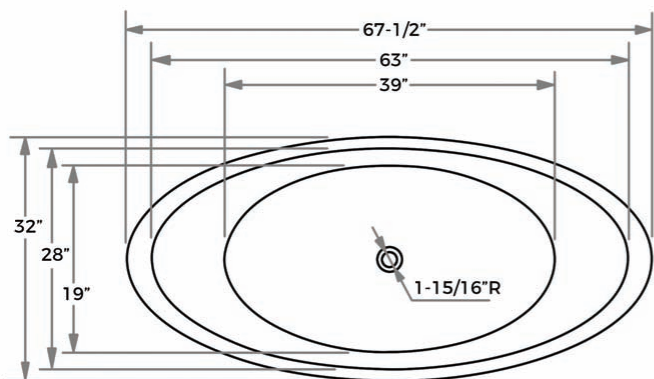

MISENO
— TAKE ME HOME —

MT6831 FSO

68"x 32" Acrylic Free Standing Oval Arched Soaking Bathtub

Available Finishes

WHITE
(MT6831 FSO)

Features

- 66 gallon capacity
- Cast from high-gloss acrylic
- Integrated leveling legs
- Chrome overflow trim
- Chrome finish brass pop-up drain
- Two year limited warranty

Specifications

- Overall Length: 67-1/2"
- Overall Width: 32"
- Overall Height: 32"
- Water depth (to overflow): 16"
- Material: Cast acrylic
- Warranty: 2 years
- Maximum capacity: 66 gallons
- Drain location: Reversible

TOP VIEW

DIMENSIONS & MEASUREMENTS

Installation Notes

- All dimensions and specifications are nominal and may vary +/- 1/2". Use actual products for accuracy in critical situations.

- Tub will not support rim-mounted faucets and drilling faucet holes in tub will void warranty.