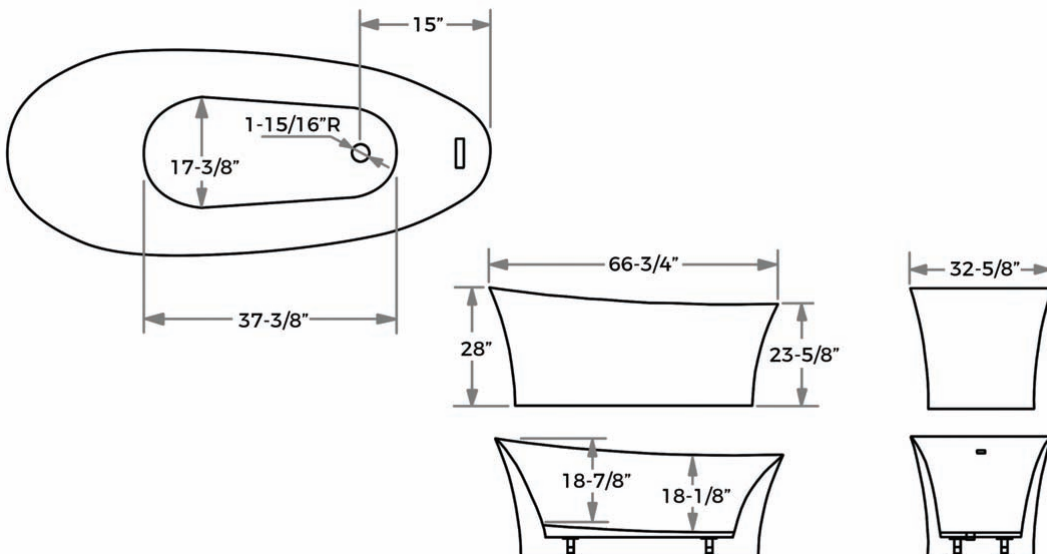

MISENO
— TAKE ME HOME —

MT6733FSO

67"x 33" Acrylic Free Standing Slipper-style Soaking Bathtub

Available Finishes

WHITE
(MT6733FSO)

Features

- 43 gallon capacity
- Cast from high-gloss acrylic
- Integrated leveling legs
- Chrome overflow trim
- Chrome finish brass pop-up drain
- Two year limited warranty

Specifications

- Overall Length: 66-3/4"
- Overall Width: 32-5/8"
- Overall Height: 28"
- Water depth (to overflow): 14-1/4"
- Material: Cast acrylic
- Warranty: 2 years
- Maximum capacity: 43 gallons
- Drain location: Reversible

TOP VIEW

DIMENSIONS & MEASUREMENTS

Installation Notes

- All dimensions and specifications are nominal and may vary +/- 1/2". Use actual products for accuracy in critical situations.

- Tub will not support rim-mounted faucets and drilling faucet holes in tub will void warranty.