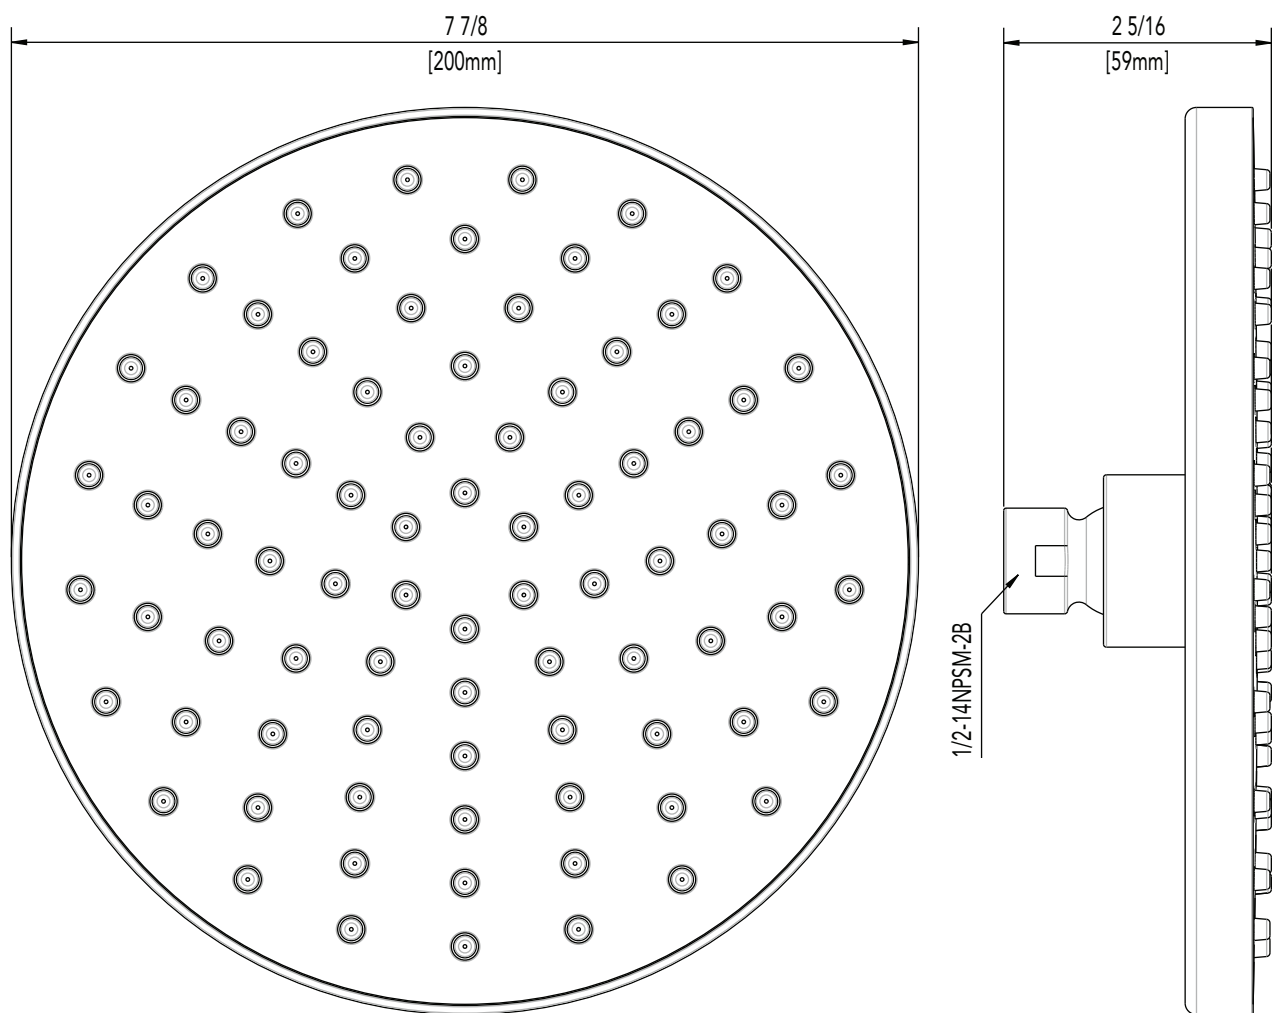

MISENO

MISENO COLLECTION

SINGLE FUNCTION SHOWERHEAD

Product Codes:

MNOSH425CP (polished chrome)

MNOSH425BN (brushed nickel)