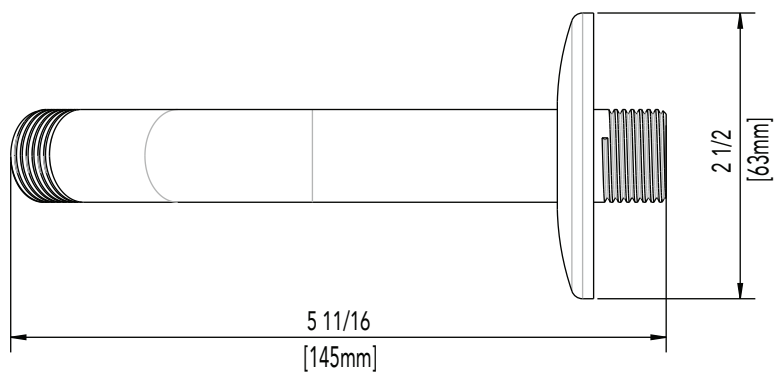

MISENO

MISENO COLLECTION

SINGLE FUNCTION SHOWERHEAD

Product Codes:

MNOSH425CP (polished chrome)

MNOSH425BN (brushed nickel)

- Single function showerhead (full spray)
- Max flow rate:2.0 GPM at 80 PSI
- Brass ball joint
- Easy clean rubber nozzles
- Easy installation
- Shower arm & flange sold separately
- Lifetime limited warranty
- Meets ANSI:A112.18.1
- cUPC/IAPMO listed