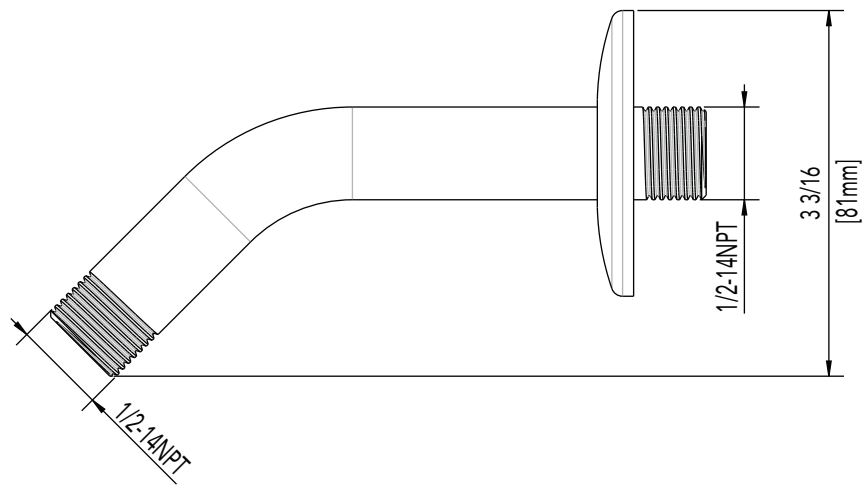

MISENO

MISENO COLLECTION

SINGLE FUNCTION SHOWERHEAD

Product Codes:

MNOSH425CP (polished chrome)

MNOSH425BN (brushed nickel)

- Single function showerhead (full spray)
- Max flow rate:2.0 GPM at 80 PSI
- Brass ball joint
- Easy clean rubber nozzles
- Easy installation
- Shower arm & flange sold separately
- Lifetime limited warranty
- Meets ANSI:A112.18.1
- cUPC/IAPMO listed