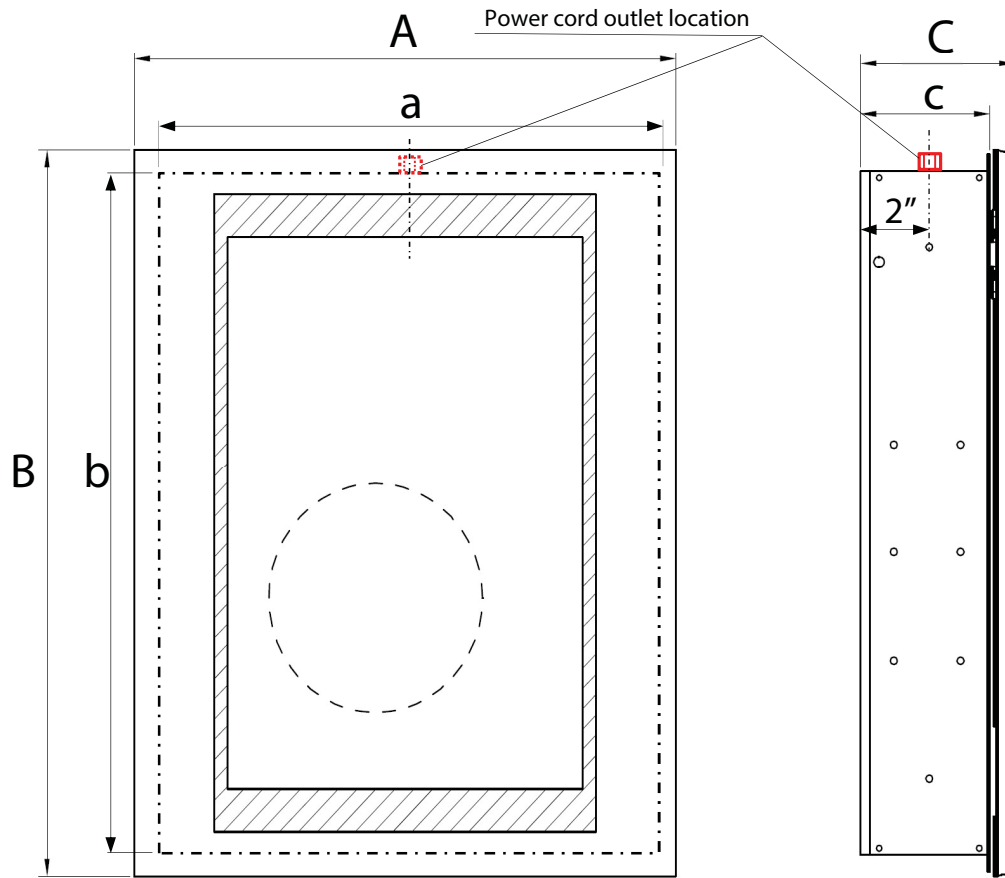

Model: MMCR1620LED-R, MMCR1620LED-L, MMCR2026LED-L, MMCR2026LED-R

FEATURES

- ☒ Recessed Mounting
- ☒ Energy Efficient and Long Lasting LED Lighting
- ☒ Aluminum Frame
- ☒ Double-side Mirror Door with Built-in 6" Dia. LED Lit Cosmetic Mirror
- ☒ 170° Soft-closing Hinges
- ☒ Two Adjustable Tempered Glass Shelves
- ☒ Rocker Switch
- ☒ 3-prong 120V Electrical Outlet
- ☒ Mirrored Interior

Model #	Overall Dimensions			Rough in Dimensions			Brightness (Lumen)	Power Consumption (Watt)
	A	B	C	a	b	c		
MMCR1620LED-L	16	20	4-1/2	15	19	4	1065	17
MMCR1620LED-R	16	20	4-1/2	15	19	4	1065	17
MMCR2026LED-L	20	26	4-1/2	19	25	4	1365	22
MMCR2026LED-R	20	26	4-1/2	19	25	4	1365	22