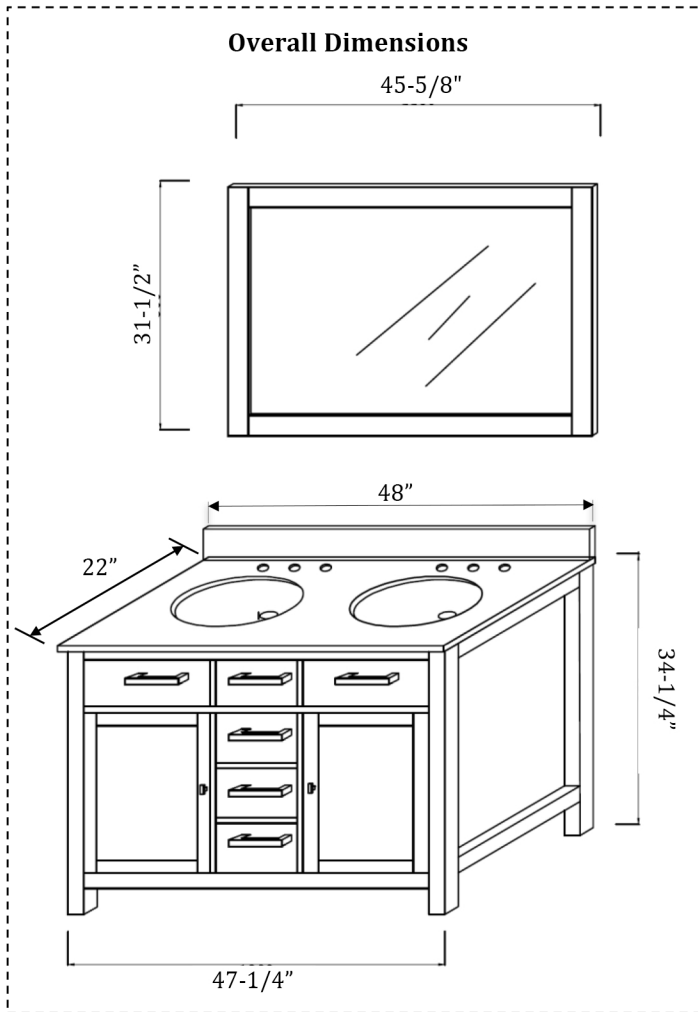

48" Vanity set

FEATURES

- Beautiful transitional styling and a practical floor standing design will complement any bathroom
- Solid wood construction that is engineered to prevent warping and made to last for years worry free.
- Optional matching mirror MMIN4632 with solid wood frame is an added touch that will bring elegance to the bathroom.
- Easy to clean grey veined Carrara marble countertop comes pre-assembled and a matching marble backsplash is also included.
- Pre-drilled holes in countertop for 8-in widespread faucet make installation quick and easy.
- Highly water-resistant, low volatile and organic environmentally friendly sealer.
- Generous storage (2-doors, 3-drawers), gives the space needed to keep the bathroom organized
- Concealed slides and hinges with soft-closing cabinet doors and drawers give this vanity luxury custom made qualities.
- Pre-assembled oval under-mount ceramic basin adds a dramatic, modern design element.
- Double basins for added flexibility and convenience.
- Designer brushed nickel pulls and knobs give the vanity a luxury design and great functionality.
- Adjustable shelf heights to accommodate different drainage and storage needs
- Backer board with pre-cut hole for easy installation and access to all plumbing needs.
- Does not include faucet, drain assembly, or P-trap

AVAILABLE COLOR/FINISH

White, Espresso

SET INCLUDES

Marble Backsplash, Main Cabinet, Marble Countertop, Under-mount Ceramic Basin

WEIGHT (NET)

Main Cabinet w/Countertop: 197 lb
Backsplash: 16 lb

MAJOR DIMENSIONS: