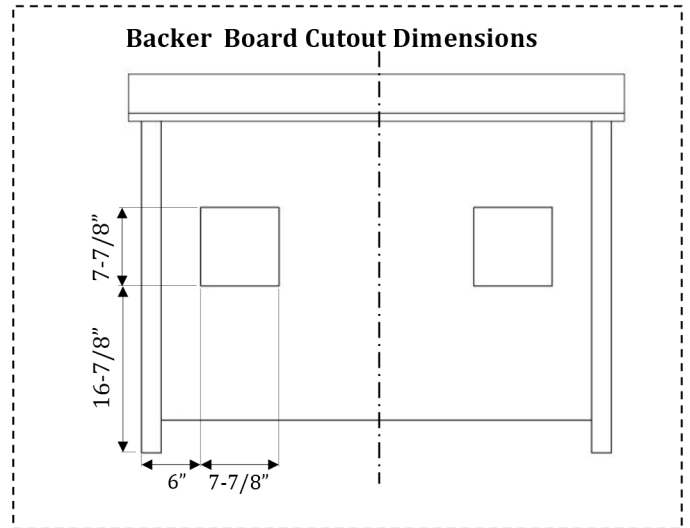

AVAILABLE COLOR/FINISH

White, Espresso

SET INCLUDES

Marble Backsplash, Main Cabinet, Marble Countertop, Under-mount Ceramic Basin

WEIGHT (NET)

Main Cabinet w/Countertop: 197 lb
Backsplash: 16 lb

MAJOR DIMENSIONS: