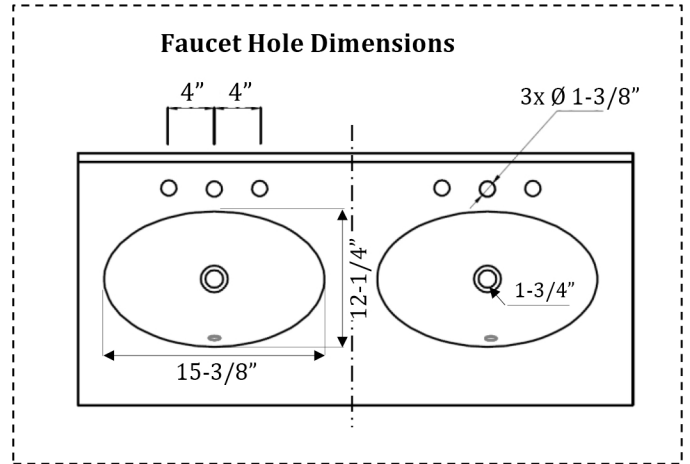

48" Vanity set

FEATURES

- Beautiful transitional styling and a practical floor standing design will complement any bathroom
- Solid wood construction that is engineered to prevent warping and made to last for years worry free.
- Optional matching mirror MMIN4632 with solid wood frame is an added touch that will bring elegance to the bathroom.
- Easy to clean grey veined Carrara marble countertop comes pre-assembled and a matching marble backsplash is also included.
- Pre-drilled holes in countertop for 8-in widespread faucet make installation quick and easy.
- Highly water-resistant, low volatile and organic environmentally friendly sealer.
- Generous storage (2-doors, 3-drawers), gives the space needed to keep the bathroom organized
- Concealed slides and hinges with soft-closing cabinet doors and drawers give this vanity luxury custom made qualities.
- Pre-assembled oval under-mount ceramic basin adds a dramatic, modern design element.
- Double basins for added flexibility and convenience.
- Designer brushed nickel pulls and knobs give the vanity a luxury design and great functionality.
- Adjustable shelf heights to accommodate different drainage and storage needs
- Backer board with pre-cut hole for easy installation and access to all plumbing needs.
- Does not include faucet, drain assembly, or P-trap

AVAILABLE COLOR/FINISH

White, Espresso

SET INCLUDES

Marble Backsplash, Main Cabinet, Marble Countertop, Under-mount Ceramic Basin

WEIGHT (NET)

Main Cabinet w/Countertop: 197 lb
Backsplash: 16 lb

MAJOR DIMENSIONS: