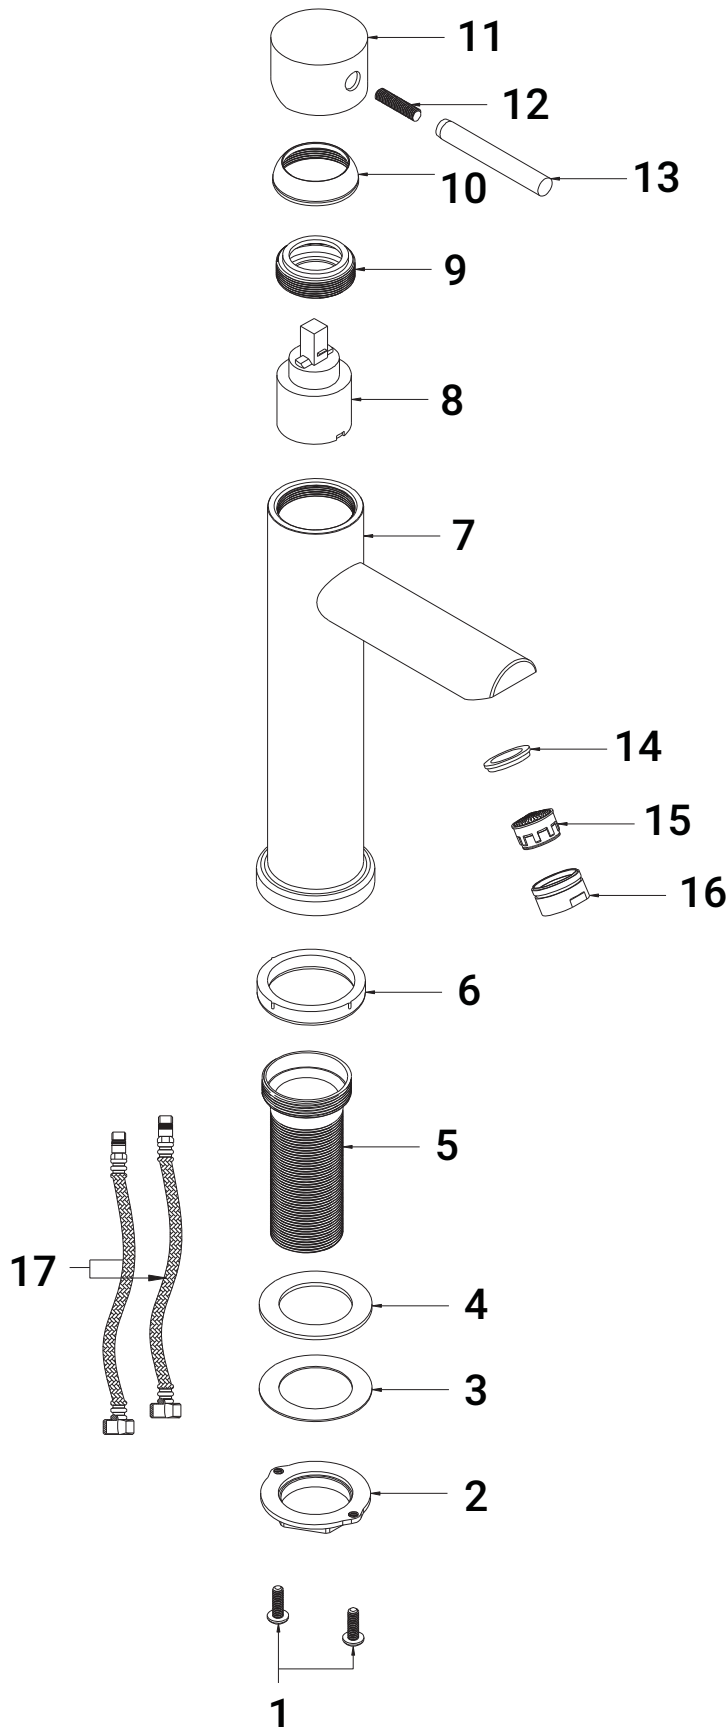

Parts Breakdown

Number	Name
1.	M5 Round Head Screws
2.	Locknut
3.	Stainless Steel Gasket
4.	Rubber Gasket
5.	Threaded Tailpiece
6.	Bottom Gasket
7.	Faucet Body
8.	Cartridge
9.	Locking Nut
10.	Cartridge Cover
11.	Handle Knob
12.	M6 Screw
13.	Handle Bar
14.	Gasket
15.	Aerator
16.	Aerator Holder
17.	Hose