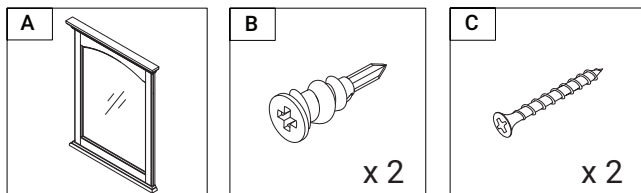

MORGANA

by MISENO

MM-C24-AG
MM-C24-AW
MM-C24-BW
MM-C24-WH

MIRROR

Toll Free Customer Assistance

Monday-Friday, 7:00a.m. To 5:00p.m., PST

1-855-480-2915 for U.S. and Canadian Customers

PARTS LIST