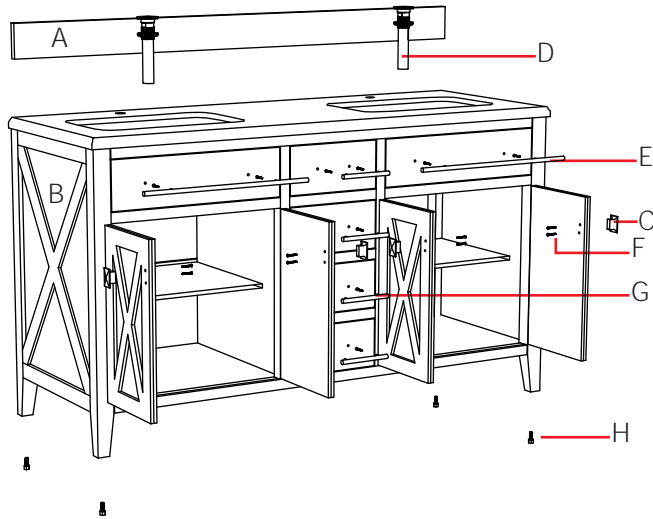

Installation Instructions

Notes: We recommend that you rough-in the drain and water lines after receiving the unit.
 The vanity should be installed by a professional plumber.
 Drainer pipe and trap are not included.
 If you experience any difficulties with this product, do not return to the point of purchase. Please contact MISENO directly at infoservice@miseno.com, and we will help resolve your issue.

Part List	A(back splash)	B(cabinet)	C(handle)	D(pop-up)	E(handle)	F(handle)	G(screw)	H(adjust screw)
Photo								
Qty	1	1	4	2	2	4	20	4

Step 2

Step 3

Step 1

Step 4