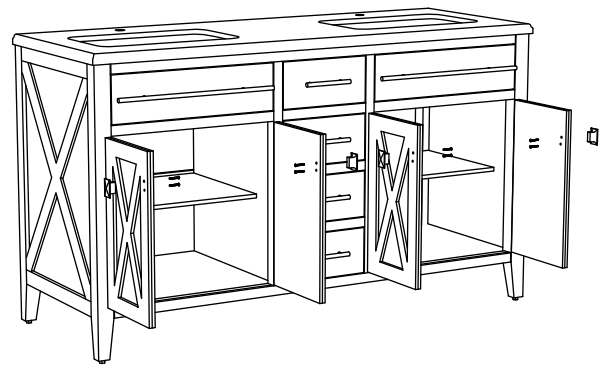

Installation Instructions

Notes: We recommend that you rough-in the drain and water lines after receiving the unit.
 The vanity should be installed by a professional plumber.
 Drainer pipe and trap are not included.
 If you experience any difficulties with this product, do not return to the point of purchase. Please contact MISENO directly at infoservice@miseno.com, and we will help resolve your issue.

Part List	A(back splash)	B(cabinet)	C(handle)	D(pop-up)	E(handle)	F(handle)	G(screw)	H(adjust screw)
Photo								
Qty	1	1	4	2	2	4	20	4

Step 2

Step 3

Step 1

Step 4