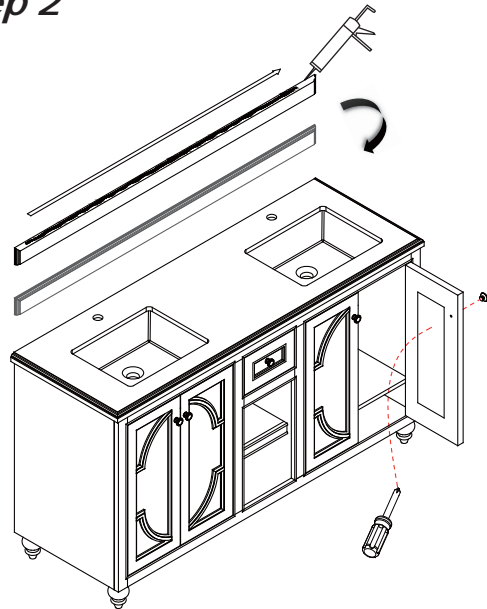

Installation Instructions

Notes: We recommend that you rough-in the drain and water lines after receiving the unit.
The vanity should be installed by a professional plumber.
Drainer pipe and trap are not included.
If you experience any difficulties with this product, do not return to the point of purchase. Please contact MISENO directly at infoservice@miseno.com. And we will help resolve your issue.

	A (cabinet)	B (back splash)	C (screw)	D (handle)	E (Foot)
Part List	 x1	 x1	 x5	 x5	 x5
Tools required	 screwdriver(cross)	 silicone	 level	 tape measure	

Step 1

Step 2

Step 3

Step 4