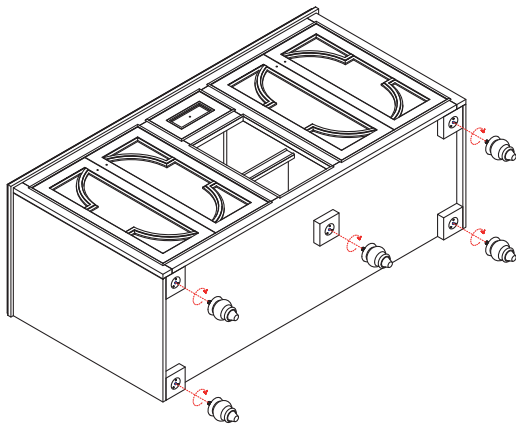

Installation Instructions

Notes: We recommend that you rough-in the drain and water lines after receiving the unit.
The vanity should be installed by a professional plumber.
Drainer pipe and trap are not included.
If you experience any difficulties with this product, do not return to the point of purchase. Please contact MISENO directly at infoservice@miseno.com. And we will help resolve your issue.

	A (cabinet)	B (back splash)	C (screw)	D (handle)	E (Foot)
Part List	 x1	 x1	 x5	 x5	 x5
Tools required	 screwdriver(cross)	 silicone	 level	 tape measure	

Step 1