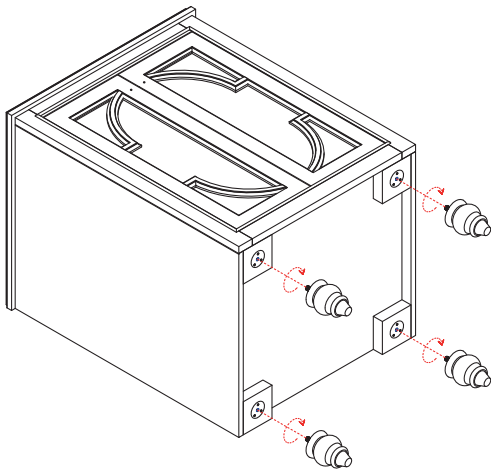

Installation Instructions

Notes: We recommend that you rough-in the drain and water lines after receiving the unit.
The vanity should be installed by a professional plumber.
Drainer pipe and trap are not included.
If you experience any difficulties with this product, do not return to the point of purchase. Please contact MISENO directly at infoservice@miseno.com. And we will help resolve your issue.

	A (cabinet)	B (back splash)	C (screw)	D (handle)	E (foot)
Part List					
	x1	x1	x2	x2	x4

Tools required				
	screwdriver(cross)	silicone	level	tape measure

Step 1