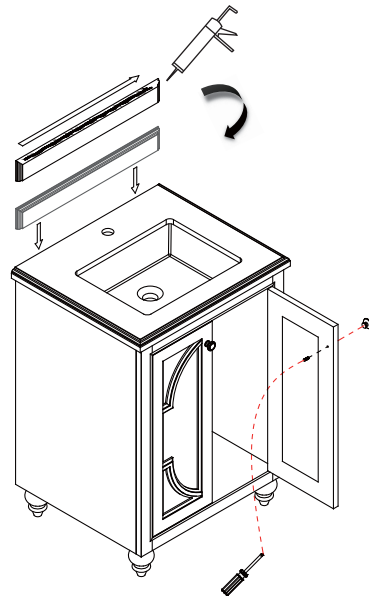

Installation Instructions

Notes: We recommend that you rough-in the drain and water lines after receiving the unit.
The vanity should be installed by a professional plumber.
Drainer pipe and trap are not included.
If you experience any difficulties with this product, do not return to the point of purchase. Please contact MISENO directly at infoservice@miseno.com. And we will help resolve your issue.

	A (cabinet)	B (back splash)	C (screw)	D (handle)	E (foot)
Part List					
	x1	x1	x2	x2	x4

Tools required				
	screwdriver(cross)	silicone	level	tape measure

Step 1

Step 2

Step 3

Step 4