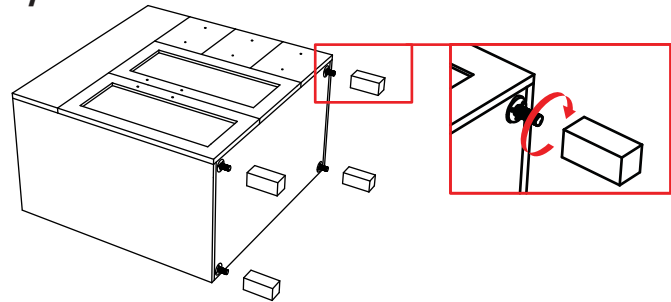

Installation Instructions

Notes: We recommend that you rough-in the drain and water lines after receiving the unit.
 The vanity should be installed by a professional plumber.
 Drainer pipe and trap are not included.
 If you experience any difficulties with this product, do not return to the point of purchase. Please contact MISENO directly at infoservice@miseno.com, and we will help resolve your issue.

Part List	A(cabinet basin)	B(cabinet)	C(mirror)	D (pop-up)	E(plastic expansion)	E1(screw)	F(screw)	G(handle)	H(screw)	I(adjust leg)
Photo										
Qty	1	1	1	1	2	2	10	5	4	4

Step 2

Step 3

Step 1

Step 4

Step 5