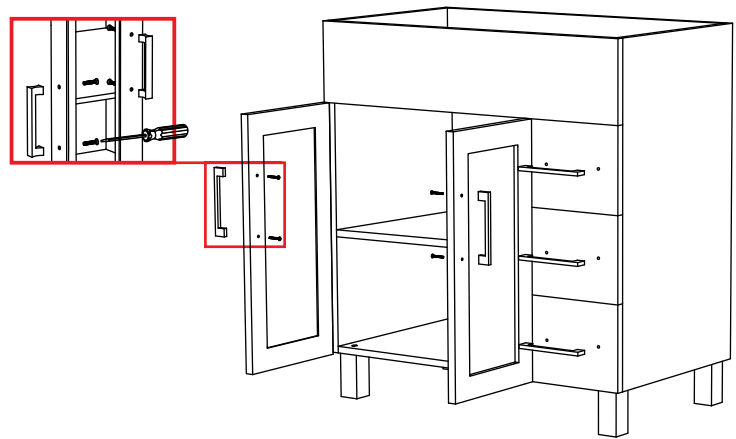

Installation Instructions

Notes: We recommend that you rough-in the drain and water lines after receiving the unit.
 The vanity should be installed by a professional plumber.
 Drainer pipe and trap are not included.
 If you experience any difficulties with this product, do not return to the point of purchase. Please contact MISENO directly at infoservice@miseno.com, and we will help resolve your issue.

Part List	A(cabinet basin)	B(cabinet)	C(mirror)	D (pop-up)	E(plastic expansion)	E1(screw)	F(screw)	G(handle)	H(screw)	I(adjust leg)
Photo										
Qty	1	1	1	1	2	2	10	5	4	4

Step 2

Step 3

Step 1

Step 4

Step 5