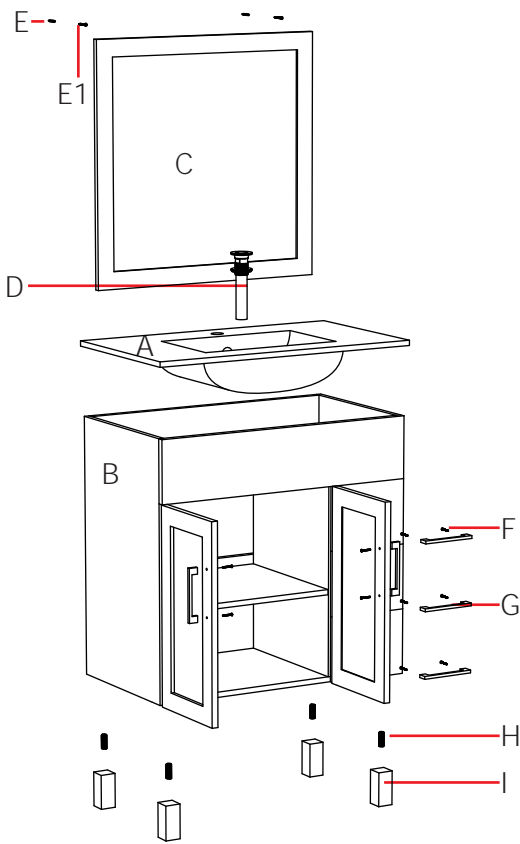

Installation Instructions

Notes: We recommend that you rough-in the drain and water lines after receiving the unit.
 The vanity should be installed by a professional plumber.
 Drainer pipe and trap are not included.
 If you experience any difficulties with this product, do not return to the point of purchase. Please contact MISENO directly at infoservice@miseno.com, and we will help resolve your issue.

Part List	A(cabinet basin)	B(cabinet)	C(mirror)	D (pop-up)	E(plastic expansion)	E1(screw)	F(screw)	G(handle)	H(screw)	I(adjust leg)
Photo										
Qty	1	1	1	1	2	2	10	5	4	4

Step 2

Step 3

Step 1

Step 4

Step 5