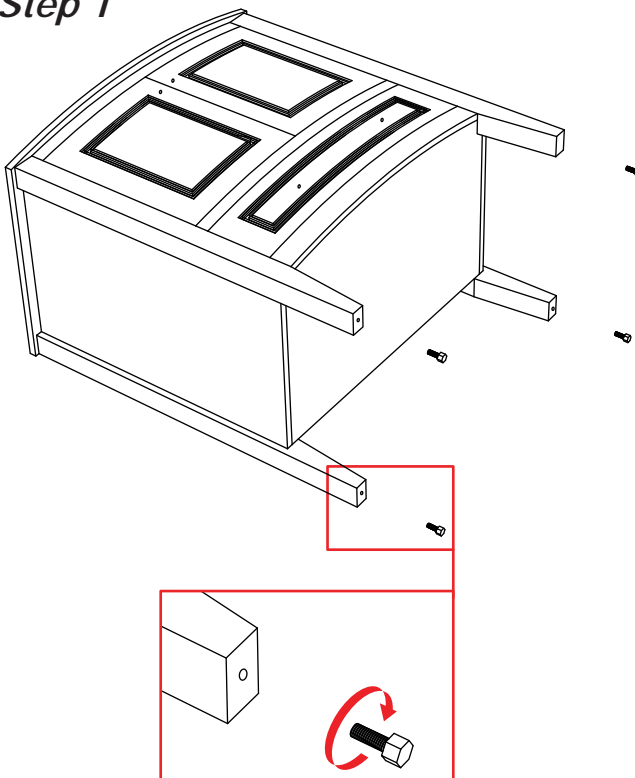

Installation Instructions

Notes: We recommend that you rough-in the drain and water lines after receiving the unit.
The vanity should be installed by a professional plumber.
Drainer pipe and trap are not included.
If you experience any difficulties with this product, do not return to the point of purchase. Please contact MISENO directly at infoservice@miseno.com, and we will help resolve your issue.

Part List	A (cabinet)	B (back splash)	C (pop-up)	D (screw)	E (handle)	F (adjust screw)
Photo						
Qty	1	1	1	4	4	4

Step 2

Step 1

Step 3