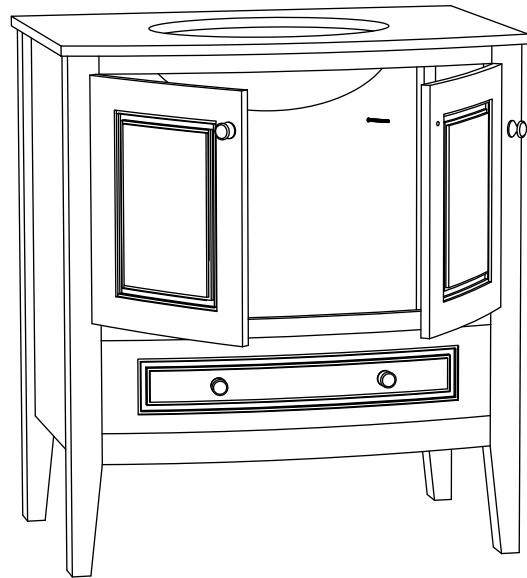

Installation Instructions

Notes: We recommend that you rough-in the drain and water lines after receiving the unit.
The vanity should be installed by a professional plumber.
Drainer pipe and trap are not included.
If you experience any difficulties with this product, do not return to the point of purchase. Please contact MISENO directly at infoservice@miseno.com, and we will help resolve your issue.

Part List	A (cabinet)	B (back splash)	C (pop-up)	D (screw)	E (handle)	F (adjust screw)
Photo						
Qty	1	1	1	4	4	4

Step 2

Step 1

Step 3