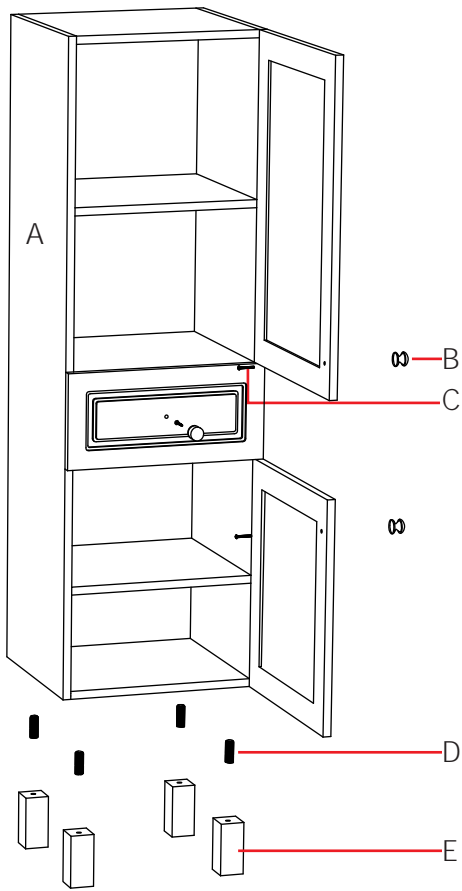

Installation Instructions

Notes: We recommend that you rough-in the drain and water lines after receiving the unit.
 The vanity should be installed by a professional plumber.
 Drainer pipe and trap are not included.
 If you experience any difficulties with this product, do not return to the point of purchase. Please contact MISENO directly at infoservice@miseno.com, and we will help resolve your issue.

Part List	A (cabinet)	B (handle)	C (screw)	D (screw)	E (adjust leg)
Photo					
Qty	1	3	3	4	4

Step 1

Step 2

Step 3