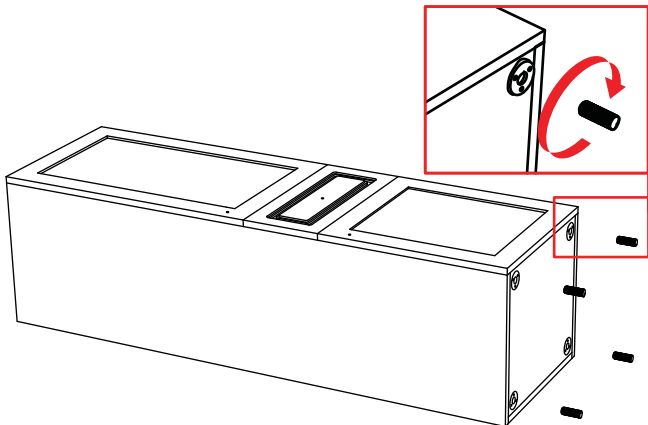

Installation Instructions

Notes: We recommend that you rough-in the drain and water lines after receiving the unit.
 The vanity should be installed by a professional plumber.
 Drainer pipe and trap are not included.
 If you experience any difficulties with this product, do not return to the point of purchase. Please contact MISENO directly at infoservice@miseno.com, and we will help resolve your issue.

Part List	A (cabinet)	B (handle)	C (screw)	D (screw)	E (adjust leg)
Photo					
Qty	1	3	3	4	4

Step 1

Step 2

Step 3