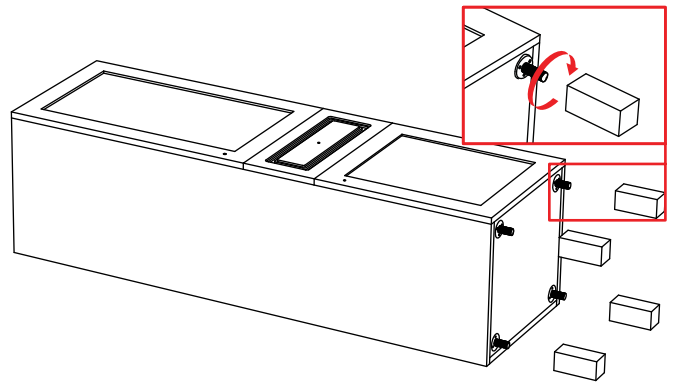

Installation Instructions

Notes: We recommend that you rough-in the drain and water lines after receiving the unit.
 The vanity should be installed by a professional plumber.
 Drainer pipe and trap are not included.
 If you experience any difficulties with this product, do not return to the point of purchase. Please contact MISENO directly at infoservice@miseno.com, and we will help resolve your issue.

Part List	A (cabinet)	B (handle)	C (screw)	D (screw)	E (adjust leg)
Photo					
Qty	1	3	3	4	4

Step 1

Step 2

Step 3