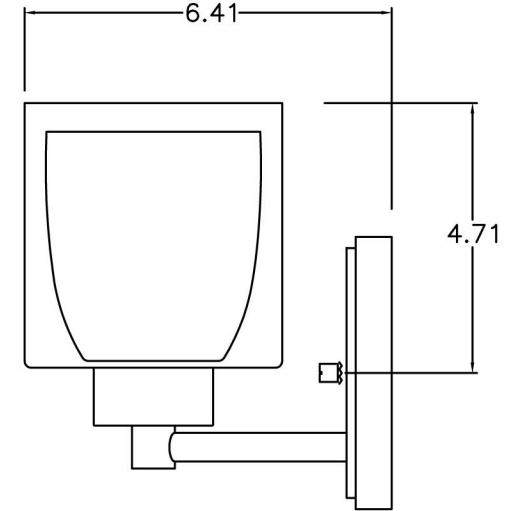

MISENO

SBU145056 CH
MATERIAL- STEEL
FINISH- POLISHED CHROME
GLASS- ETCHED OPAL, CLEAR OUTER SHADE
SOCKET- (3) E12 (CANDELABRA) BASE
BULB- 60W B OR G TYPE

SBU145056 NI
MATERIAL- STEEL
FINISH- BRUSHED NICKEL
GLASS- ETCHED OPAL, CLEAR OUTER SHADE
SOCKET- (3) E12 (CANDELABRA) BASE
BULB- 60W B OR G TYPE

SBU145056 OZ
MATERIAL- STEEL
FINISH- OLDE BRONZE
GLASS- ETCHED UMBER, CLEAR OUTER SHADE
SOCKET- (3) E12 (CANDELABRA) BASE
BULB- 60W B OR G TYPE