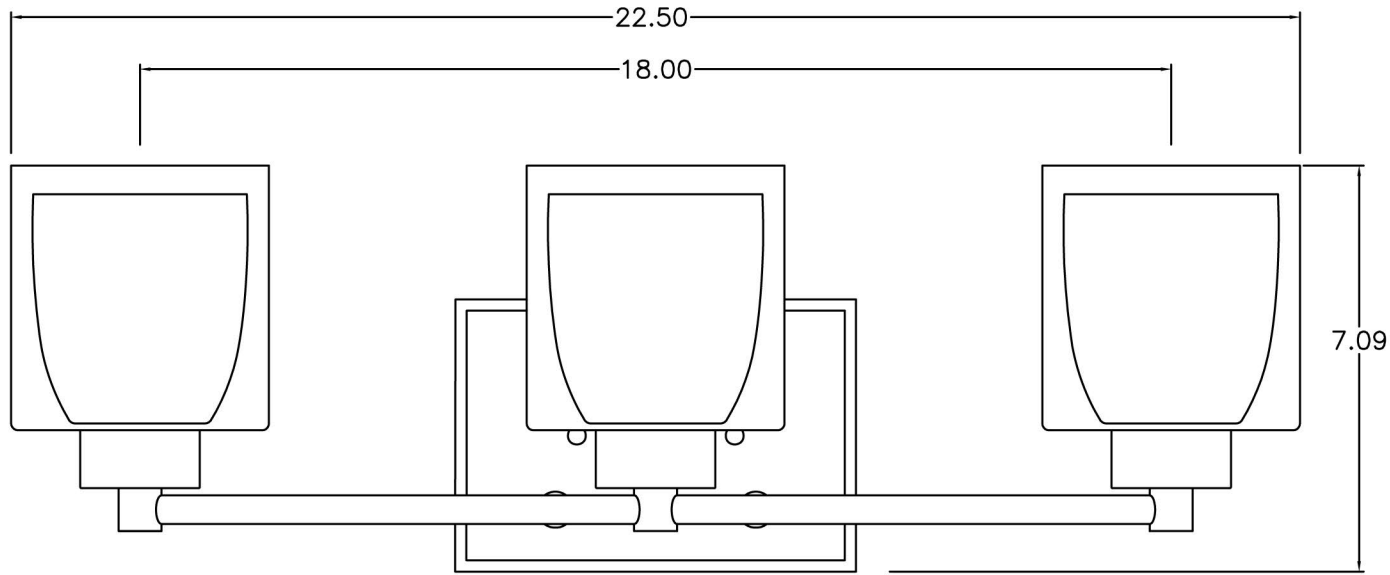

MISENO

SBU145056 CH
MATERIAL- STEEL
FINISH- POLISHED CHROME
GLASS- ETCHED OPAL, CLEAR OUTER SHADE
SOCKET- (3) E12 (CANDELABRA) BASE
BULB- 60W B OR G TYPE

SBU145056 NI
MATERIAL- STEEL
FINISH- BRUSHED NICKEL
GLASS- ETCHED OPAL, CLEAR OUTER SHADE
SOCKET- (3) E12 (CANDELABRA) BASE
BULB- 60W B OR G TYPE

SBU145056 OZ
MATERIAL- STEEL
FINISH- OLDE BRONZE
GLASS- ETCHED UMBER, CLEAR OUTER SHADE
SOCKET- (3) E12 (CANDELABRA) BASE
BULB- 60W B OR G TYPE