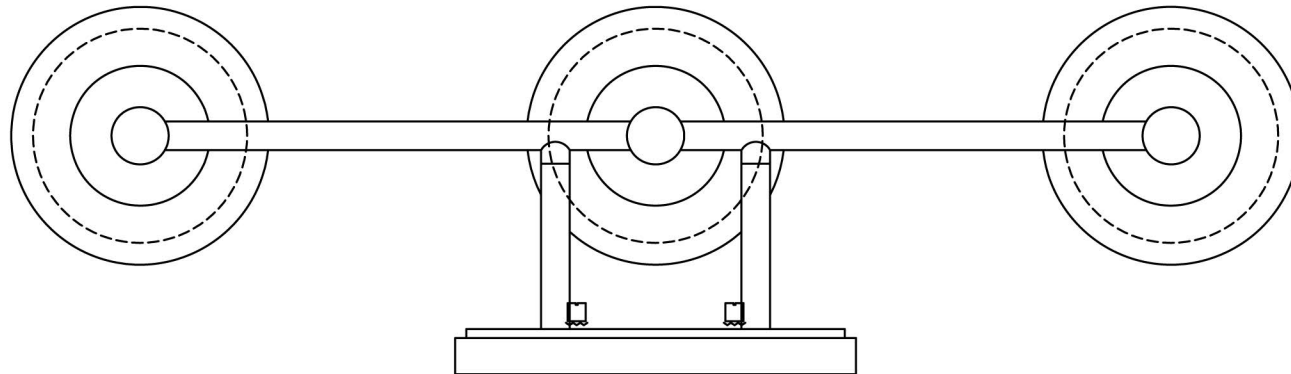

MISENO

SBU145056 CH
MATERIAL- STEEL
FINISH- POLISHED CHROME
GLASS- ETCHED OPAL, CLEAR OUTER SHADE
SOCKET- (3) E12 (CANDELABRA) BASE
BULB- 60W B OR G TYPE

SBU145056 NI
MATERIAL- STEEL
FINISH- BRUSHED NICKEL
GLASS- ETCHED OPAL, CLEAR OUTER SHADE
SOCKET- (3) E12 (CANDELABRA) BASE
BULB- 60W B OR G TYPE

SBU145056 OZ
MATERIAL- STEEL
FINISH- OLDE BRONZE
GLASS- ETCHED UMBER, CLEAR OUTER SHADE
SOCKET- (3) E12 (CANDELABRA) BASE
BULB- 60W B OR G TYPE