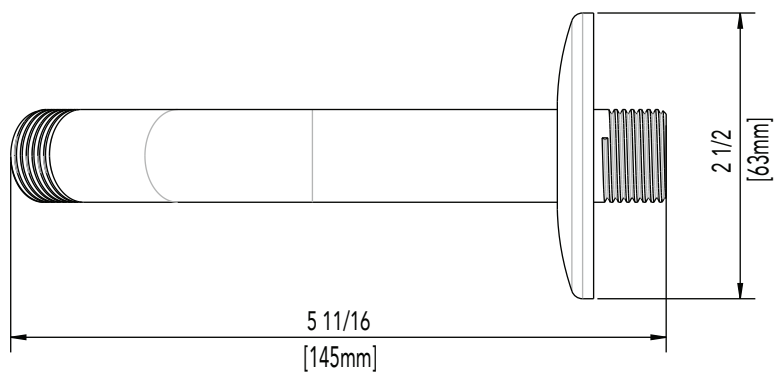

MISENO

MISENO COLLECTION

SHOWER ARM

Product Codes:

MNOSA225CP (polished chrome)

MNOSA225BN (brushed nickel)

MNOSA225ORB (oil rubbed bronze)