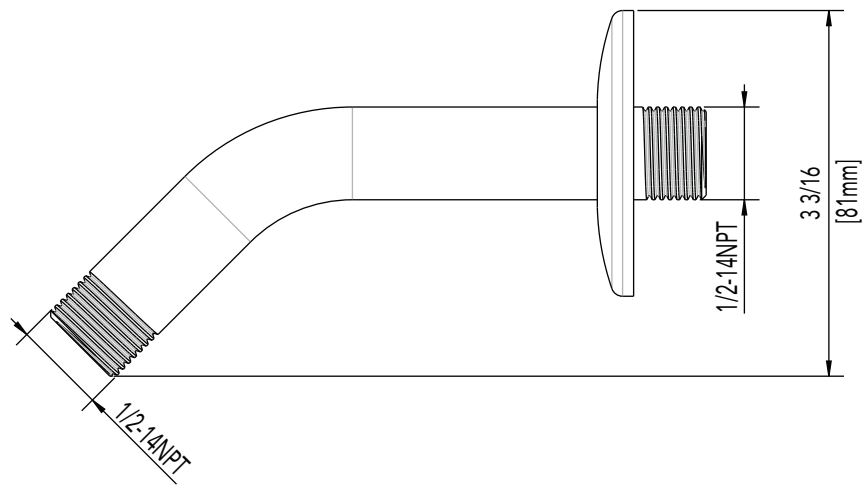

MISENO

MISENO COLLECTION

SHOWER ARM

Product Codes:

MNOSA225CP (polished chrome)

MNOSA225BN (brushed nickel)

MNOSA225ORB (oil rubbed bronze)