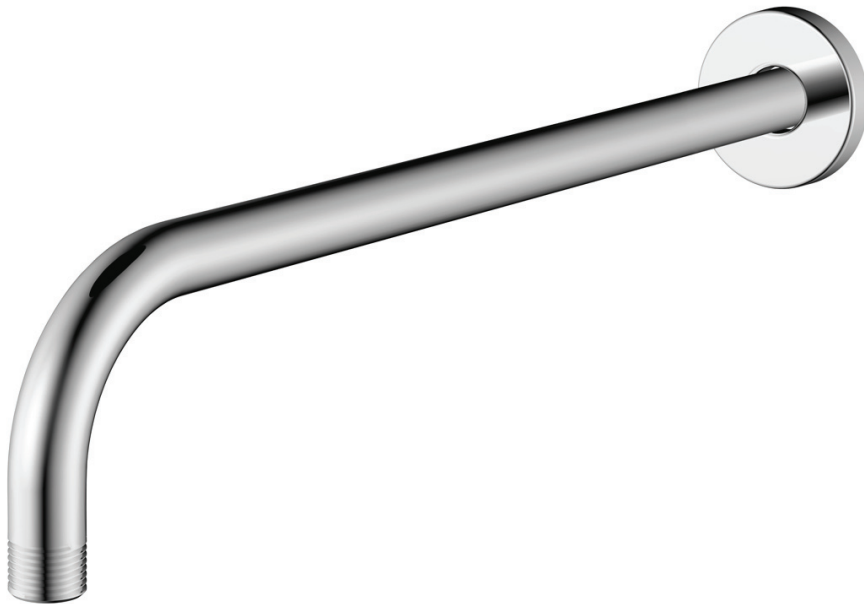

### SHOWER ARM

Product Codes:

MNOSA216CP (polished chrome)

MNOSA216BN (brushed nickel)

MNOSA216ORB (oil rubbed bronze)

- Brass shower arm & flange
- Easy installation
- Lifetime limited warranty
- Meets ANSI:A112.18.1
- cUPC/IAPMO listed