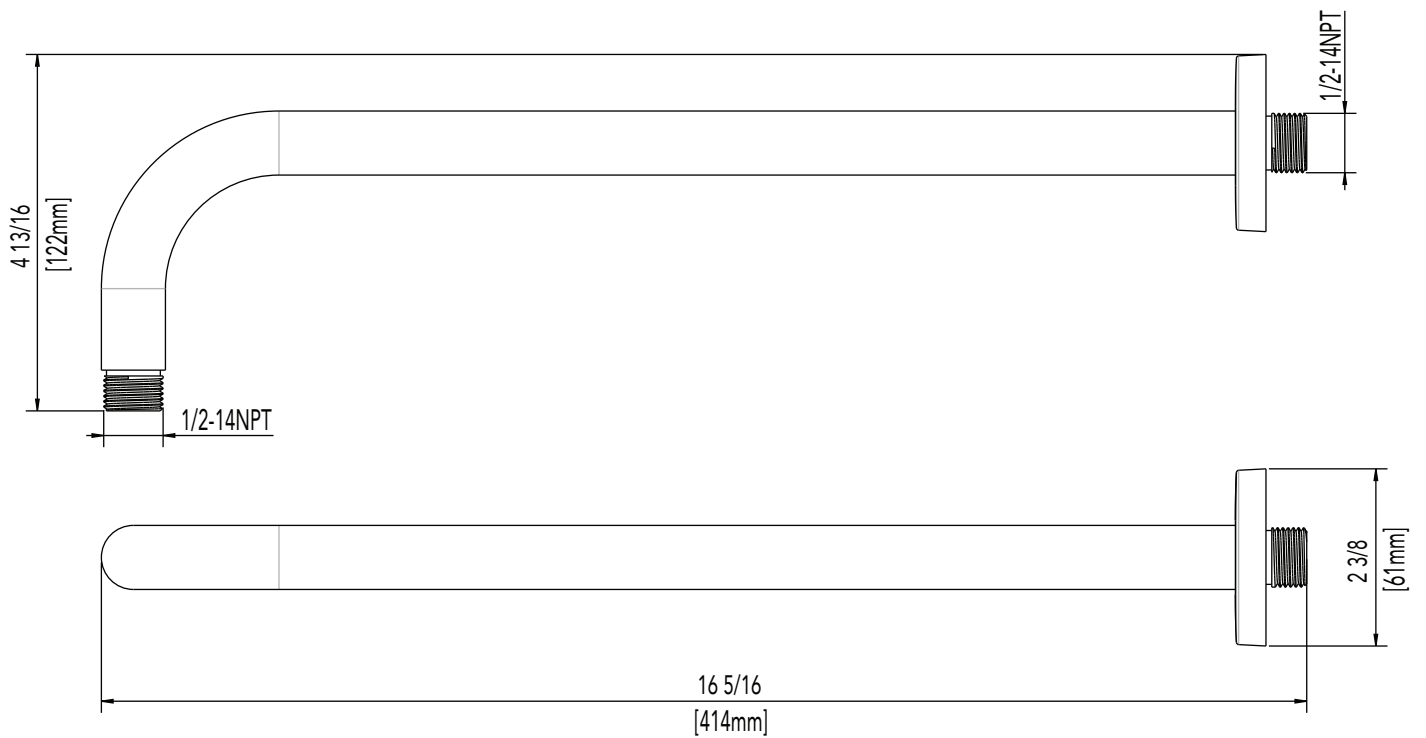

MISENO

MISENO COLLECTION

SHOWER ARM

Product Codes:

MNOSA216CP (polished chrome)

MNOSA216BN (brushed nickel)

MNOSA216ORB (oil rubbed bronze)