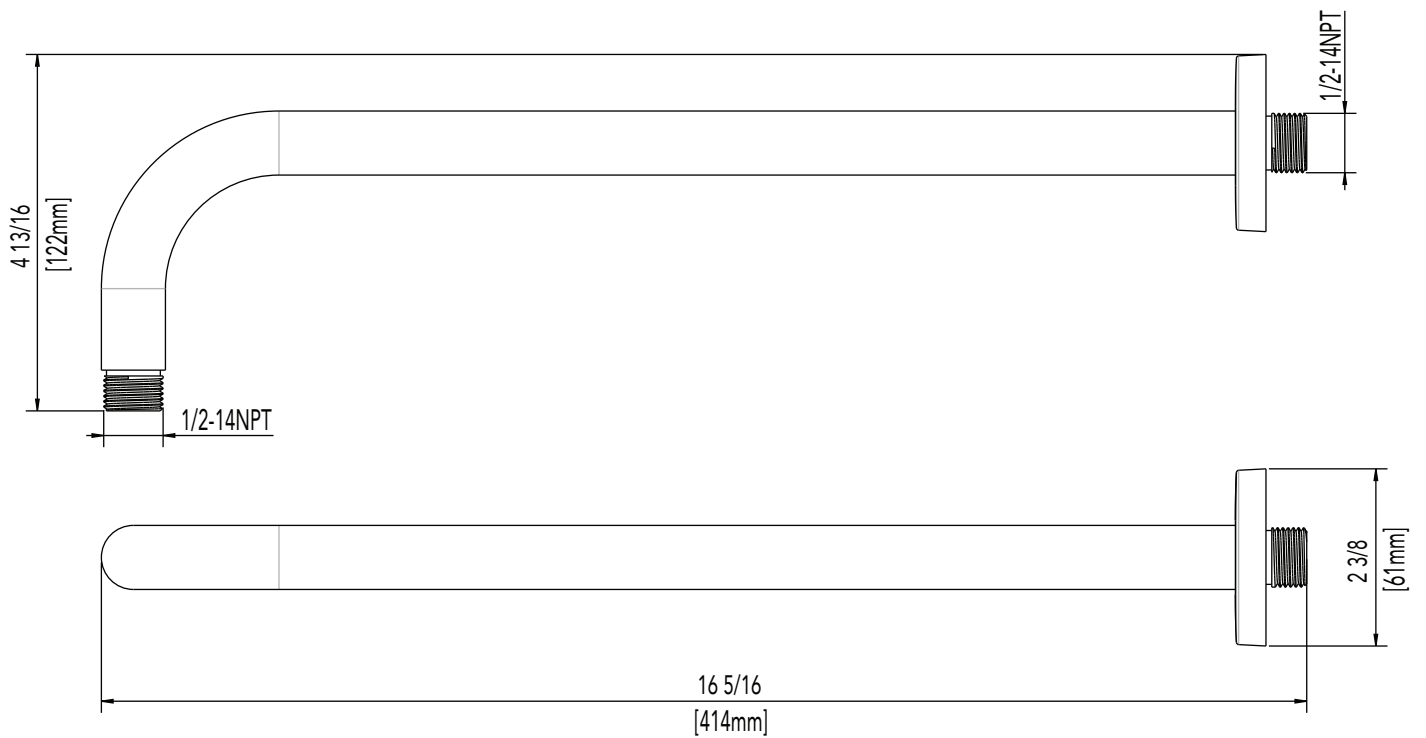

MISENO

MISENO COLLECTION

SINGLE FUNCTION SHOWERHEAD

Product Codes:

MNOSH425CP (polished chrome)

MNOSH425BN (brushed nickel)

- Single function showerhead (full spray)
- Max flow rate:2.0 GPM at 80 PSI
- Brass ball joint
- Easy clean rubber nozzles
- Easy installation
- Shower arm & flange sold separately
- Lifetime limited warranty
- Meets ANSI:A112.18.1
- cUPC/IAPMO listed