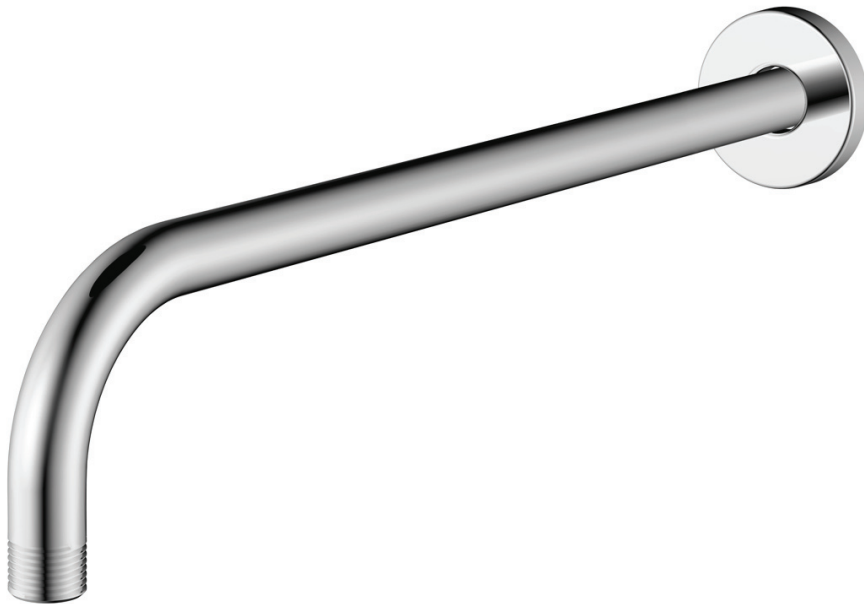

MISENO

MISENO COLLECTION

SHOWER ARM

Product Codes:

MNOSA216CP (polished chrome)

MNOSA216BN (brushed nickel)

MNOSA216ORB (oil rubbed bronze)

- Brass shower arm & flange
- Easy installation
- Lifetime limited warranty
- Meets ANSI:A112.18.1
- cUPC/IAPMO listed

©2016 Ferguson Enterprises, Inc. All Rights Reserved VEN 08/18.

MISENO

MISENO COLLECTION

SHOWER ARM

Product Codes:

MNOSA216CP (polished chrome)

MNOSA216BN (brushed nickel)

MNOSA216ORB (oil rubbed bronze)

MISENO

MISENO COLLECTION

SINGLE FUNCTION SHOWERHEAD

Product Codes:

MNOSH425CP (polished chrome)

MNOSH425BN (brushed nickel)

- Single function showerhead (full spray)
- Max flow rate:2.0 GPM at 80 PSI
- Brass ball joint
- Easy clean rubber nozzles
- Easy installation
- Shower arm & flange sold separately
- Lifetime limited warranty
- Meets ANSI:A112.18.1
- cUPC/IAPMO listed

MISENO COLLECTION

Diverter Tub Spout

Product Codes:

MNOTS250CP (polished chrome)

MNOTS250BN (brushed nickel)

MNOTS250ORB (oil rubbed bronze)

- Zinc spout (quick connection)
- Meets ANSI:A112.18.1M
- cUPC/IAPMO listed
- Limited lifetime warranty