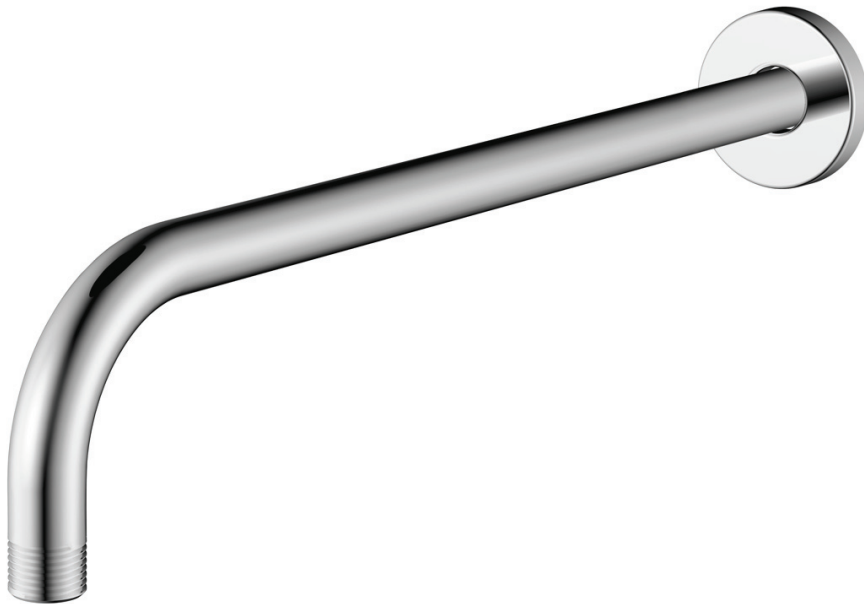

MISENO

MISENO COLLECTION

SHOWER ARM

Product Codes:

MNOSA216CP (polished chrome)

MNOSA216BN (brushed nickel)

MNOSA216ORB (oil rubbed bronze)

- Brass shower arm & flange
- Easy installation
- Lifetime limited warranty
- Meets ANSI:A112.18.1
- cUPC/IAPMO listed

©2016 Ferguson Enterprises, Inc. All Rights Reserved VEN 08/18.

MISENO

MISENO COLLECTION

SHOWER ARM

Product Codes:

MNOSA216CP (polished chrome)

MNOSA216BN (brushed nickel)

MNOSA216ORB (oil rubbed bronze)

MISENO

MISENO COLLECTION

SINGLE FUNCTION SHOWERHEAD

Product Codes:

MNOSH625CP (polished chrome)

MNOSH625BN (brushed nickel)

MNOSH625ORB (oil rubbed bronze)

- Single function showerhead (full spray)
- Max flow rate:2.0 GPM at 80 PSI
- Brass ball joint
- Easy clean rubber nozzles
- Easy installation
- Shower arm & flange sold separately
- Lifetime limited warranty
- Meets ANSI:A112.18.1
- cUPC/IAPMO listed

©2016 Ferguson Enterprises, Inc. All Rights Reserved VEN 08/18.

MISENO

MISENO COLLECTION

SINGLE FUNCTION SHOWERHEAD

Product Codes:

MNOSH625CP (polished chrome)

MNOSH625BN (brushed nickel)

MNOSH625ORB (oil rubbed bronze)