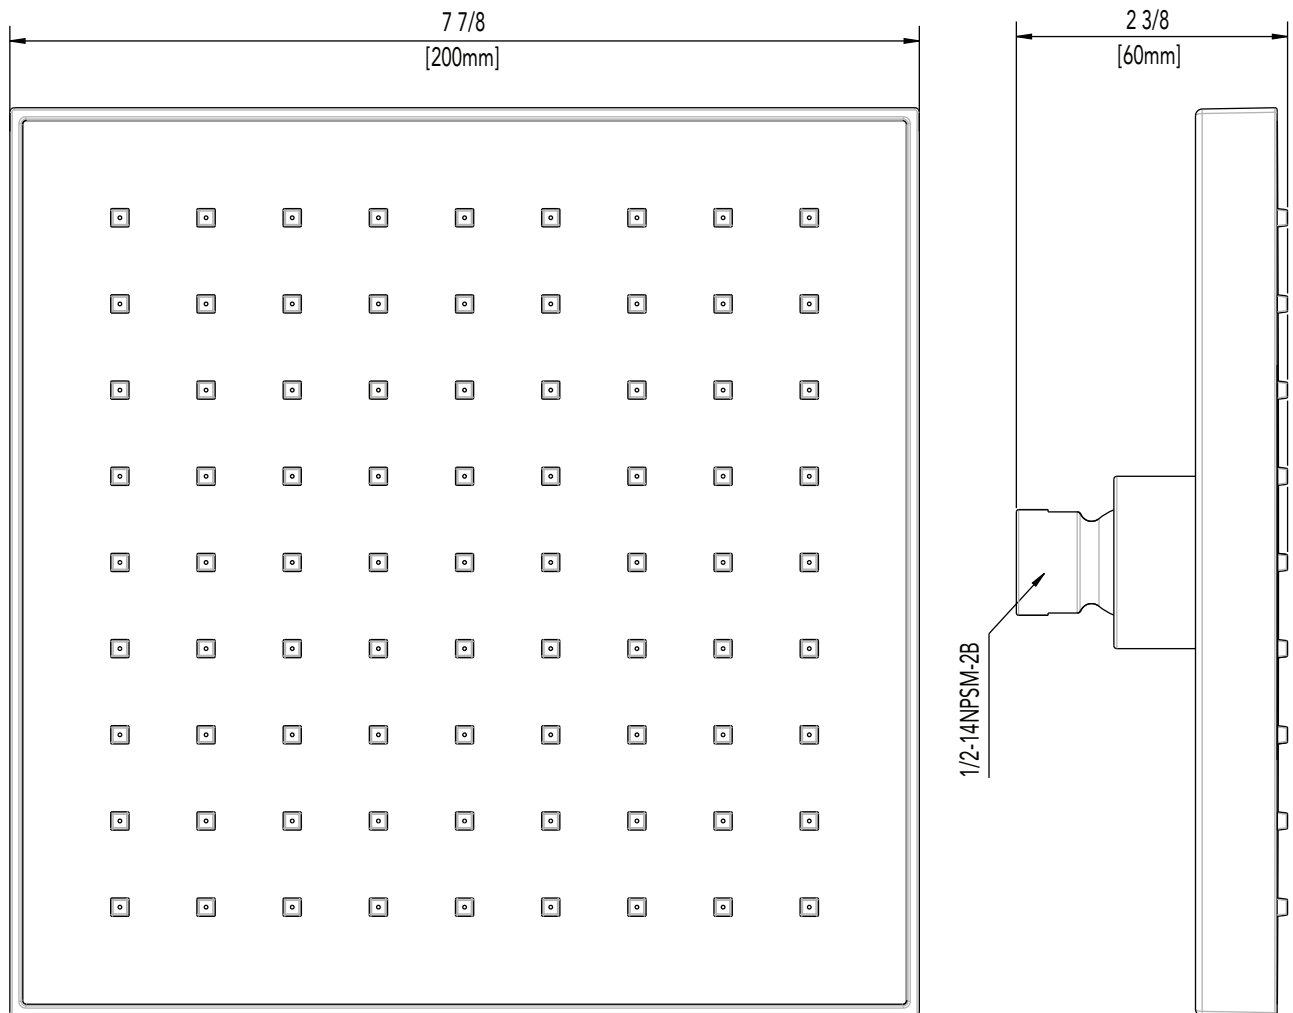

MISENO

MISENO COLLECTION

SINGLE FUNCTION SHOWERHEAD

Product Codes:

MNOSH625CP (polished chrome)

MNOSH625BN (brushed nickel)

MNOSH625ORB (oil rubbed bronze)