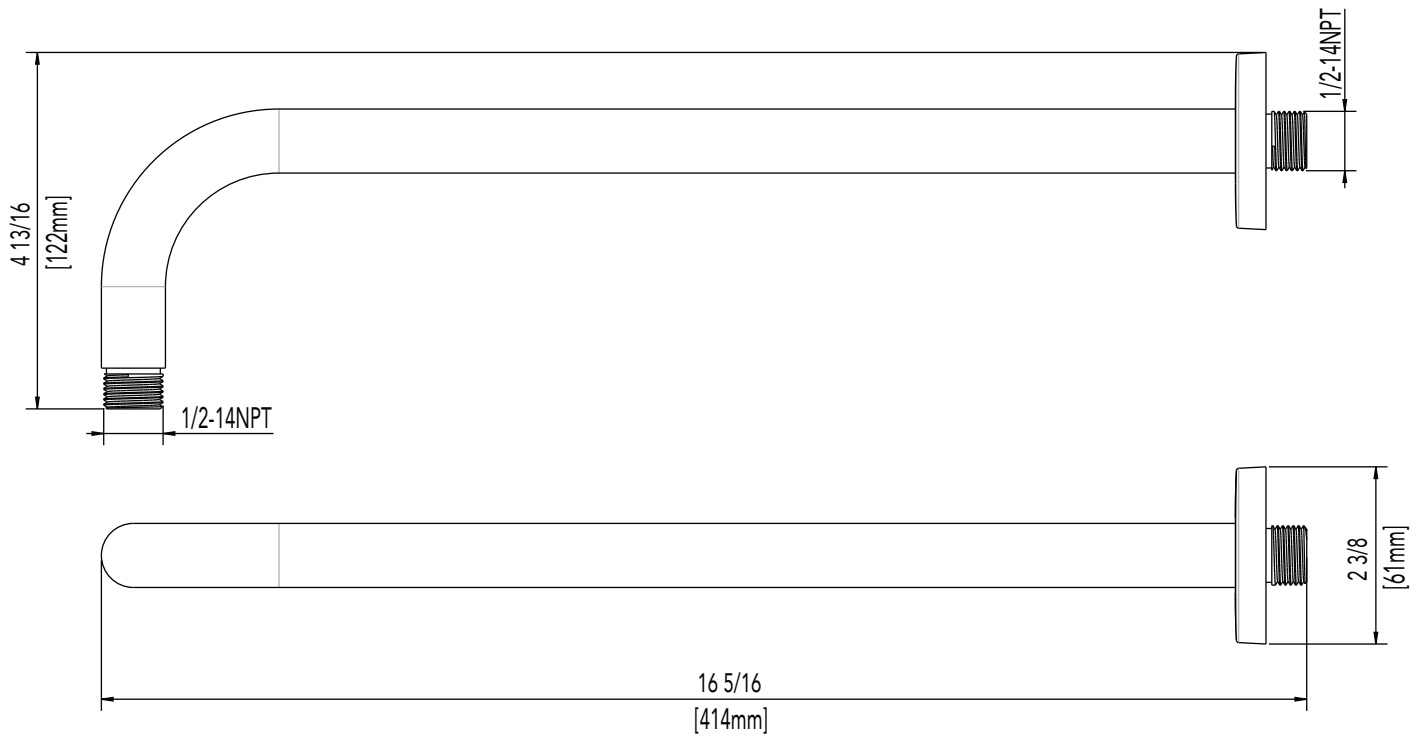

MISENO

MISENO COLLECTION

SINGLE FUNCTION SHOWERHEAD

Product Codes:

MNOSH625CP (polished chrome)

MNOSH625BN (brushed nickel)

MNOSH625ORB (oil rubbed bronze)

- Single function showerhead (full spray)
- Max flow rate:2.0 GPM at 80 PSI
- Brass ball joint
- Easy clean rubber nozzles
- Easy installation
- Shower arm & flange sold separately
- Lifetime limited warranty
- Meets ANSI:A112.18.1
- cUPC/IAPMO listed