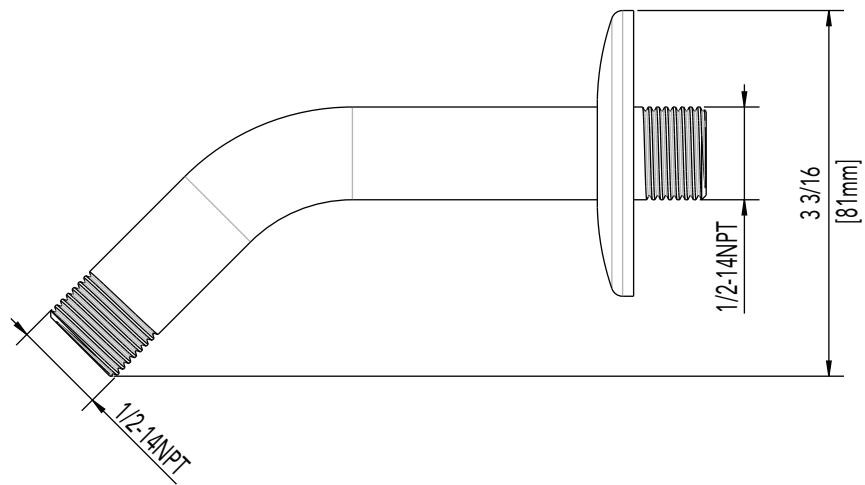

MISENO

MISENO COLLECTION

SHOWER ARM

Product Codes:

MNOSA225CP (polished chrome)

MNOSA225BN (brushed nickel)

MNOSA225ORB (oil rubbed bronze)