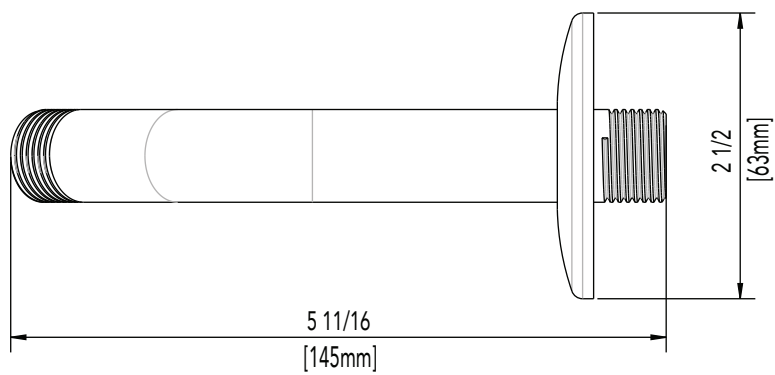

MISENO

MISENO COLLECTION

SHOWER ARM

Product Codes:

MNOSA225CP (polished chrome)

MNOSA225BN (brushed nickel)

MNOSA225ORB (oil rubbed bronze)