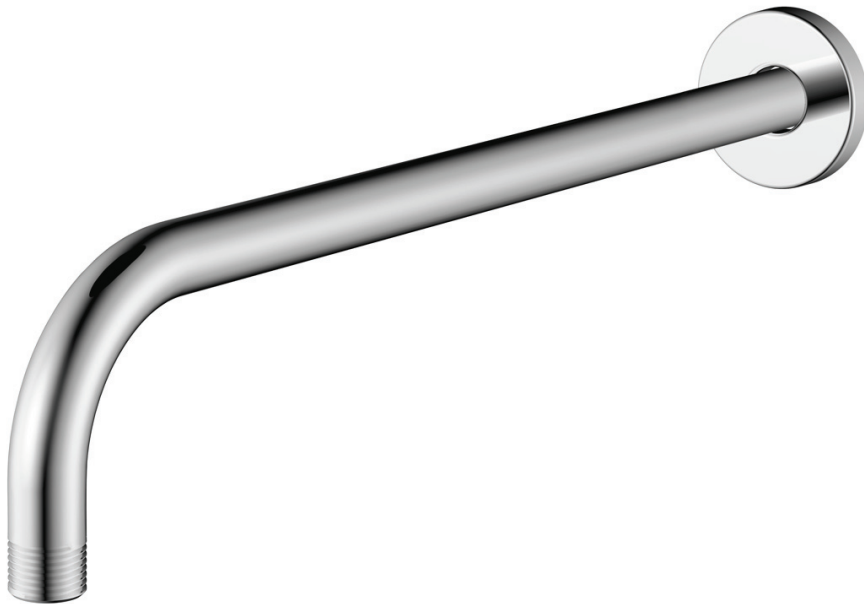

### SHOWER ARM

Product Codes:

MNOSA216CP (polished chrome)

MNOSA216BN (brushed nickel)

MNOSA216ORB (oil rubbed bronze)

- Brass shower arm & flange
- Easy installation
- Lifetime limited warranty
- Meets ANSI:A112.18.1
- cUPC/IAPMO listed