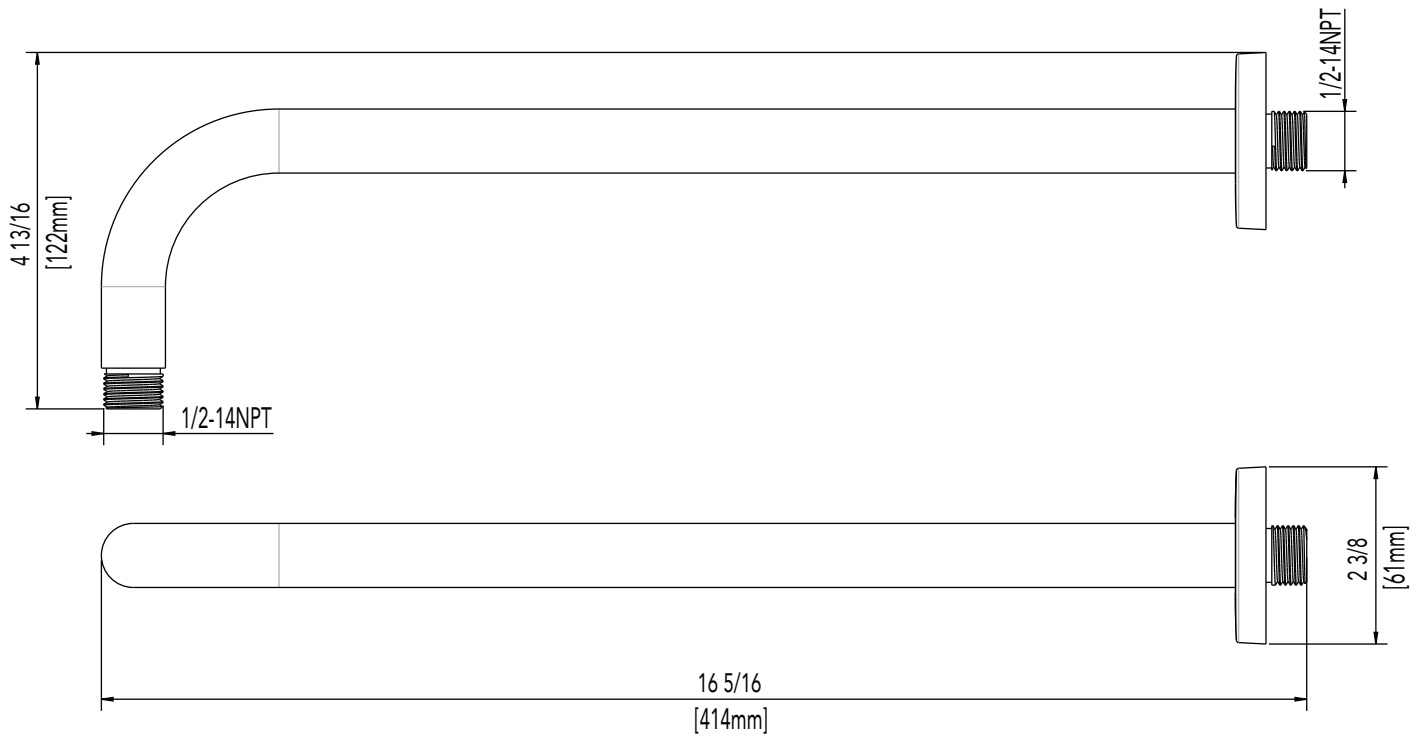

MISENO

MISENO COLLECTION

SHOWER ARM

Product Codes:

MNOSA216CP (polished chrome)

MNOSA216BN (brushed nickel)

MNOSA216ORB (oil rubbed bronze)