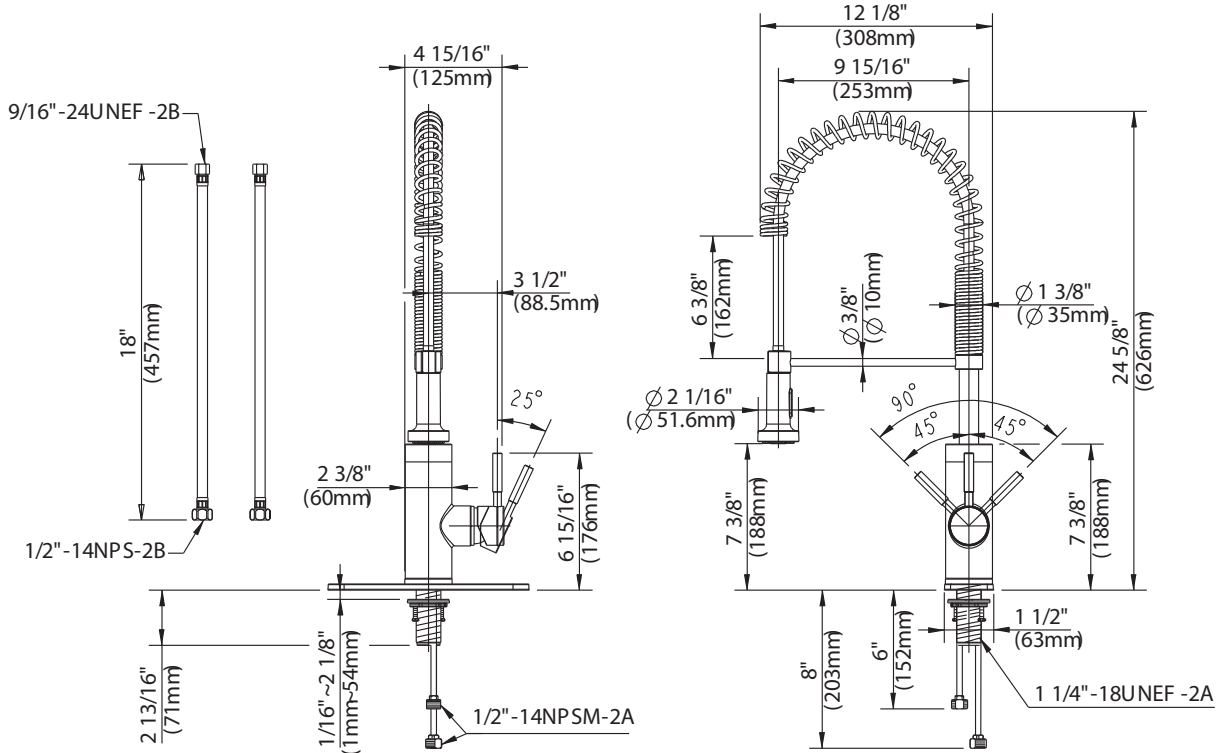

MISENO

—STYLE COMES HOME—

Single Handle Pull Down Kitchen Faucet

Finish : MNO281CP (Polished Chrome)

Finish : MNO281SS (PVD Stainless Steel)

Miseno warranty. See complete warranty statement for details.

Miseno reserves the right to make specification changes without notice or obligation

Features:

- Lead free brass body
- Ceramic cartridge
- Metal lever handle
- Dual function sprayer
- Additional 2 hoses included
- Optional deck plate included
- Max. flow rate: 1.8 gpm (6.8 L/min) at 60 psi

Codes and Standards:

Specified model meets or exceeds:

- NSF 61-9
- CUPC
- AB1953
- CEC.DOE
- MASS
- Calgreen

Installation Notes:

- Cover your drain to avoid losing parts.
- The fittings should be installed by the licensed plumber of the state.
- When installing flexible hose, please note: there should be no torsion or deformation ; do not fold into Shape V or L; do not use if there is any crack or deformation.