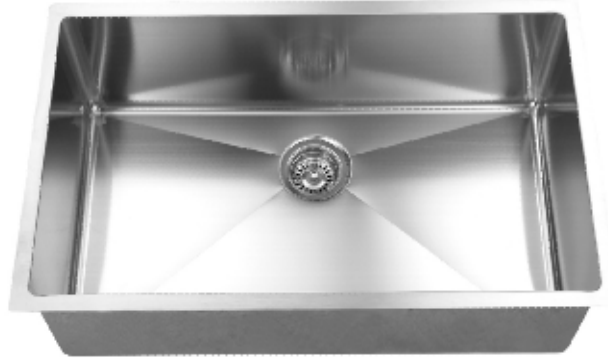

**Fabricated Sink Series**

**MNO163219SR**

Extra Large Single Bowl Sink

**Dimensions:** 32" x 19" x 10"

SKU	Depth	Gauge
MNO163219SR	10"	16

**Features**

- Sound deadening pads
- Undercoated
- Template and mounting clips
- Deluxe accessories
- 3-1/2" (90mm) drain opening
- Type 304 stainless steel

Finish : Satin

Mounting: Undermount