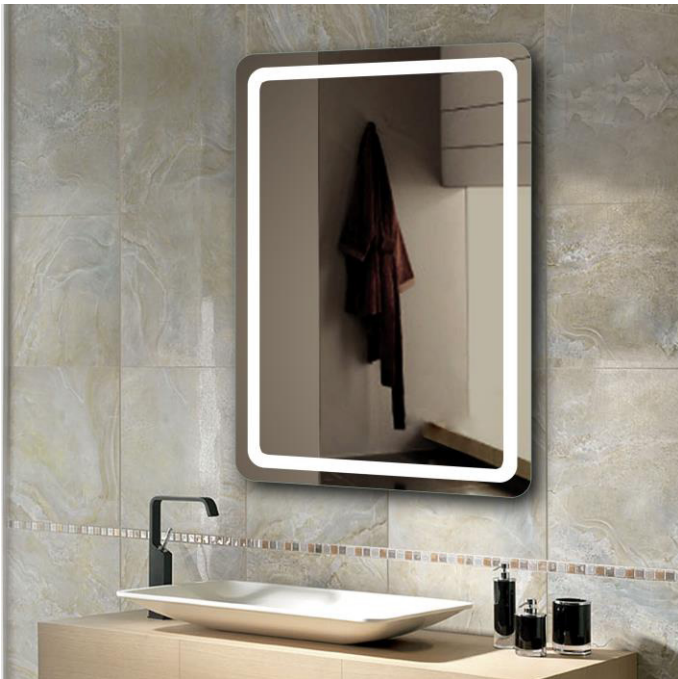

Model: MM2832LED, MM5035LED, MM6036LED, MM6228LED

FEATURES

- Elegant Rounded Corner Design
- Energy Efficient and Long Lasting LED Lighting
- Frosted pattern on four sides
- Mirror Front IR Sensor Switch
- Durable Aluminum Frame with Steel Back Panel
- Can be Hung in Portrait or Landscape (for MM2832LED only)

LIGHTING

- LED (Light-Emitting Diode)
- Average Bulb Life of 50,000 hours
- Color Temperature: 6000K(Daylight)
- Brightness: see page 2
- Power Consumption: see page 2

SAFETY

- Safety Backed Mirror
- IP44 Rated