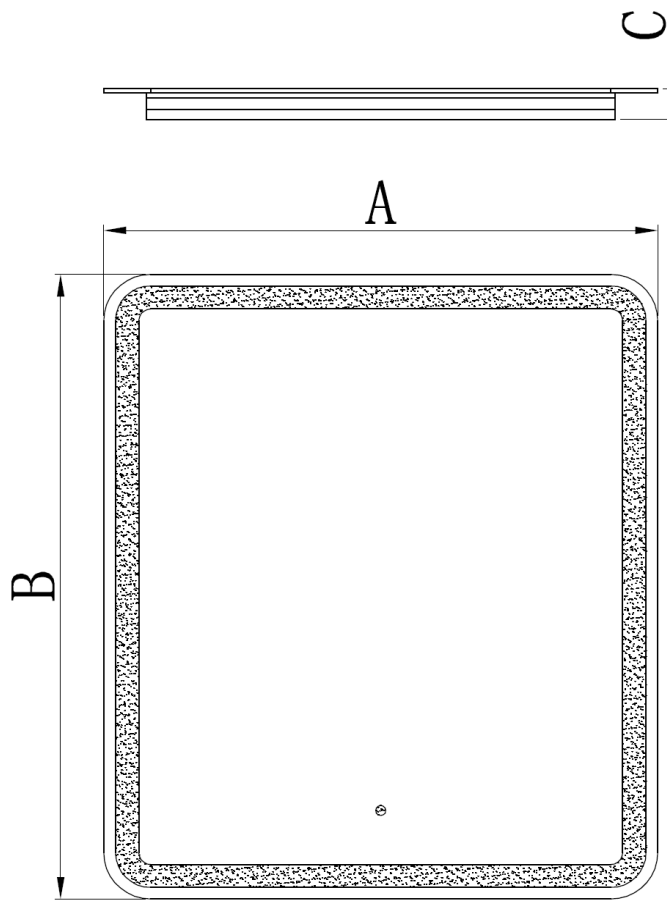

Model #	A	B	C	Brightness (Lumen)	Power Consumption (Watt)
MM2832LED	28	32	1 5/8	1590	26
MM5035LED	50	35	1 5/8	2300	37
MM6036LED	60	36	1 5/8	2640	43
MM6228LED	62	28	1 5/8	2450	40

MISENO
Chico, CA 95928

www.miseno.com
(855) 480-2915

infoservice@miseno.com