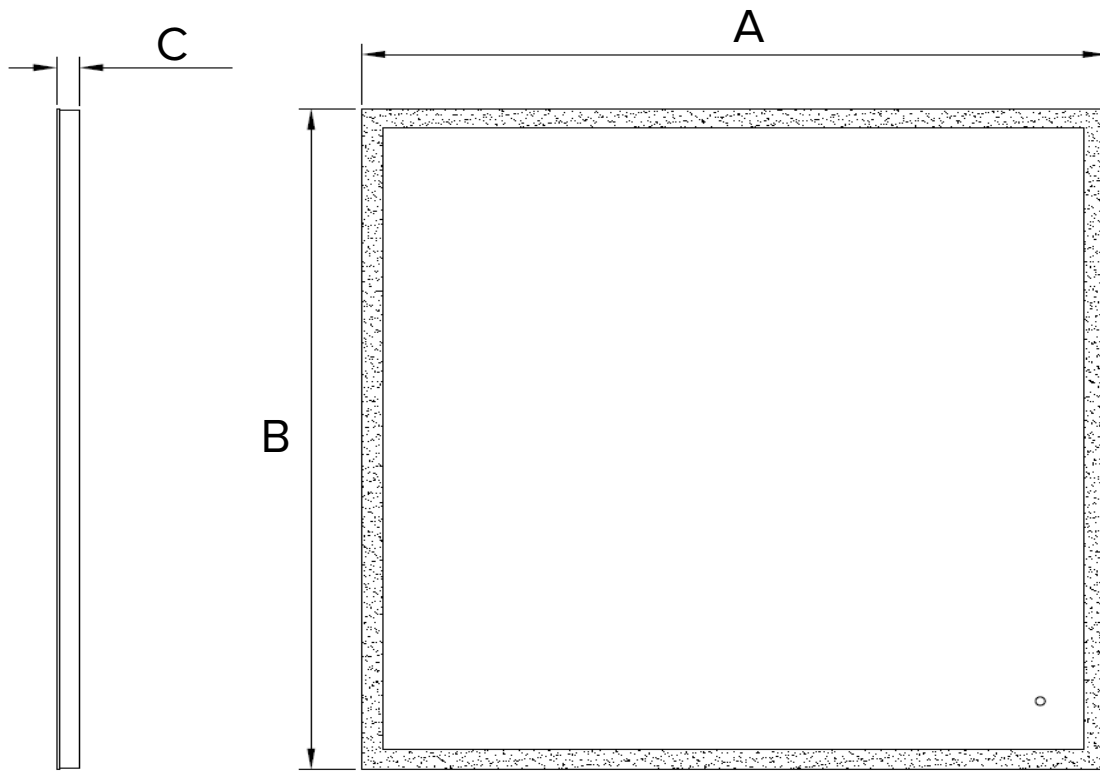

Model #	A	B	C	Brightness (Lumen)	Power Consumption (Watt)
MM2432LED	24	32	1 1/4	1530	25
MM4040LED	40	40	1 1/4	2250	36
MM4824LED	48	24	1 1/4	2010	33

MISENO
Chico, CA 95928

www.miseno.com
(855) 480-2915

infoservice@miseno.com