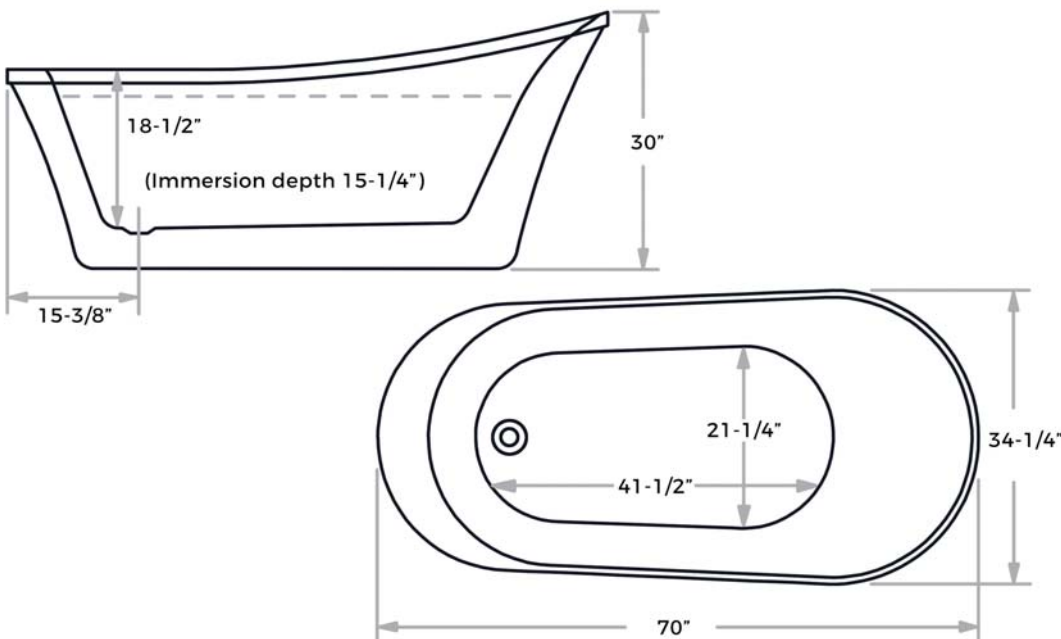

MISENO
— TAKE ME HOME —

MT7035FSO

70"x 35" Free-Standing Slipper-style Acrylic Soaking Bathtub

Available Finishes

WHITE
(MT7035FSO)

Features

- 64 gallon capacity
- Reversible drain location
- Constructed with Lucite acrylic
- Reinforced fiberglass backing
- Concealed leveling legs
- Chrome drain and overflow trim included

Codes & Standards

Specified to meet or exceed:
- IAPMO & ETL

Specifications

- Overall Length: 70"
- Overall Width: 34-1/4"
- Overall Height: 30"
- Tub length: 41-1/2"
- Tub width: 21-1/4"
- Tub depth (to overflow): 15-1/4"
- Material: Cast acrylic
- Five year warranty
- Maximum capacity: 64 gallons

DIMENSIONS & MEASUREMENTS

Installation Notes

- All dimensions and specifications are nominal and may vary +/- 1/4". Use actual products for accuracy in critical situations.

- Tub must be supported from the tub bottom and not the tub lip or stringers. Failure to do so will void warranty.