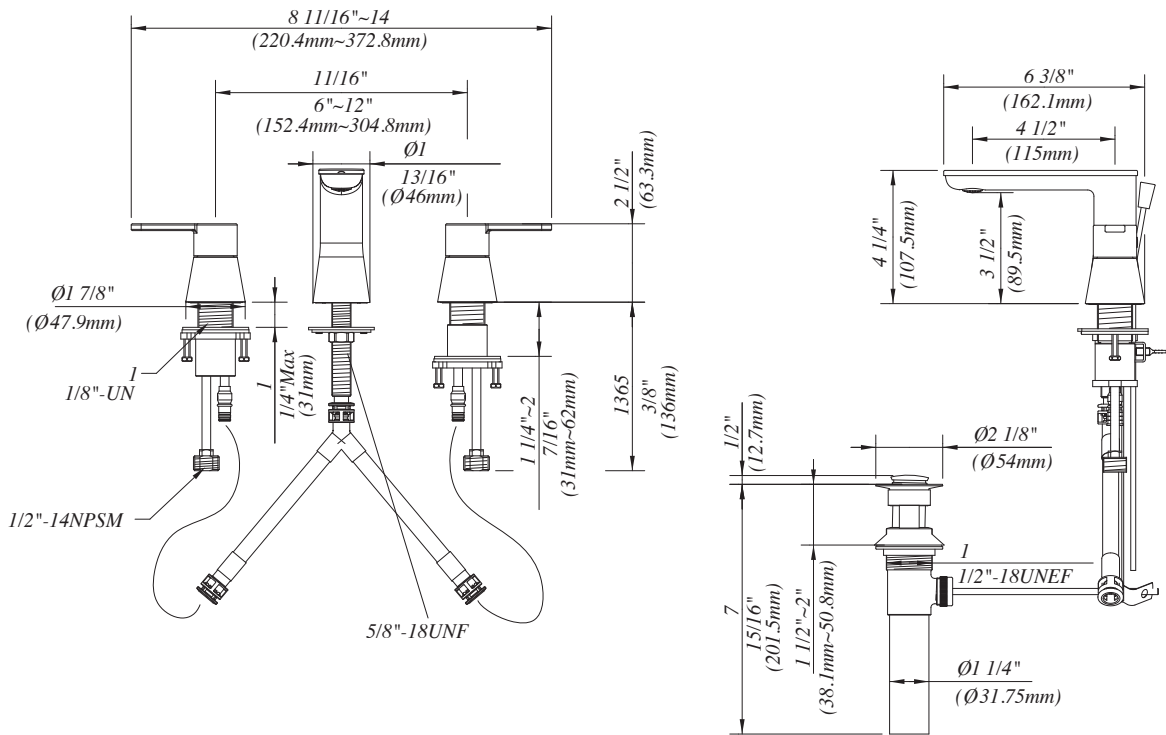

## 6-12" Two handle widespread lavatory faucet

**Finish :** MNO361CP (Polished Chrome)  
**Finish :** MNO361BNP (PVD Brushed Nickel)  
**Finish :** MNO361FB (Flat Black)

## Features

- Lead free brass body
- Ceramic cartridge
- Metal lever handle
- With brass push up drain
- Max. flow rate: 1.2 gpm (4.5 L/min) at 60 psi