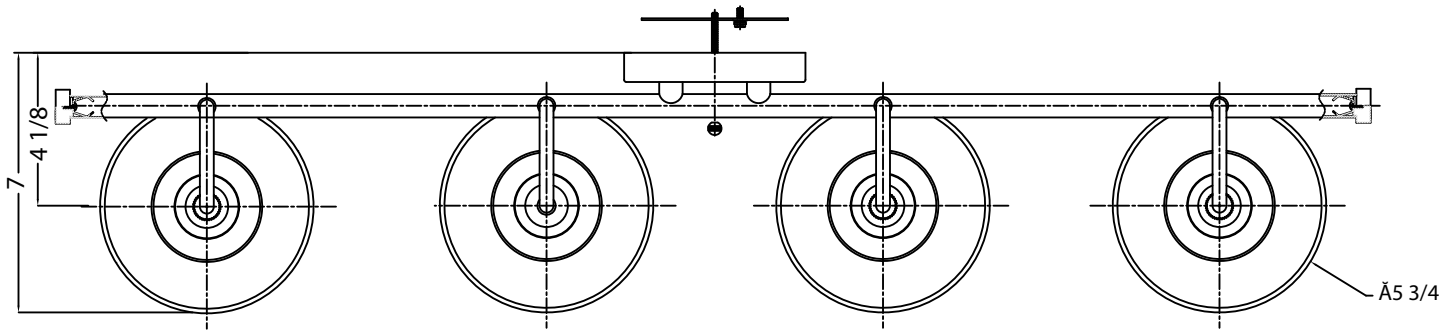

TOP VIEW

FRONT VIEW

SIDE VIEW

MISENO - BRACCIANO
4-LT VANITY
MLIT7705-BN