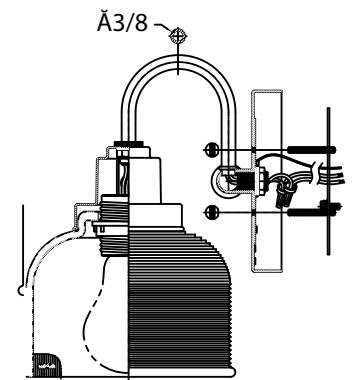

TOP VIEW

FRONT VIEW

SIDE VIEW

MISENO - BRACCIANO
4-LT VANITY
MLIT7705-BN