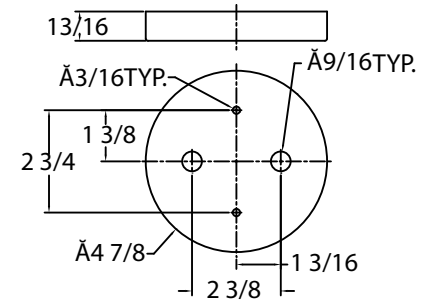

TOP VIEW

FRONT VIEW

SIDE VIEW

MISENO - BRACCIANO
4-LT VANITY
MLIT7705-BN