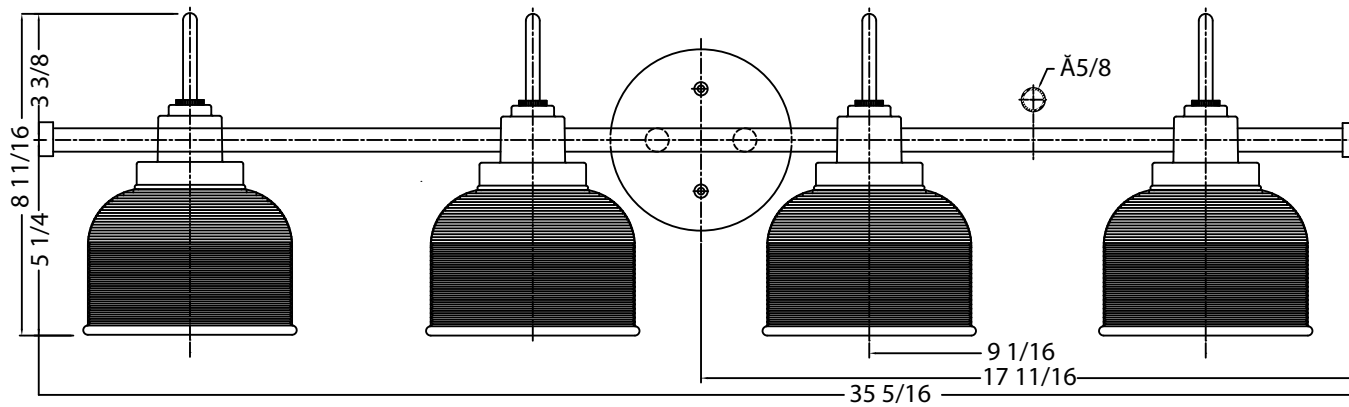

TOP VIEW

FRONT VIEW

SIDE VIEW

MISENO - BRACCIANO
4-LT VANITY
MLIT7705-BN