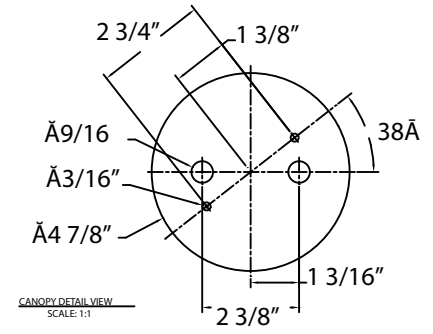

TOP VIEW

FRONT VIEW

SIDE VIEW

MISENO - BRACCIANO  
3-LT VANITY  
MLIT7704-BN