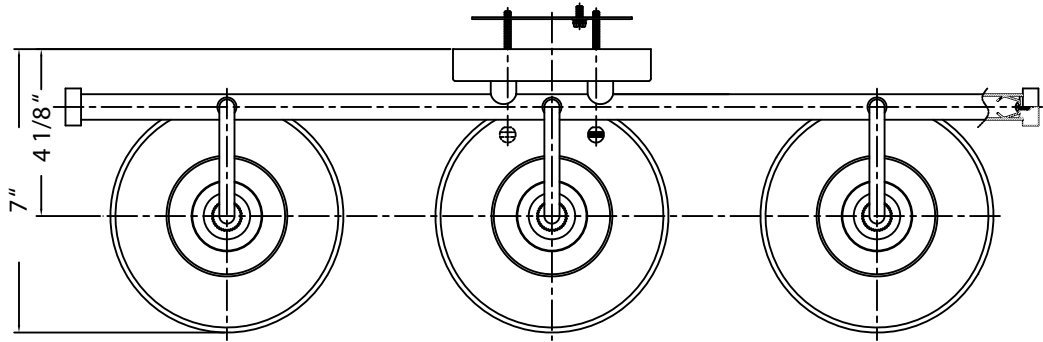

TOP VIEW

FRONT VIEW

SIDE VIEW

MISENO - BRACCIANO  
3-LT VANITY  
MLIT7704-BN