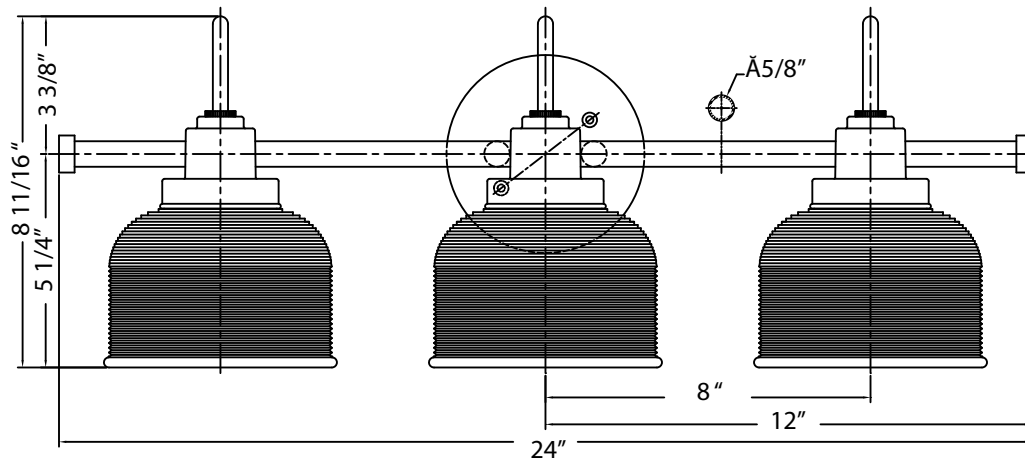

TOP VIEW

FRONT VIEW

SIDE VIEW

MISENO - BRACCIANO  
3-LT VANITY  
MLIT7704-BN