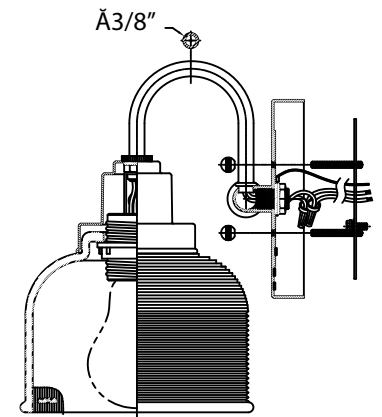

TOP VIEW

FRONT VIEW

SIDE VIEW

MISENO - BRACCIANO  
3-LT VANITY  
MLIT7704-BN